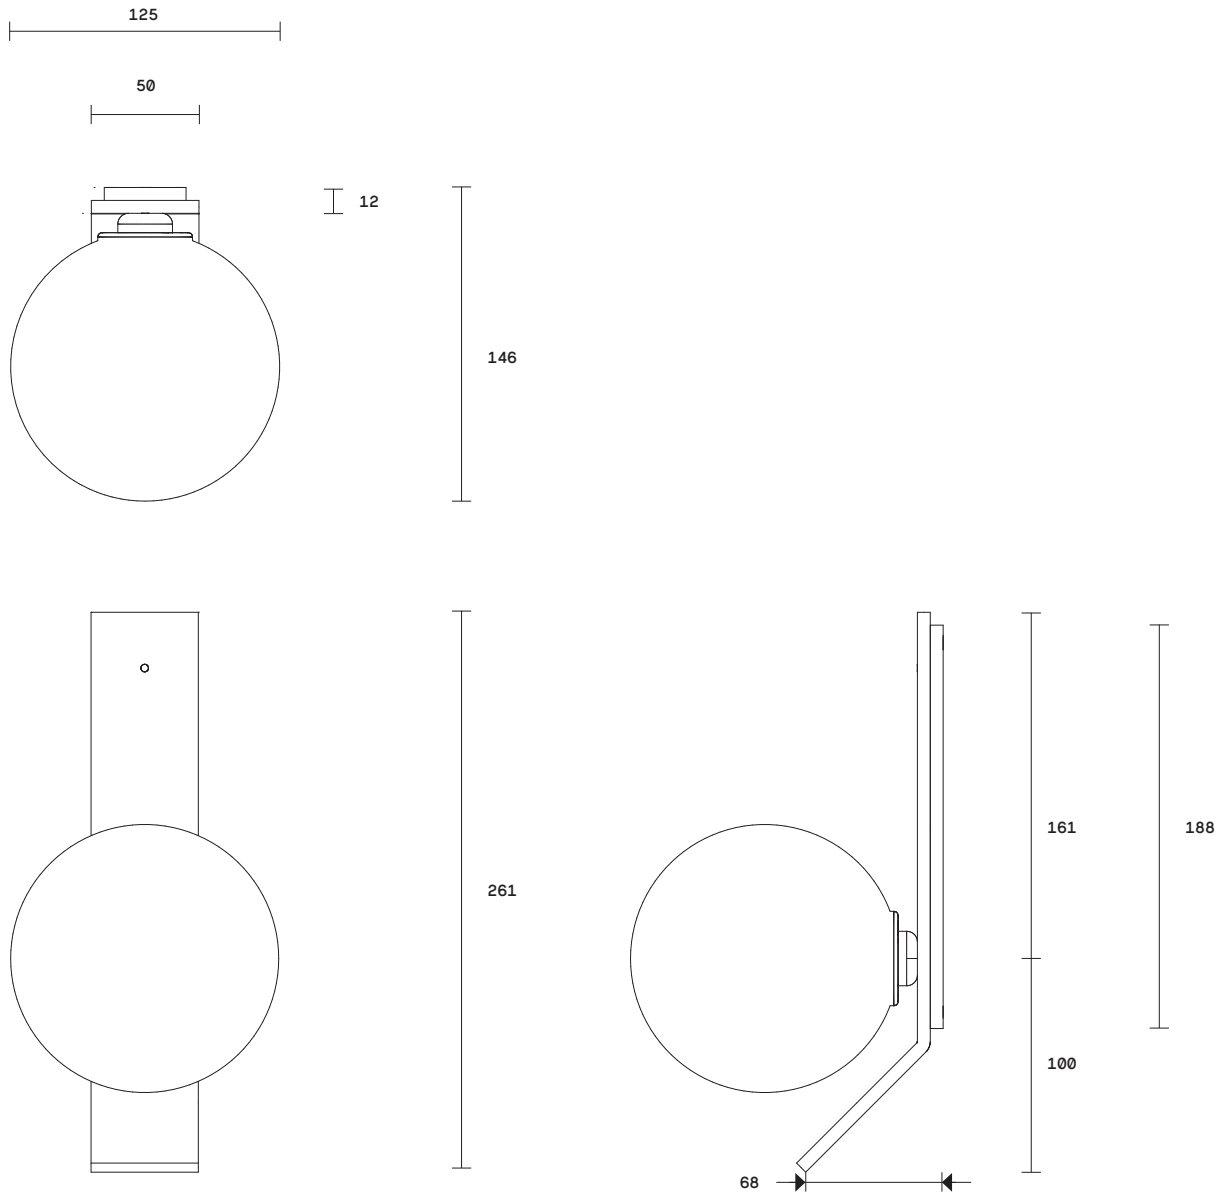

Spoti Collection
Wall Sconce With Kick

Individual in form and materiality, the Spoti Ball wall sconce is a playful, innovative and graceful at once. Carefully brought to life by artisan hands, the attention to detail in the craftsmanship of Spoti makes each light an enduring work of art.

The elegant orbs are made from mouthblown glass with either black or white spots that throw intriguing ocelot patterns across a wall when the Spoti ball is lit.

Spoti ball is removable for easy cleaning.

Lead time

8 weeks

Light source

12V, G4 1.5W LED (2700k)

Requires driver / transformer installation

Dimmable upon request

Dimensions

Backplate

Width 50mm

Height 261mm

Shade

Diameter 125mm

Fitting designs

Kick

Flat

Round