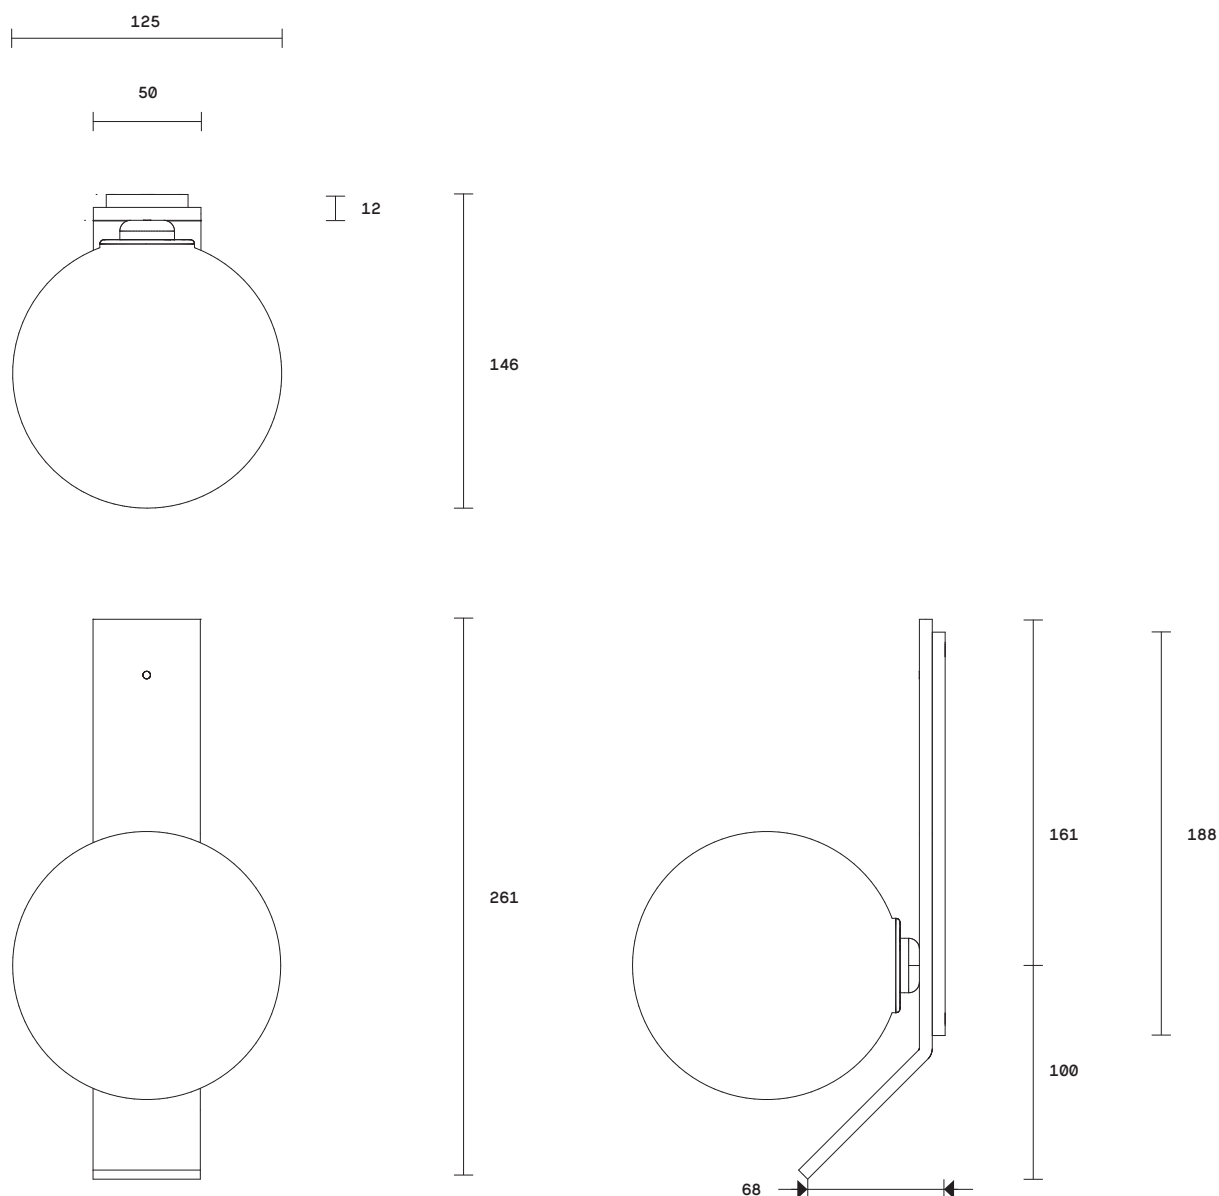

Spoti Collection
Wall Sconce With Kick

Individual in form and materiality, the Spoti Ball wall sconce is a playful, innovative and graceful at once. Carefully brought to life by artisan hands, the attention to detail in the craftsmanship of Spoti makes each light an enduring work of art.

Lead time

8 weeks

Light source

12V, G4 1.5W LED (2700k)

Requires driver / transformer installation

Dimmable upon request

Dimensions

Backplate

Width 50mm

Height 261mm

Shade

Diameter 125mm

Fitting designs

Kick

Flat

Round