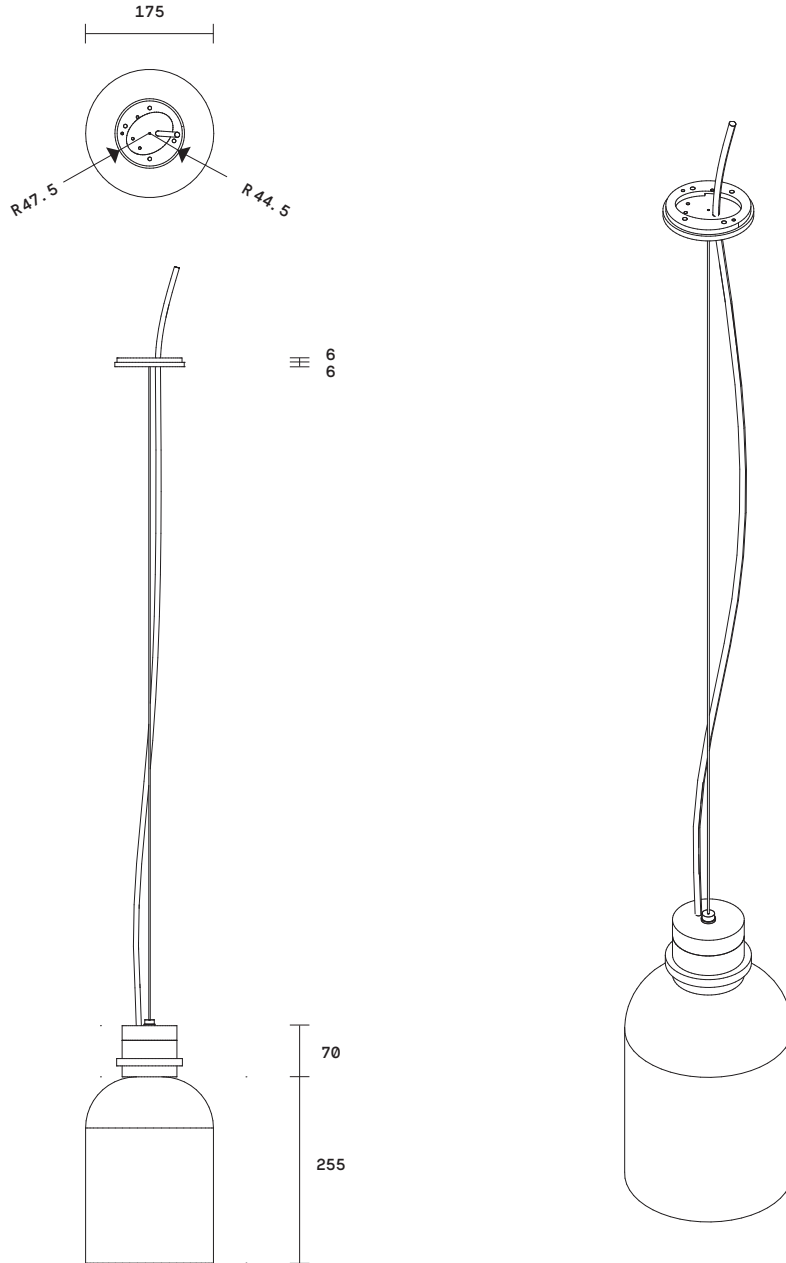

Stacki Collection

Stacki Collection
Pendant

Stacki Collection Pendant

Specification Sheet

Uniting Danish simplicity of form and entirely crafted by hand.

Stacki showcases a delicate and unique stack of individually turned and hand-stained exotic timbers and opulent Elba marble disc, complemented by a dome-shaped mouthblown glass shade.

These distinctly handcrafted details elevate the Stacki pendant as both a unique lighting piece and a beautiful design object.

Lead time

8 - 10 weeks

Light source

240V, E27 125mm 4W LED convertible

Dimensions

Stacki
Height 70mm

Shade

Height 255mm
Diameter 175mm

Fitting finishes

Articolo black
Matte white

Flex cord colours

Black
White
Natural linen

Shade combinations