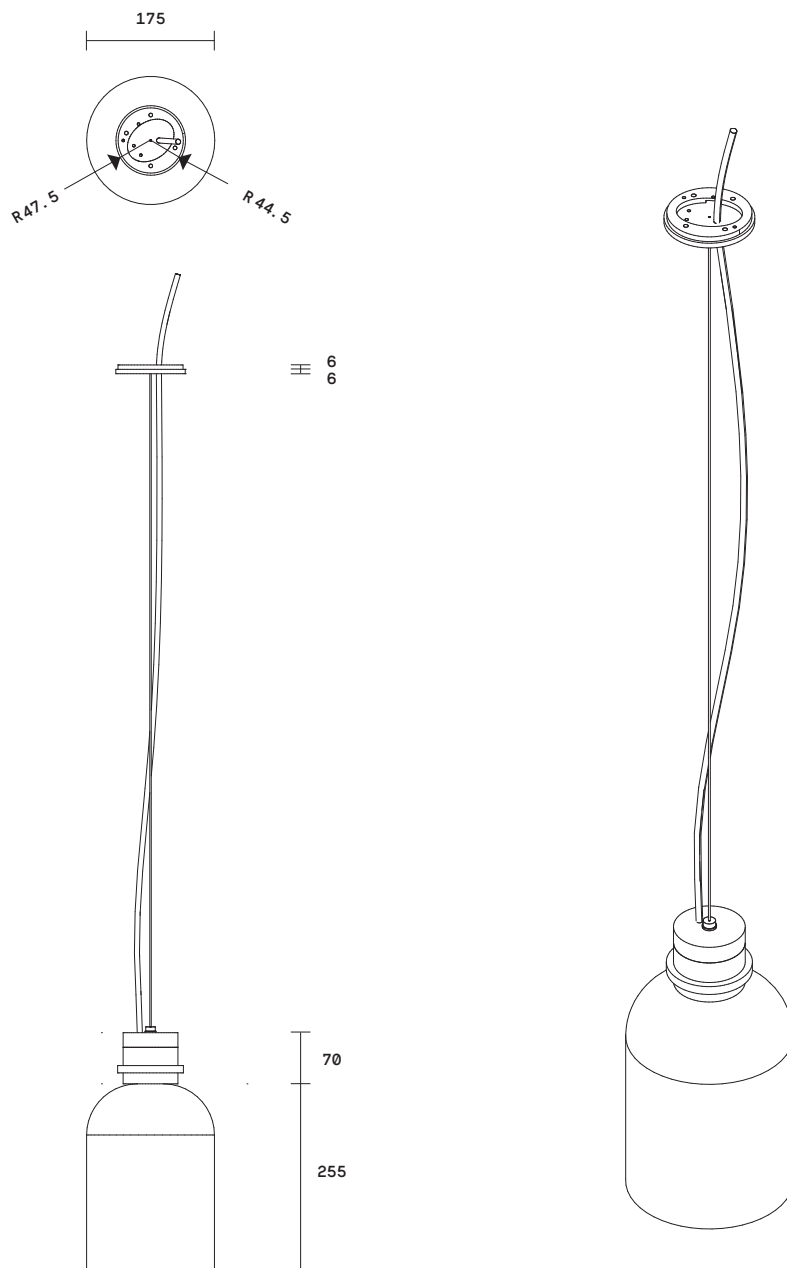

Uniting Danish simplicity of form and entirely crafted by hand.

Stacki showcases a delicate and unique stack of individually turned and hand-stained exotic timbers and opulent Elba marble disc, complemented by a dome-shaped mouthblown glass shade.

These distinctly handcrafted details elevate the Stacki pendant as both a unique lighting piece and a beautiful design object.

Lead time

8 - 10 weeks

Light source

240V, E27 125mm 4W LED
convertible

Dimensions

Stacki
Height 70mm

Shade

Height 255mm
Diameter 175mm

Fitting finishes

Articolo black
Matte white

Flex cord colours

Black
White
Natural linen

Shade combinations

Smoke
Clear