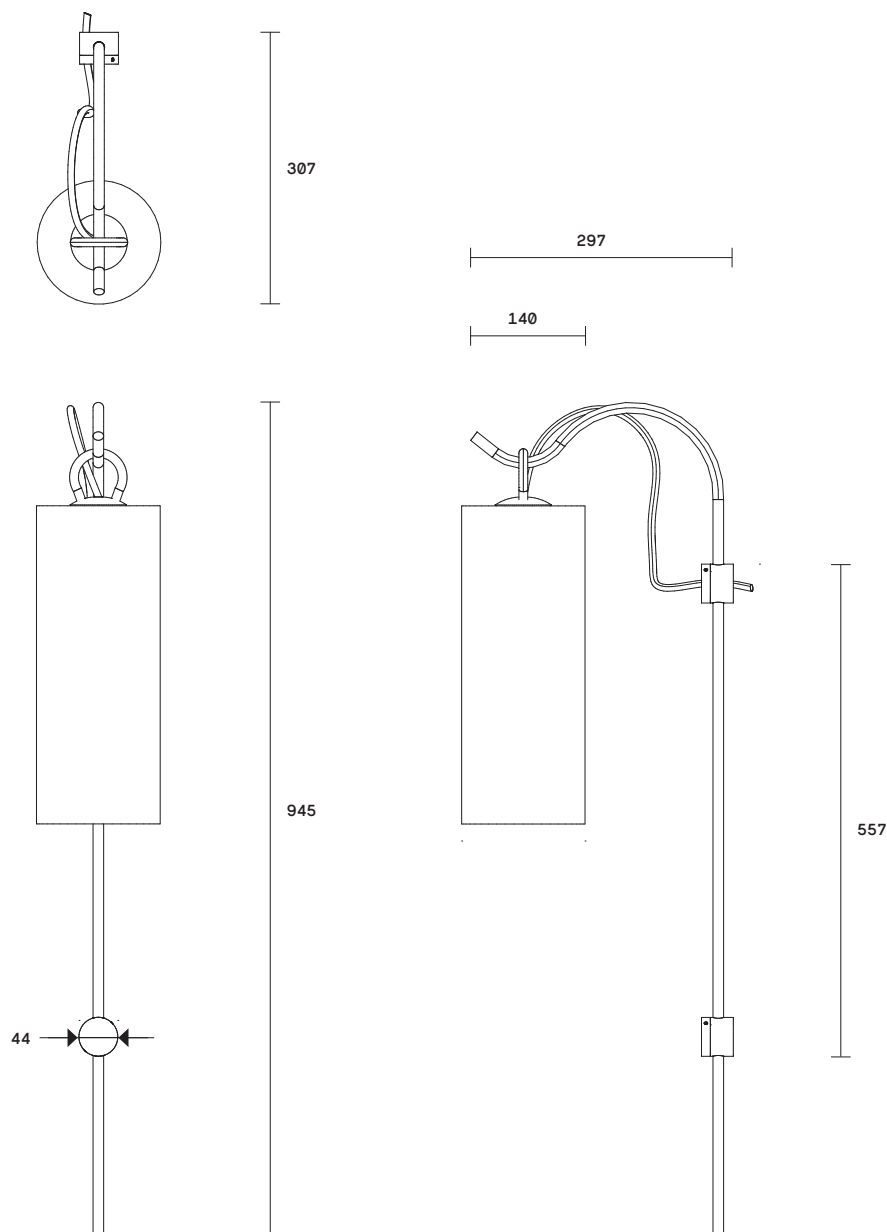

Staff Collection

Staff Collection
Wall Sconce

Distinguished by its solid brass staff, elongated proportions and fluid hook detail, the Staff wall sconce balances elegance and dramatics with an easy sensibility. As a focal point of the design, the long cylindrical porcelain shade features individually hand-etched inlay banding that, when lit, becomes translucent and provides a delicate, uniquely banded glowing light.

Lead time
8 - 10 weeks

Light source
240V, E14 small fancy round
(35W)

Dimensions
Overall
Height 950mm
Out from wall 310mm
Distance between screw lugs
470mm

Rod
Height 800mm

Shade
Height 360mm
Diameter 140mm

Fitting finishes
Brass

Flex cord colours
Natural linen

Shade combinations
Porcelain white