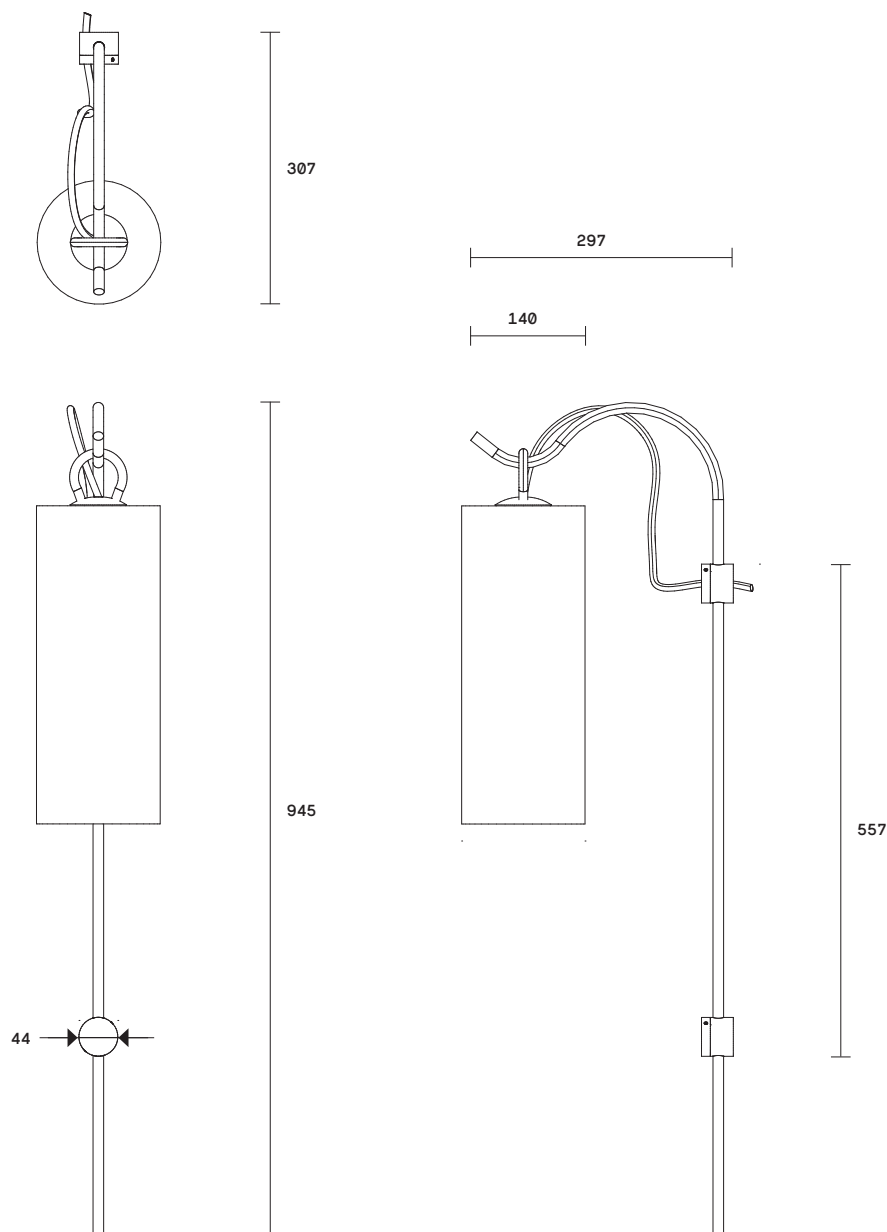

Staff Collection  
Wall Sconce

Distinguished by its solid brass staff, elongated proportions and fluid hook detail, the Staff wall sconce balances elegance and dramatics with an easy sensibility. As a focal point of the design, the long cylindrical porcelain shade features individually hand-etched inlay banding that, when lit, becomes translucent and provides a delicate, uniquely banded glowing light.

**Lead time**  
8 - 10 weeks

**Light source**  
240V, E14 small fancy round  
(35W)

**Dimensions**  
*Overall*  
Height 950mm  
Out from wall 310mm  
Distance between screw lugs  
470mm

*Rod*  
Height 800mm

*Shade*  
Height 360mm  
Diameter 140mm

**Fitting finishes**  
Brass

**Flex cord colours**  
Natural linen

**Shade combinations**  
Porcelain white