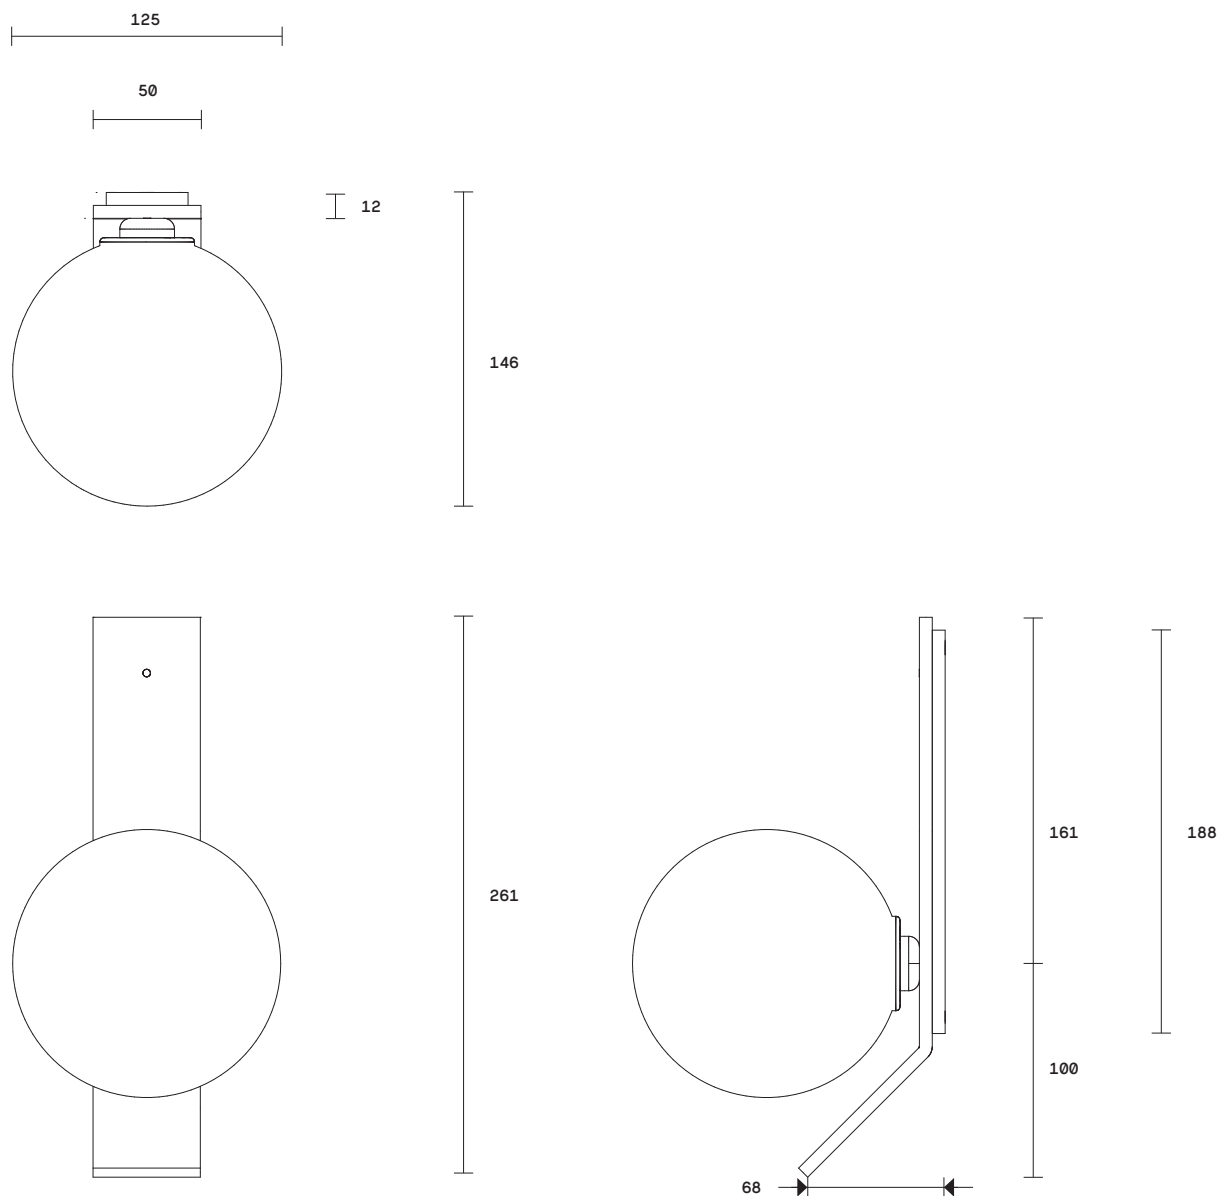

Characterised by its distinctive spiral glass line detailing, Stringi is quietly hypnotic and references an exceptional luxury and enduring elegance.

Once lit, the harmony of the fine glass materiality and this handcrafted detail throw superb fine-line patterning onto surrounding walls.

Stringi ball is removable for easy cleaning.

Lead time

8 weeks

Light source

12V, G4 1.5W LED (2700k)

Requires driver / transformer installation

Dimmable upon request

Dimensions

Backplate

Width 50mm

Height 261mm

Shade

Diameter 125mm

Fitting designs

Kick

Flat

Round

Fitting finishes

Articolo black

Matte white

Brass

Mid bronze

Shade combinations

Clear

Smoke