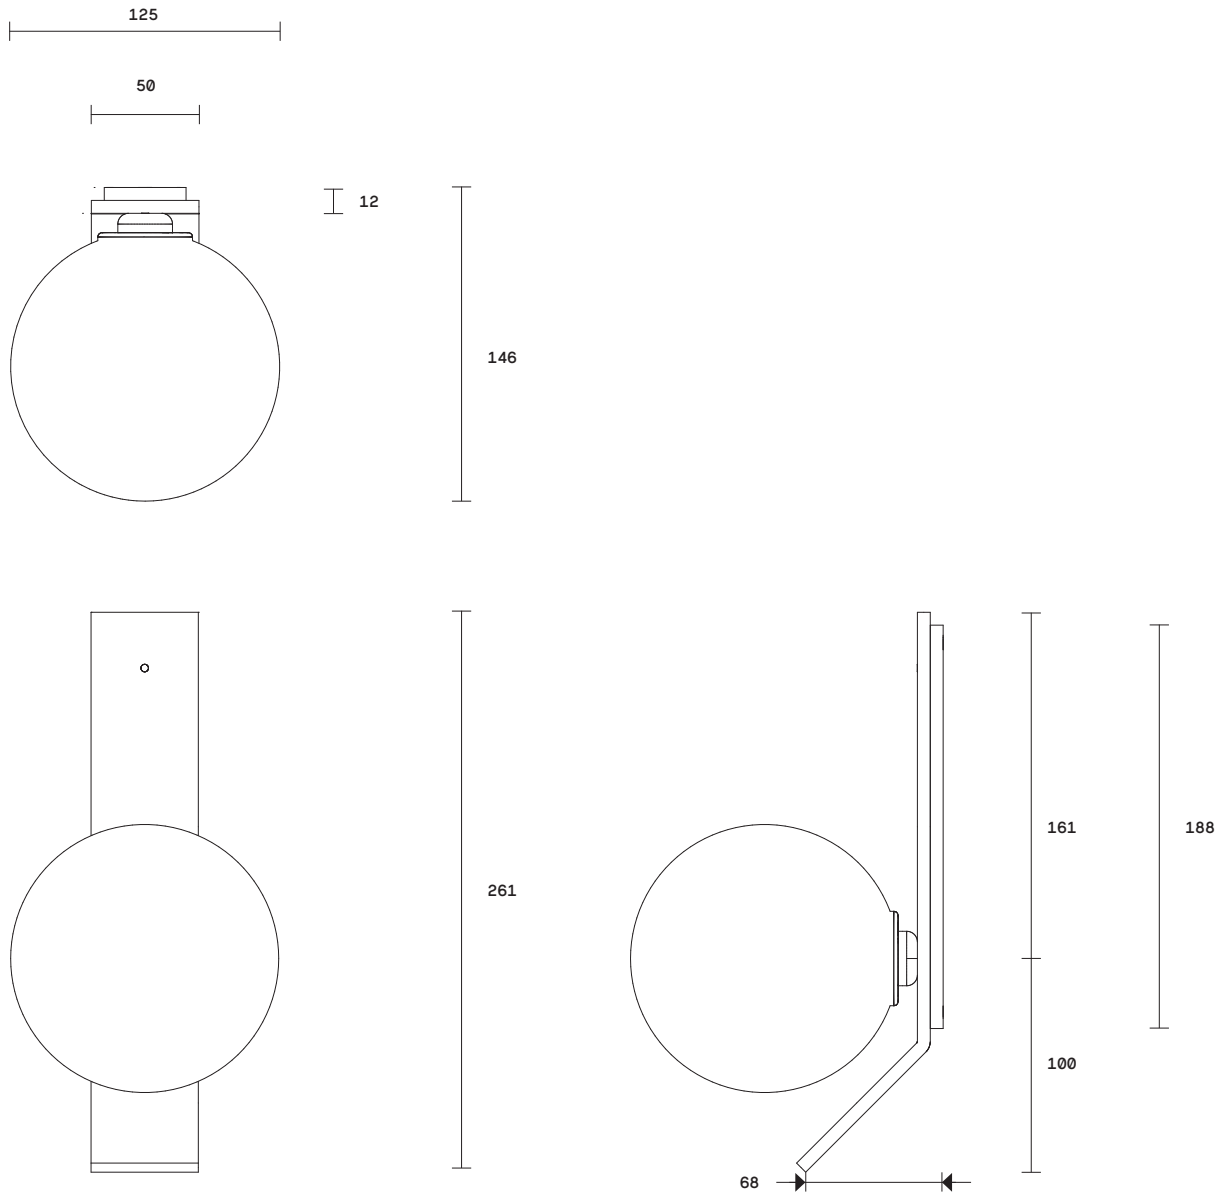

Characterised by its distinctive spiral glass line detailing, Stringi is quietly hypnotic and references an exceptional luxury and enduring elegance.

Once lit, the harmony of the fine glass materiality and this handcrafted detail throw superb fine-line patterning onto surrounding walls.

Stringi ball is removable for easy cleaning.

Lead time

8 weeks

Light source

12V, G4 1.5W LED (2700k)

Requires driver / transformer installation

Dimmable upon request

Dimensions

Backplate

Width 50mm

Height 261mm

Shade

Diameter 125mm

Fitting designs

Kick

Flat

Round

Fitting finishes

Articolo black

Matte white

Brass

Mid bronze

Shade combinations

Clear

Smoke