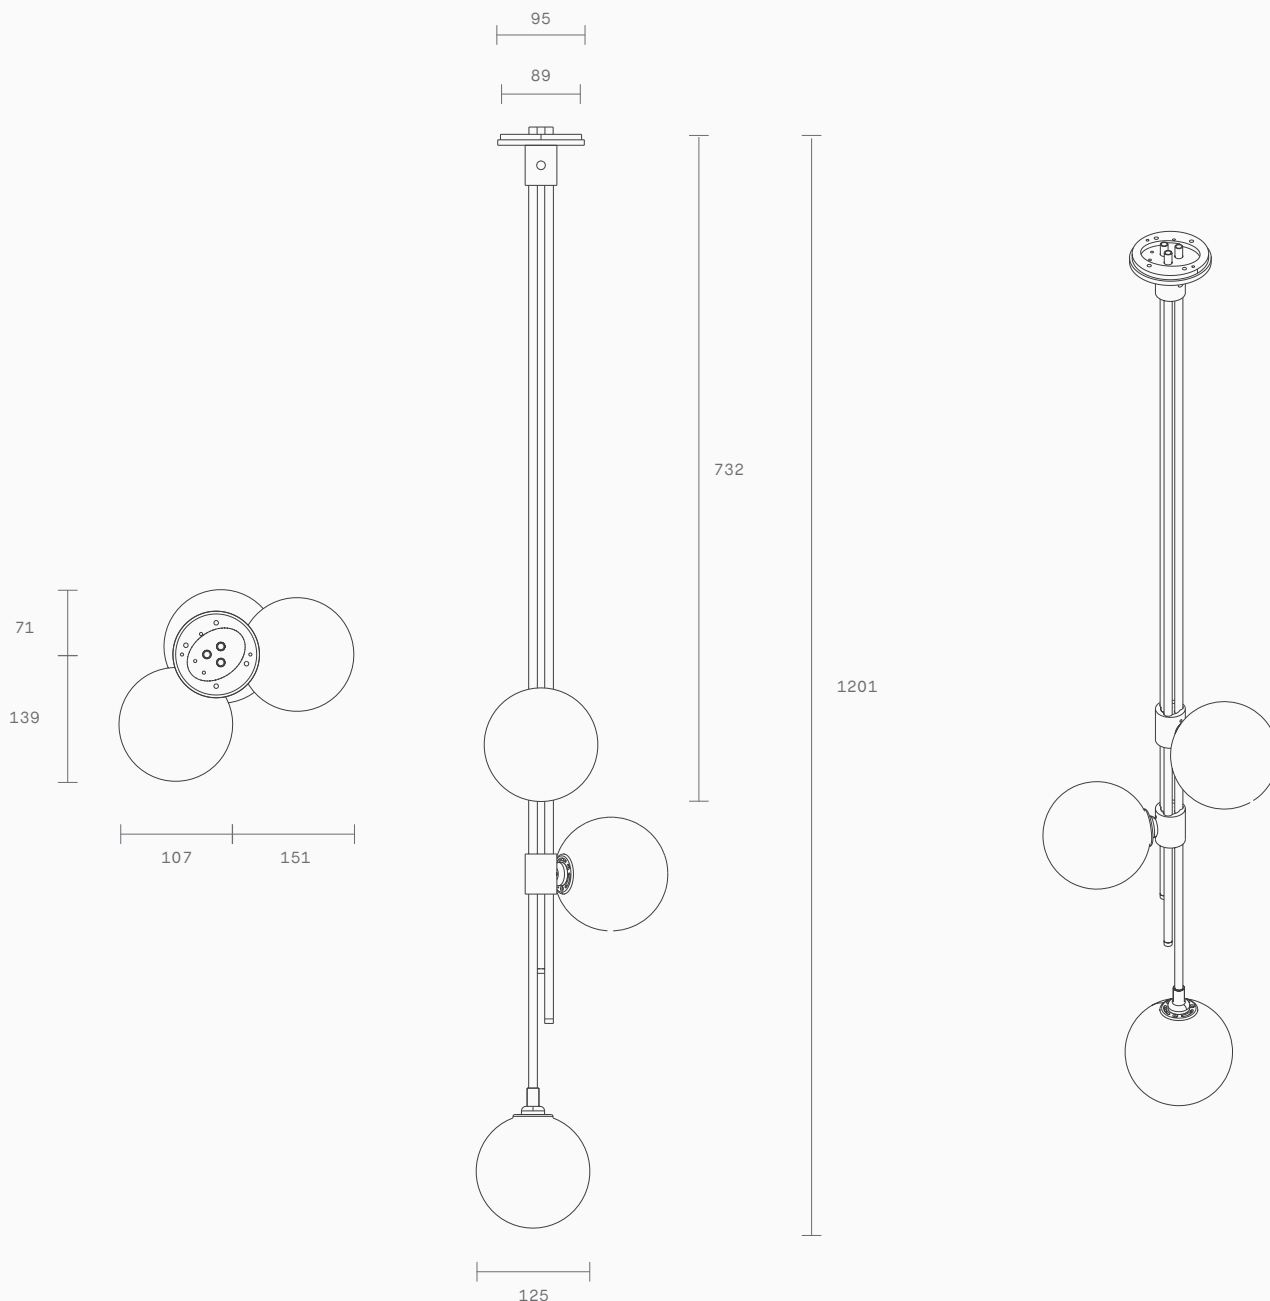

Fizi Collection
Trilogy Pendant

Fizi Collection Trilogy Pendant

Specification Sheet Australia/International

Effervescent yet luxuriously artisanal, Fizi is a celebration of 'the art of light'. The Fizi ball seems to burst with tiny bubbles glinting below the surface.

When lit, Fizi throws superb patterns and movement onto the surrounding walls, reflecting the unique material identity of mouthblown glass.

Fizi balls are removable for easy cleaning.

Lead time
8 weeks

Light source
3 x 12 V G4 2W LED bipins
2700K dimmable
280 lumens
Supplied with external driver

Weight
17.3lb

Installation
Supplied with mounting plate
to fit 4.0/3.5 Jbox

Fitting finishes
Brass
Mid bronze
Articolo black
Matte white
Satin nickel