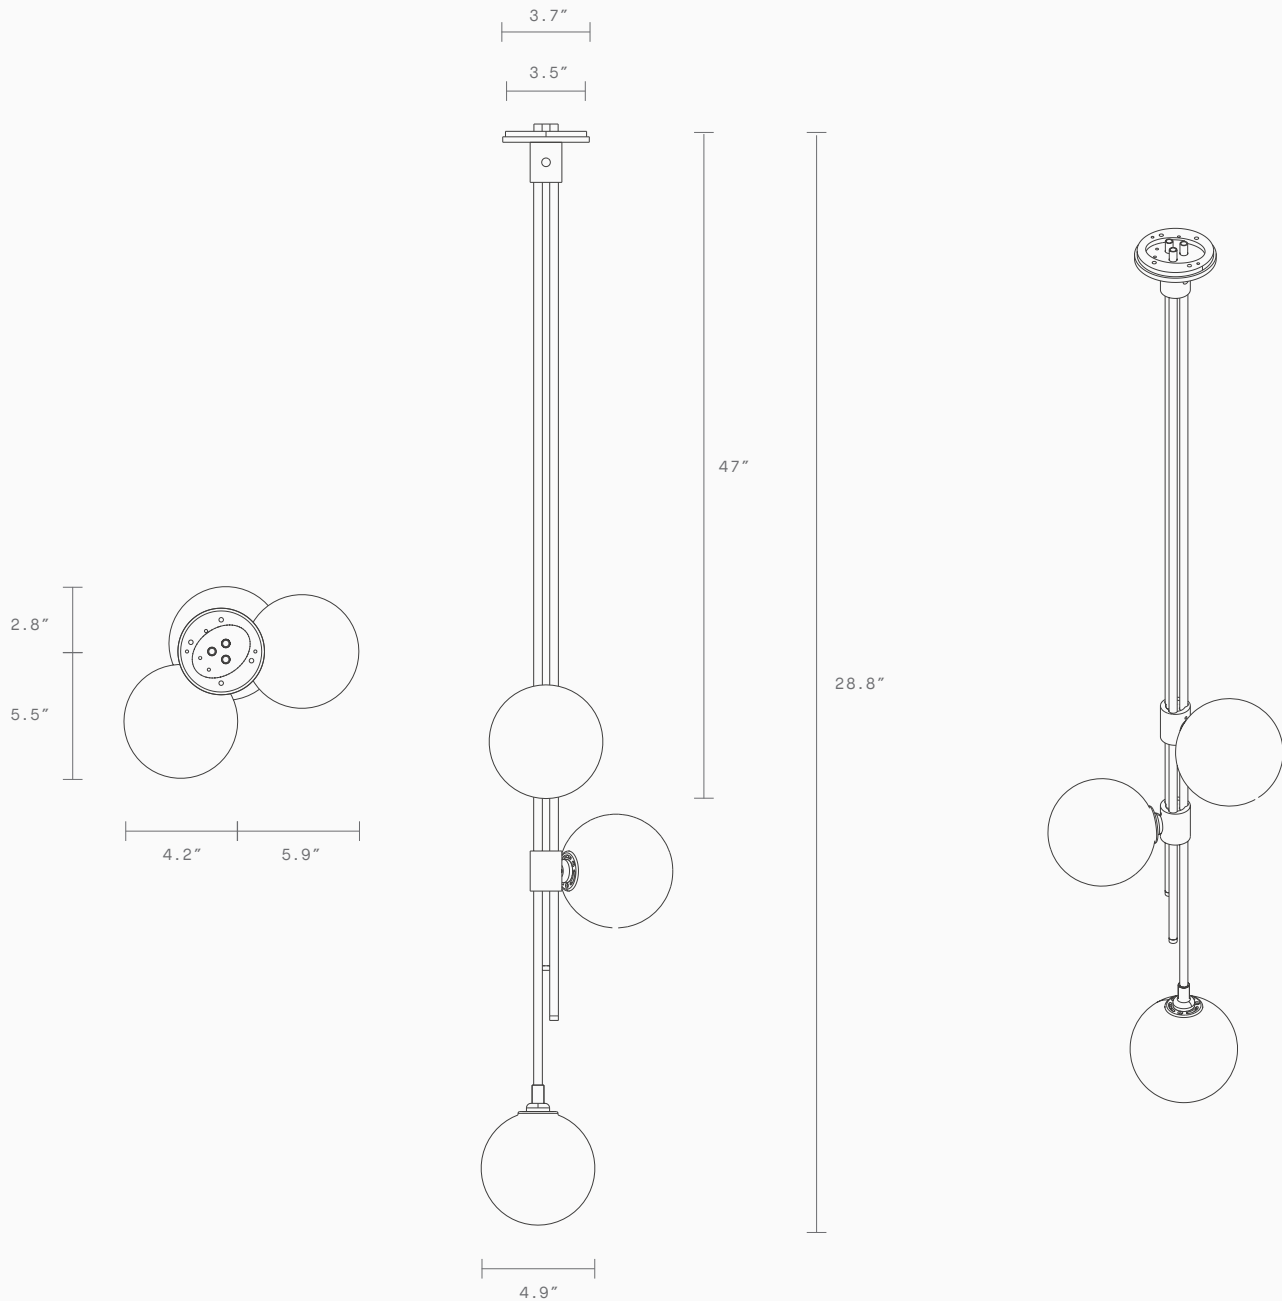

Fizi Collection Trilogy Pendant

UL Specification Sheet United States

Effervescent yet luxuriously artisanal, Fizi is a celebration of 'the art of light'. The Fizi ball seems to burst with tiny bubbles glinting below the surface.

When lit, Fizi throws superb patterns and movement onto the surrounding walls, reflecting the unique material identity of mouthblown glass.

Fizi balls are removable for easy cleaning.

Lead time
8 weeks

Light source
3 x 12 V G4 2W LED bipins
2700K dimmable
280 lumens
Supplied with external driver

Weight
17.3lb

Installation
Supplied with mounting plate
to fit 4.0/3.5 Jbox

Fitting finishes
Brass
Mid bronze
Articolo black
Matte white
Satin nickel