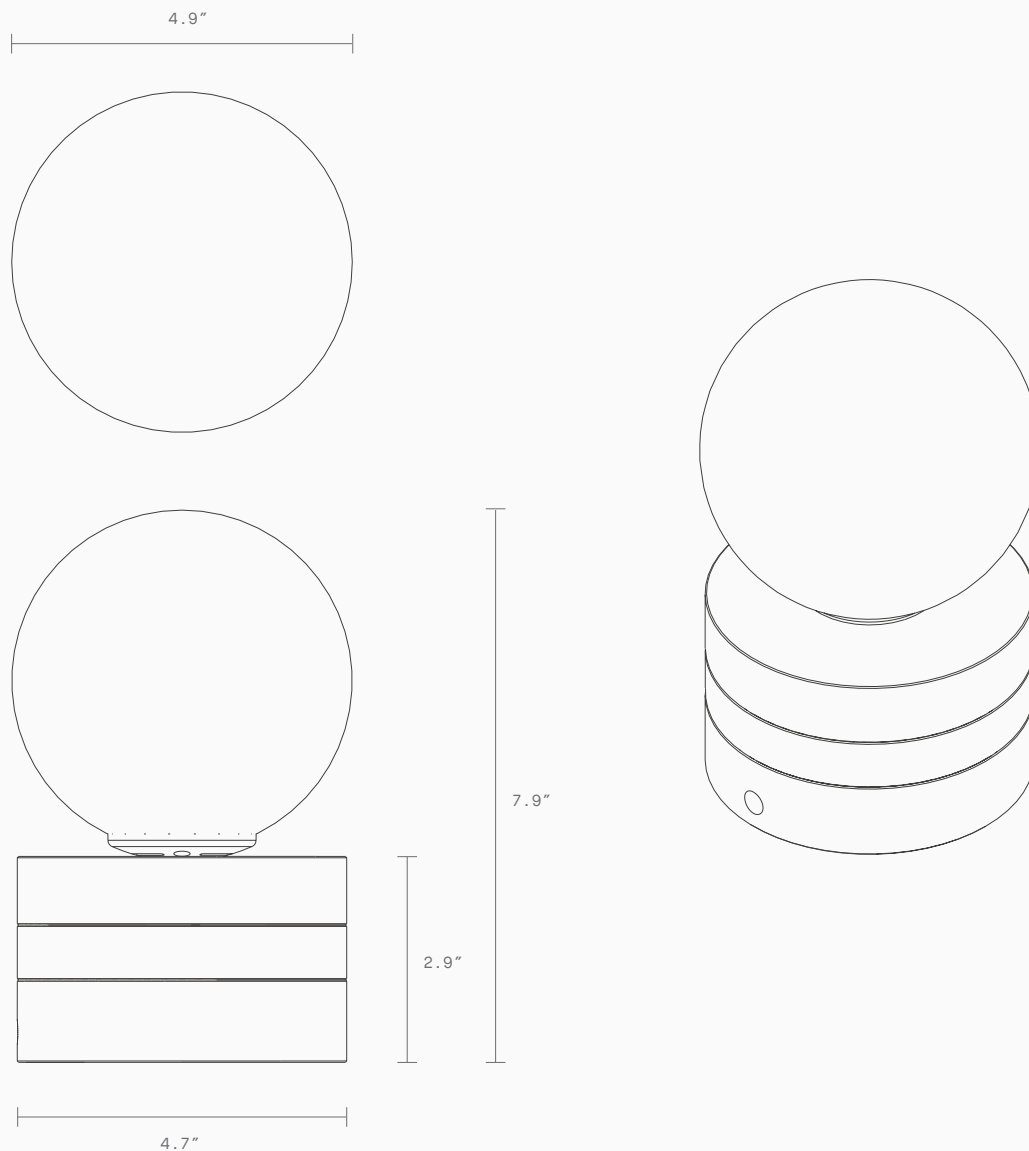

Fizi Collection

Short Table Lamp

UL Specification Sheet

United States

Effervescent yet luxuriously artisanal, Fizi is a celebration of 'the art of light'. The Fizi ball seems to burst with tiny bubbles glinting below the surface.

When lit, Fizi throws superb patterns and movement onto the surrounding walls, reflecting the unique material identity of mouthblown glass.

Fizi balls are removable for easy cleaning.

Lead time
8 weeks

Light source
110V G9 3.5W LED bipin
2700K dimmable
350 lumens

Weight
13.3lb

Installation
Supplied with mounting plate
to fit 4.0/3.5 Jbox

Fitting designs
Tall
Short

Fitting finishes
Brass and marble
Mid bronze and marble

Flex cord colours
Black
White
Ivory