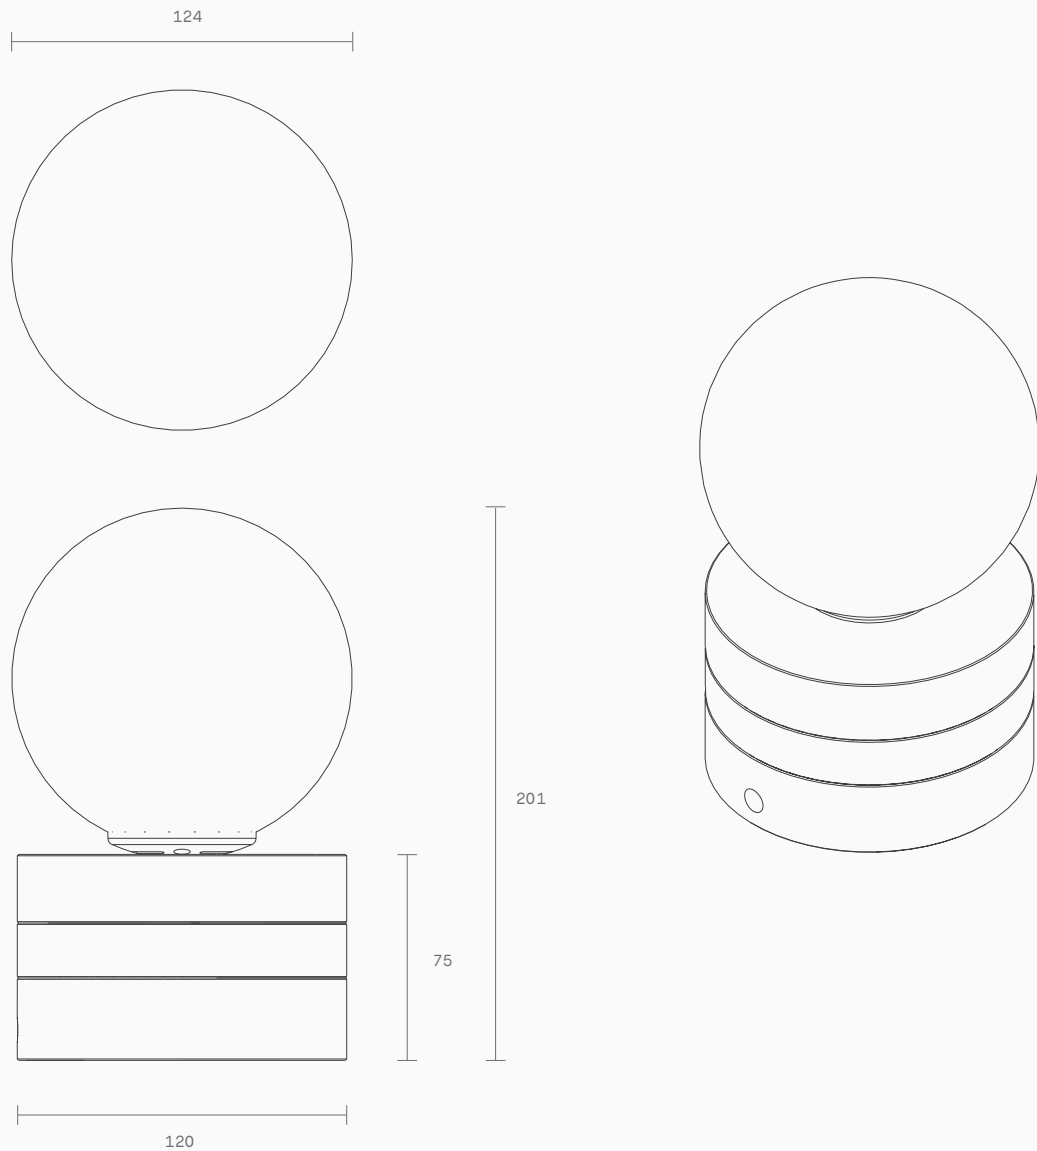

Fizi Collection

Short Table Lamp

Specification Sheet

Australia/International

Effervescent yet luxuriously artisanal, Fizi is a celebration of 'the art of light'. The Fizi ball seems to burst with tiny bubbles glinting below the surface.

When lit, Fizi throws superb patterns and movement onto the surrounding walls, reflecting the unique material identity of mouthblown glass.

Fizi balls are removable for easy cleaning.

Lead time
8 weeks

Light source
240V G9 3.5W LED bipin
2700K dimmable
350 lumens

Weight
6kg

Fitting designs
Tall
Short

Fitting finishes
Brass and marble
Mid bronze and marble

Flex cord colours
Black
White
Natural linen
Light grey
Black and white