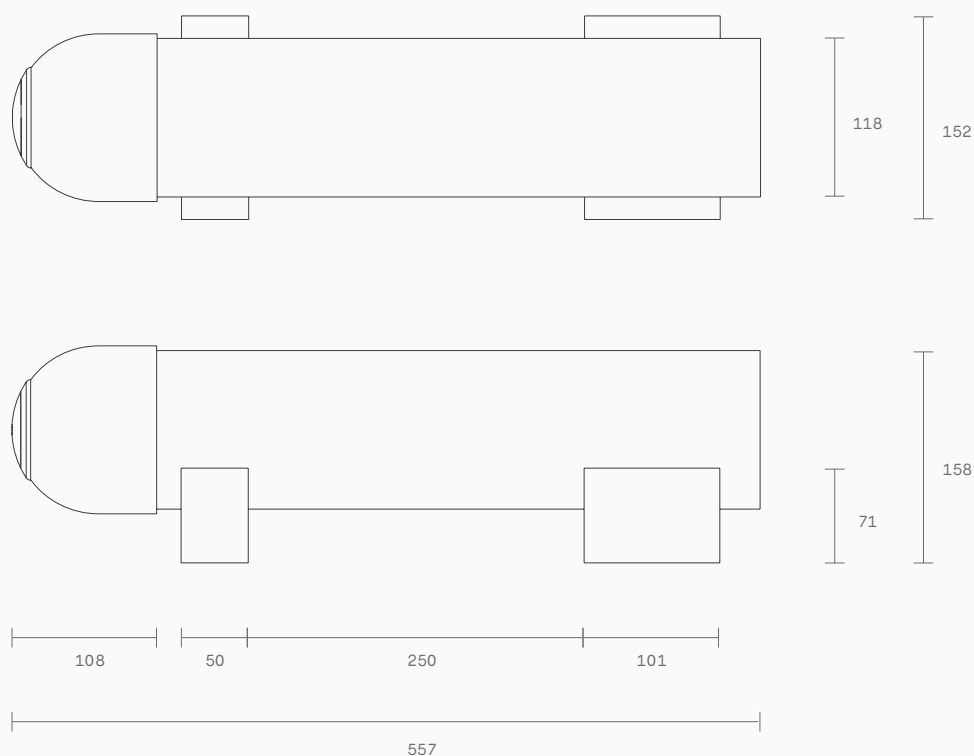

Float Collection
Lying Down Table Lamp

Float Collection

Lying Down Table Lamp

Specification Sheet

Australia/International

Float is a collection of refined lighting informed by glamorous design cues of a bygone era and defined by its soaring cylindrical form.

Lead time
8 weeks

Light source
240 V E27 T30-300 5W
LED tubes
2200K dimmable
500 lumens

Weight
8.5kg

Fitting designs
Standing tall
Lying down

Fitting finishes
Brass
Mid bronze
Marble

Flex cord colours
Black
White
Natural linen
Light grey
Black and white

Lead time
8 weeks

Light source
110V E26 T9 long 4W
LED tube
2700K dimmable
450 lumens

Weight
18.75lb

Fitting designs
Standing tall
Lying down

Installation
Supplied with mounting plate
to fit 4.0/3.5 Jbox

Fitting finishes
Brass
Mid bronze
Marble