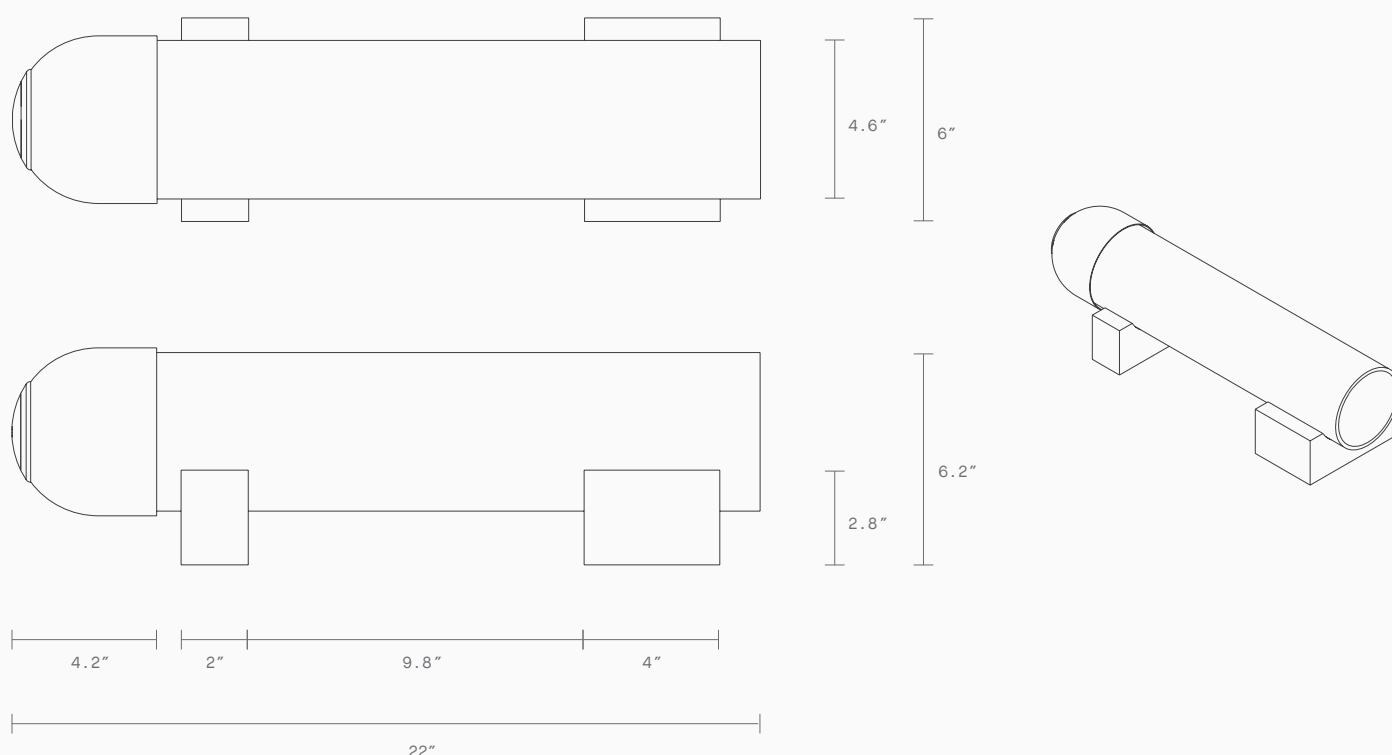

Float is a collection of refined lighting informed by glamorous design cues of a bygone era and defined by its soaring cylindrical form.

The collection continues Articolo's exploration of the richly storied nature of artisanship. Each mouth-blown piece is tirelessly perfected and uniquely individual. Born as an acclaimed Wall Sconce, today Float is also available as a Pendant and Table Lamp in multiple iterations.

Lead time
8 weeks

Light source
110V E26 T9 long 4W
LED tube
2700K dimmable
450 lumens

Weight
18.75lb

Fitting designs
Standing tall
Lying down

Installation
Supplied with mounting plate
to fit 4.0/3.5 Jbox

Fitting finishes
Brass
Mid bronze
Marble

Flex cord colours
Black
White
Ivory

Shade combinations
Snow
Clear
Grey
Drunken emerald
Smoke