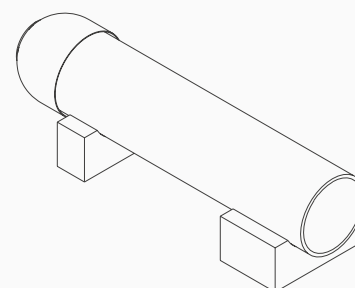

Float Collection
Lying Down Table Lamp

Float Collection

Lying Down Table Lamp

Specification Sheet

Australia/International

Float is a collection of refined lighting informed by glamorous design cues of a bygone era and defined by its soaring cylindrical form.

The collection continues Articolo's exploration of the richly storied nature of artisanship. Each mouth-blown piece is tirelessly perfected and uniquely individual. Born as an acclaimed Wall Sconce, today Float is also available as a Pendant and Table Lamp in multiple iterations.

Lead time
8 weeks

Light source
240 V E27 T30-300 5W
LED tubes
2200K dimmable
500 lumens

Weight
8.5kg

Fitting designs
Standing tall
Lying down

Fitting finishes
Brass
Mid bronze
Marble

Flex cord colours
Black
White
Natural linen
Light grey
Black and white