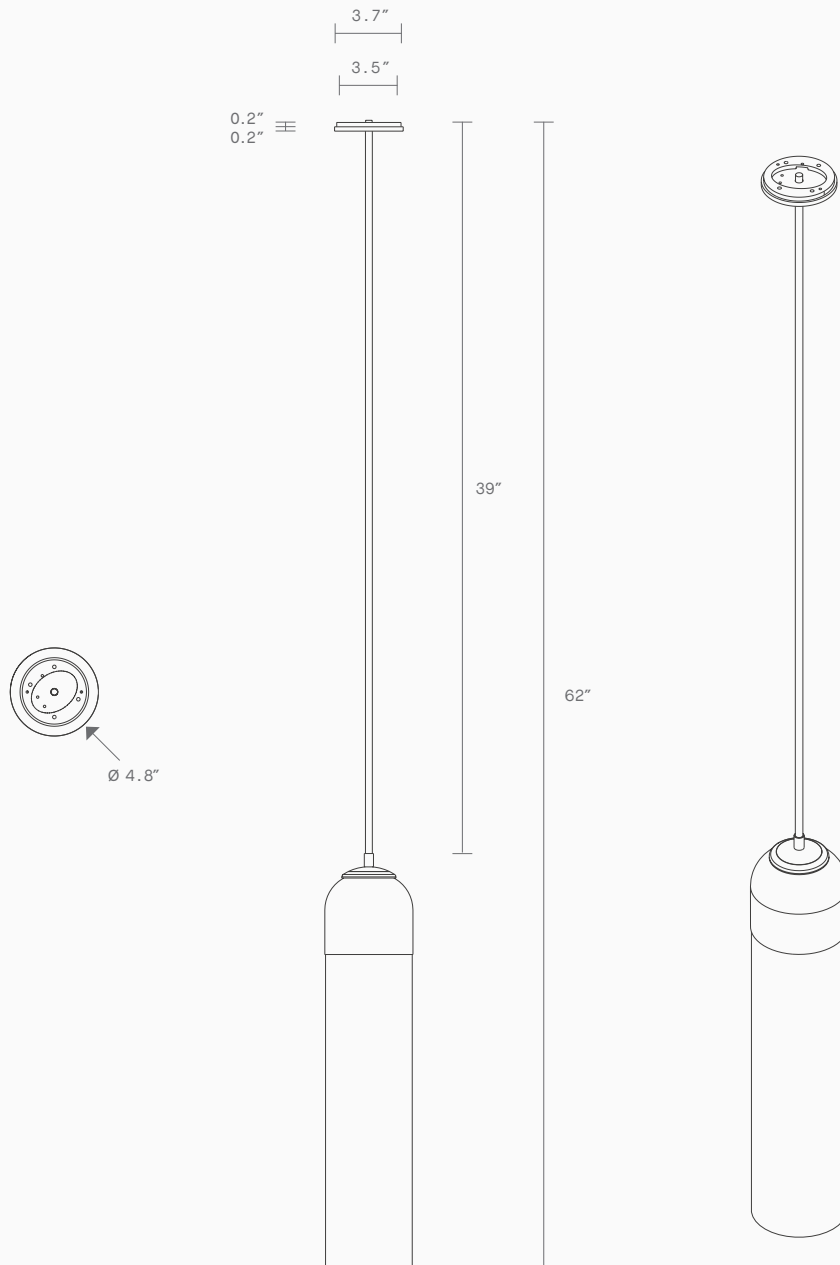

Float Collection Capped Pendant

UL Specification Sheet United States

Float is a collection of refined lighting informed by glamorous design cues of a bygone era and defined by its soaring cylindrical form.

The collection continues Articolo's exploration of the richly storied nature of artisanship. Each mouth-blown piece is tirelessly perfected and uniquely individual. Born as an acclaimed Wall Sconce, today Float is also available as a Pendant and Table Lamp in multiple iterations.

Lead time
8 weeks

Light source
110V E26 T9 long 4W
LED tube
2700K dimmable
450 lumens

Weight
9.5lb

Dimensions
Variations to rod length
can be specified at time of
order placement

Installation
Supplied with mounting plate
to fit 4.0/3.5 Jbox

Fitting finishes
Brass
Mid bronze
Articolo black
Matte white
Satin nickel

Shade combinations
Snow
Clear
Grey
Drunken emerald
Smoke