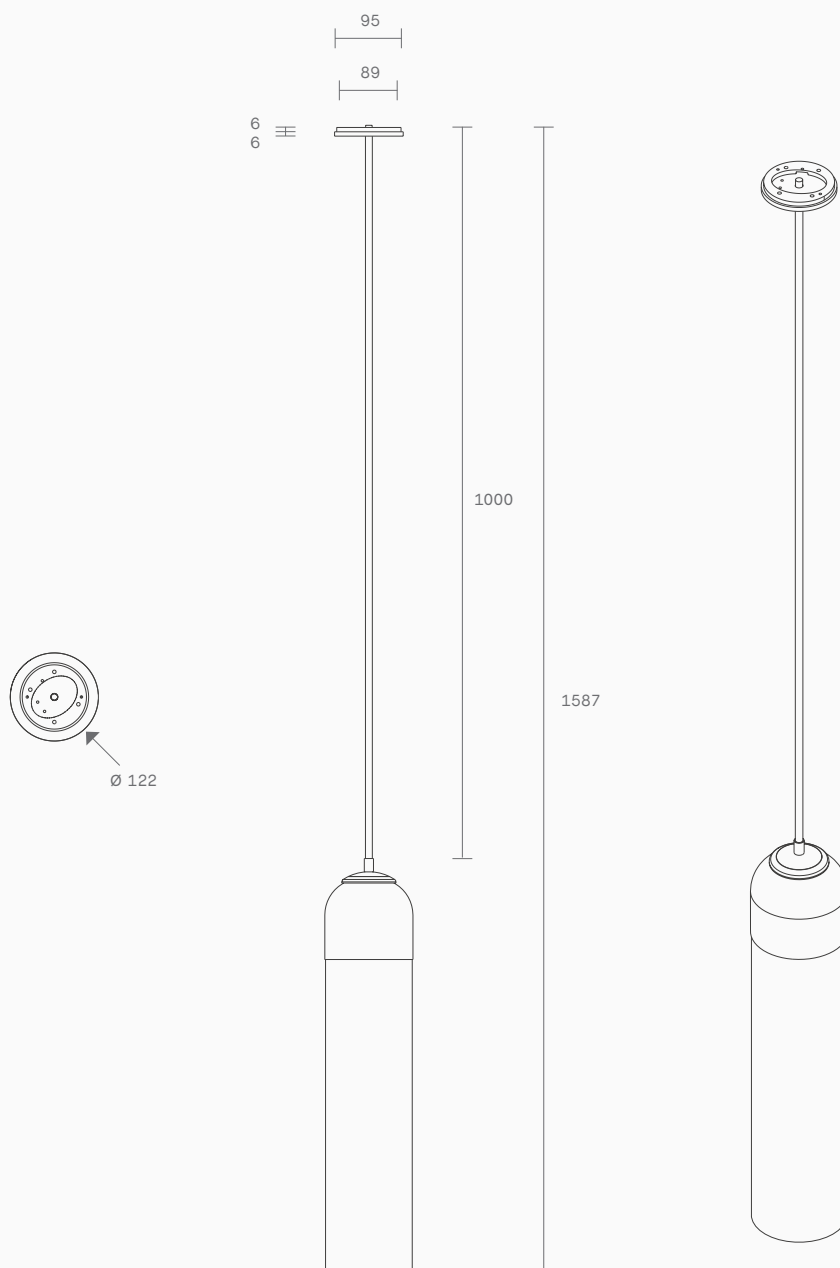

Float Collection  
Capped Pendant

# Specification Sheet Australia/International

Float is a collection of refined lighting informed by glamorous design cues of a bygone era and defined by its soaring cylindrical form.

The collection continues Articolo's exploration of the richly storied nature of artisanship. Each mouth-blown piece is tirelessly perfected and uniquely individual. Born as an acclaimed Wall Sconce, today Float is also available as a Pendant and Table Lamp in multiple iterations.

**Lead time**  
8 weeks

**Light source**  
240 V E27 T30-300  
5W LED tubes  
2200K dimmable  
500 lumens

**Weight**  
4.3kg

**Dimensions**  
Variations to rod length  
can be specified at time of  
order placement

**Lead time**  
8 weeks

**Light source**  
110V E26 T9 long 4W  
LED tube  
2700K dimmable  
450 lumens

**Weight**  
9.5lb

**Dimensions**  
Variations to rod length  
can be specified at time of  
order placement