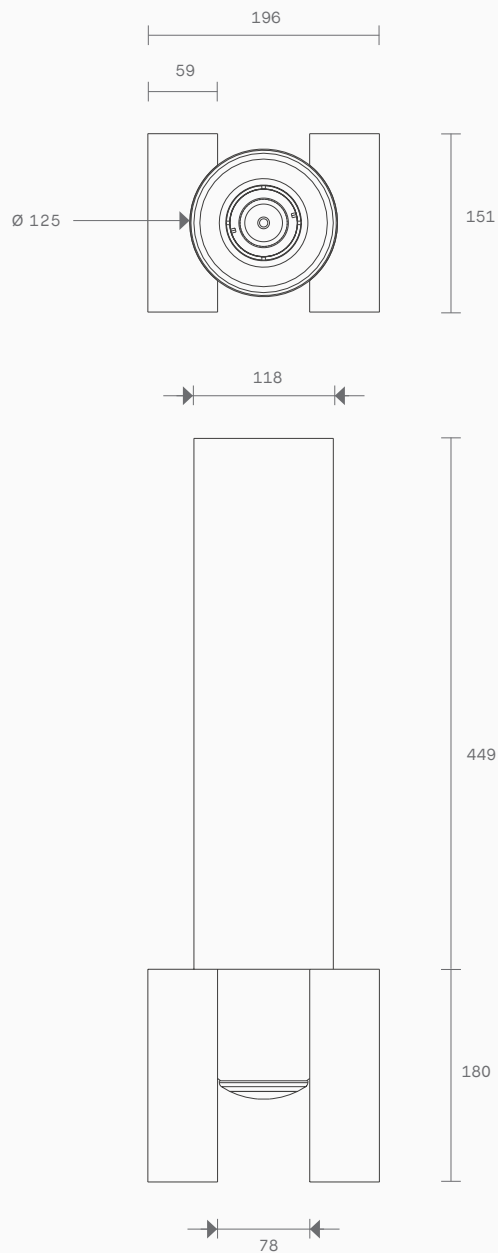

Float Collection
Standing Tall Table Lamp

Float Collection

Standing Tall Table Lamp

Specification Sheet

Australia/International

Float is a collection of refined lighting informed by glamorous design cues of a bygone era and defined by its soaring cylindrical form.

Lead time
8 weeks

Light source
240 V E27 T30-300 5W
LED tubes
2200K dimmable
500 lumens

Weight
11.7kg

Fitting designs
Standing tall
Lying down

Fitting finishes
Brass
Mid bronze
Marble

Flex cord colours
Black
White
Natural linen
Light grey
Black and white

Lead time
8 weeks

Light source
110V E26 T9 long 4W
LED tube
2700K dimmable
450 lumens

Weight
25.8lb

Fitting designs
Standing tall
Lying down

Installation
Supplied with mounting plate
to fit 4.0/3.5 Jbox

Fitting finishes
Brass
Mid bronze
Marble