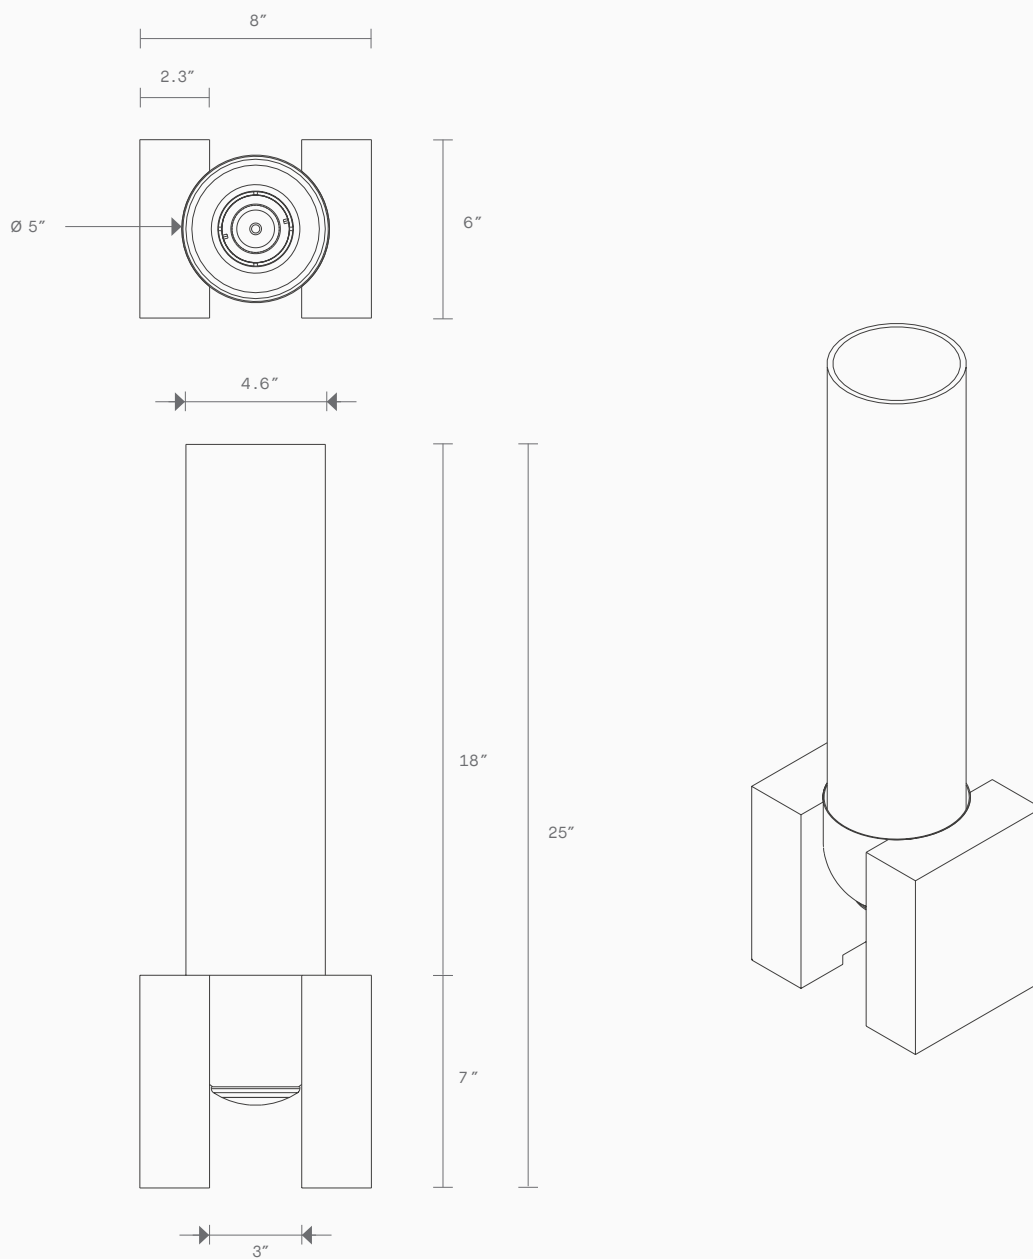

Lead time
8 weeks

Light source
240 V E27 T30-300 5W
LED tubes
2200K dimmable
500 lumens

Weight
11.7kg

Fitting designs
Standing tall
Lying down

Fitting finishes
Brass
Mid bronze
Marble

Flex cord colours
Black
White
Natural linen
Light grey
Black and white

Shade combinations
Snow
Clear
Grey
Drunken emerald
Smoke

Float Collection

Standing Tall Table Lamp

UL Specification Sheet
United States

Float is a collection of refined lighting informed by glamorous design cues of a bygone era and defined by its soaring cylindrical form.

Lead time
8 weeks

Light source
110V E26 T9 long 4W
LED tube
2700K dimmable
450 lumens

Weight
25.8lb

Fitting designs
Standing tall
Lying down

Installation
Supplied with mounting plate
to fit 4.0/3.5 Jbox

Fitting finishes
Brass
Mid bronze
Marble