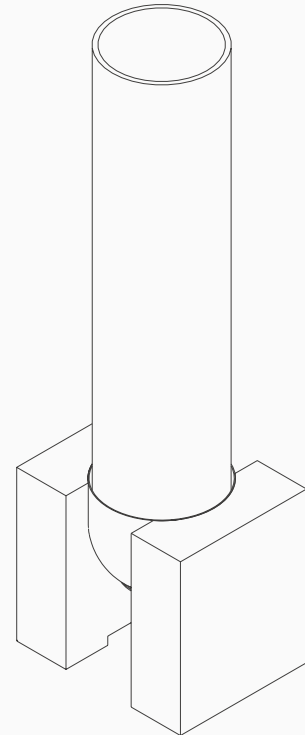

Float Collection
Standing Tall Table Lamp

Float Collection

Standing Tall Table Lamp

Specification Sheet

Australia/International

Float is a collection of refined lighting informed by glamorous design cues of a bygone era and defined by its soaring cylindrical form.

The collection continues Articolo's exploration of the richly storied nature of artisanship. Each mouth-blown piece is tirelessly perfected and uniquely individual. Born as an acclaimed Wall Sconce, today Float is also available as a Pendant and Table Lamp in multiple iterations.

Lead time
8 weeks

Light source
240 V E27 T30-300 5W
LED tubes
2200K dimmable
500 lumens

Weight
11.7kg

Fitting designs
Standing tall
Lying down

Fitting finishes
Brass
Mid bronze
Marble

Flex cord colours
Black
White
Natural linen
Light grey
Black and white

Shade combinations
Snow
Clear
Grey
Drunken emerald
Smoke

Float Collection

Standing Tall Table Lamp

UL Specification Sheet
United States

Float is a collection of refined lighting informed by glamorous design cues of a bygone era and defined by its soaring cylindrical form.