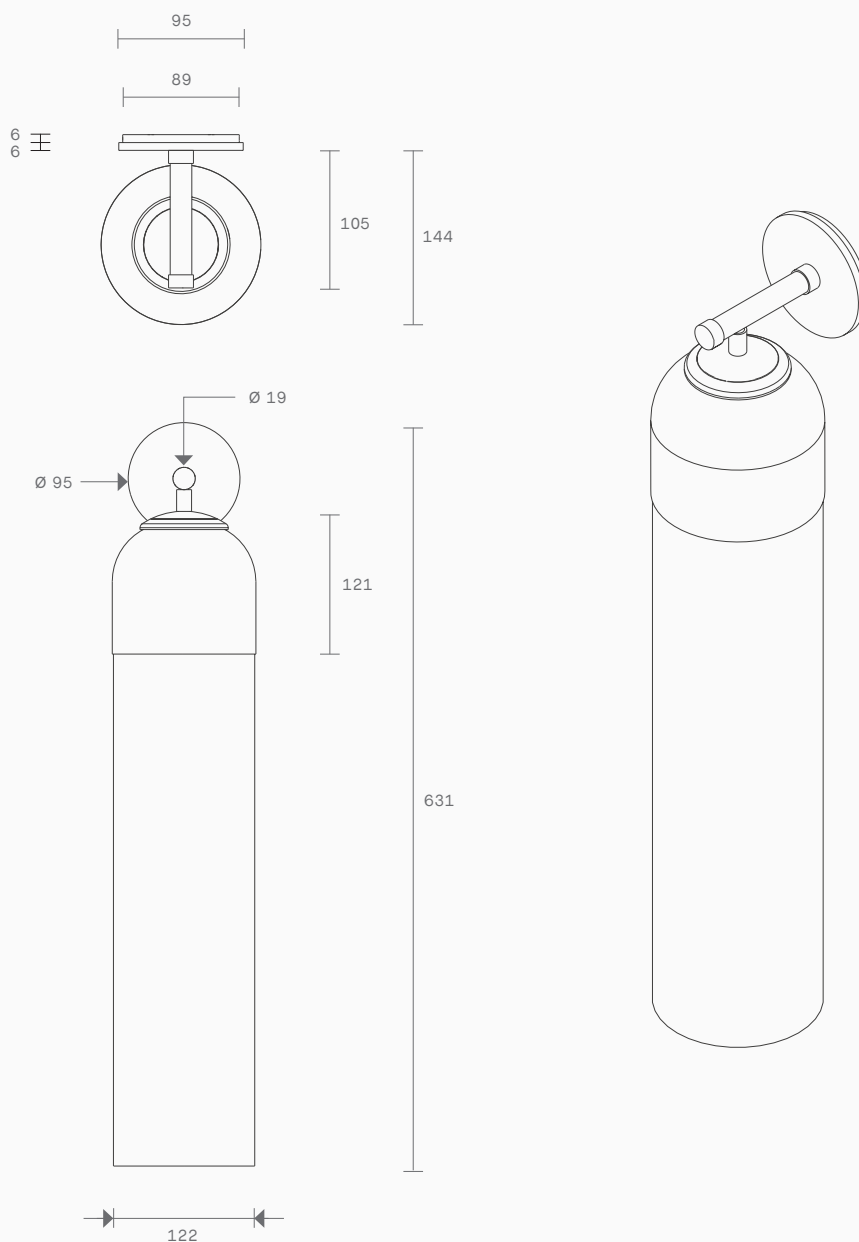

Float Collection
Capped Wall Sconce

Float Collection

Capped Wall Sconce

Specification Sheet

Australia/International

Float is a collection of refined lighting informed by glamorous design cues of a bygone era and defined by its soaring cylindrical form.

Lead time
8 weeks

Light source
240 V E27 T30-300
5W LED tubes
2200K dimmable
500 lumens

Weight
4.3kg

Fitting finishes
Brass
Mid bronze
Articolo black
Matte white
Satin nickel

Shade combinations
Snow
Clear
Grey
Drunken emerald
Smoke

Lead time
8 weeks

Light source
110V E26 T9 long 4W
LED tube
2700K dimmable
450 lumens

Weight
9.5lb

Installation
Supplied with mounting plate
to fit 4.0/3.5 Jbox

Fitting finishes
Brass
Mid bronze
Articolo black
Matte white
Satin nickel