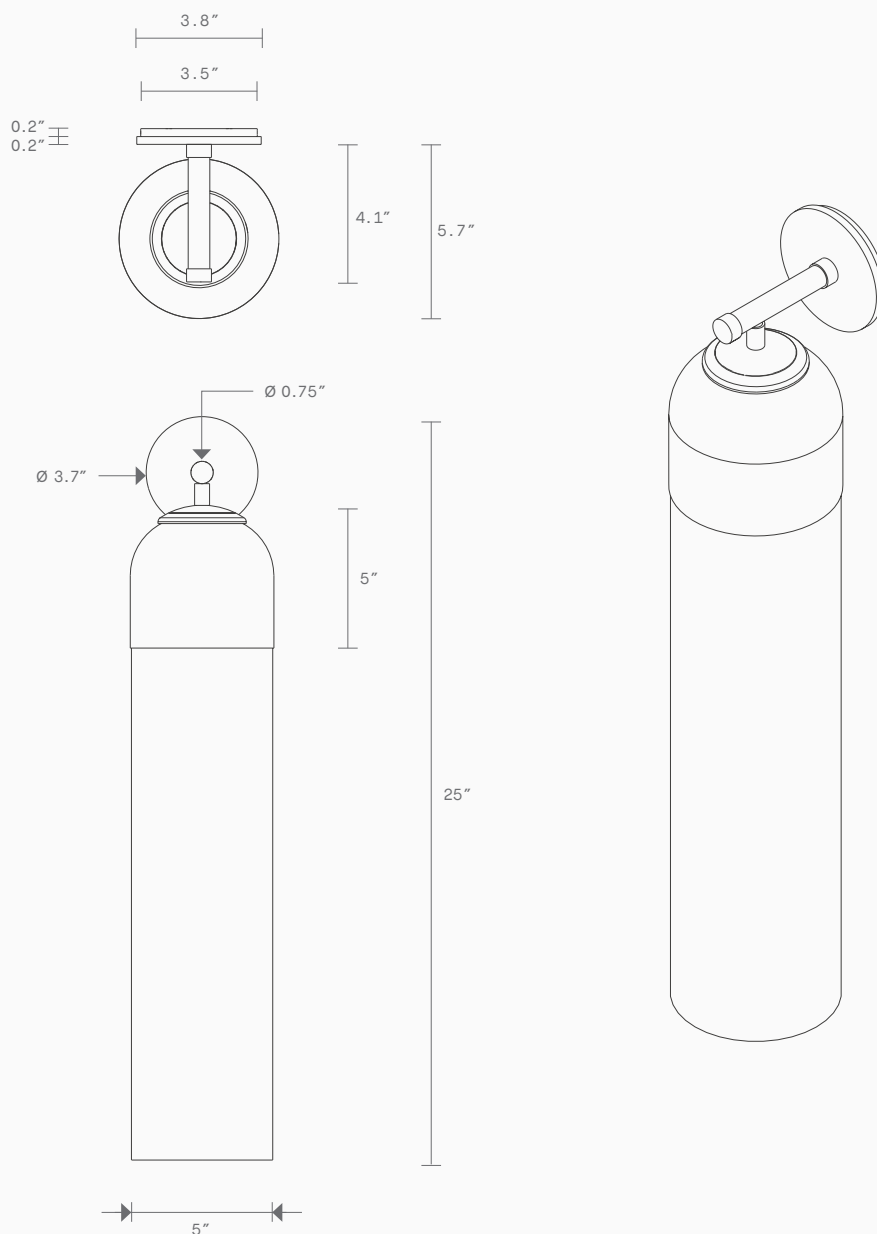

Lead time
8 weeks

Light source
240 V E27 T30-300
5W LED tubes
2200K dimmable
500 lumens

Weight
4.3kg

Fitting finishes
Brass
Mid bronze
Articolo black
Matte white
Satin nickel

Shade combinations
Snow
Clear
Grey
Drunken emerald
Smoke

Float Collection

Capped Wall Sconce

UL Specification Sheet
United States

Float is a collection of refined lighting informed by glamorous design cues of a bygone era and defined by its soaring cylindrical form.

Lead time
8 weeks

Light source
110V E26 T9 long 4W
LED tube
2700K dimmable
450 lumens

Weight
9.5lb

Installation
Supplied with mounting plate
to fit 4.0/3.5 Jbox

Fitting finishes
Brass
Mid bronze
Articolo black
Matte white
Satin nickel