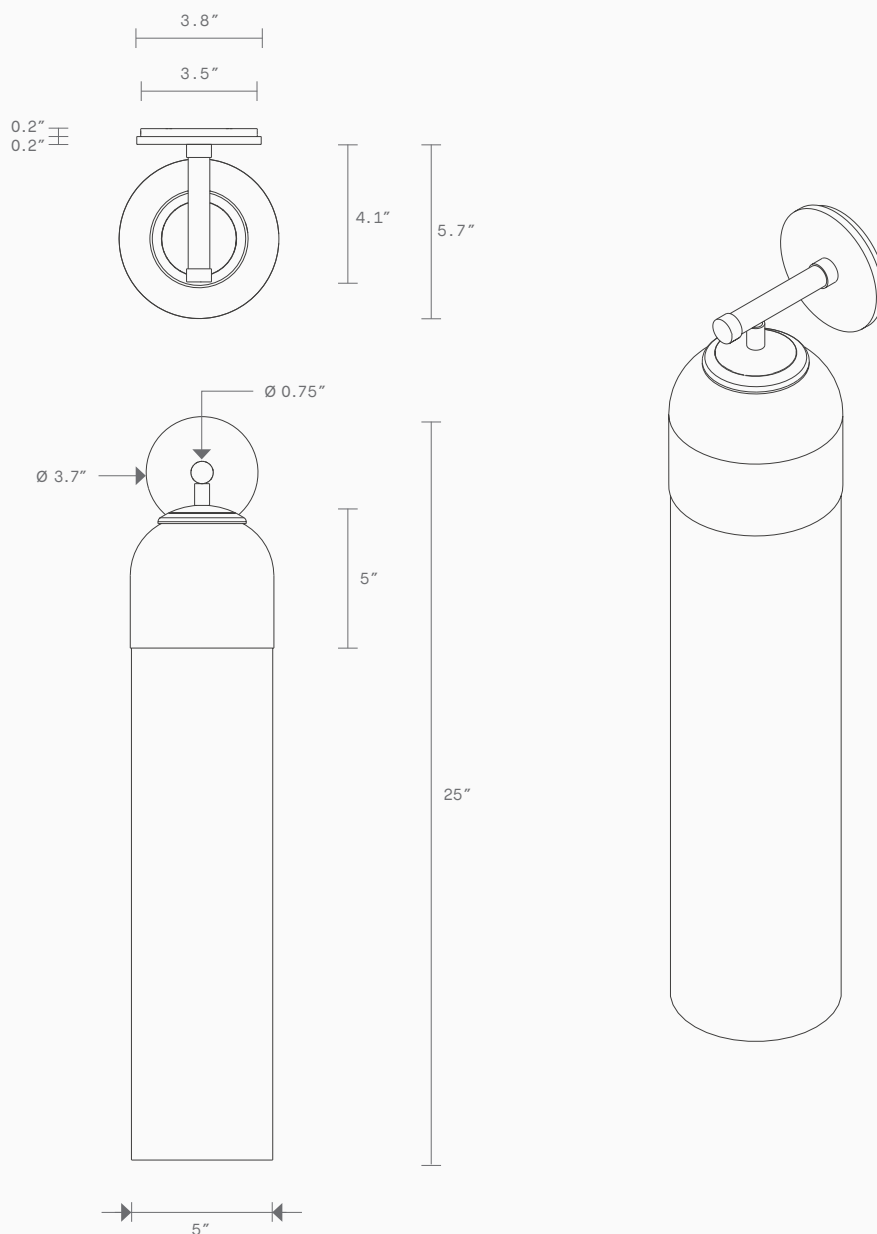

Lead time
8 weeks

Light source
240 V E27 T30-300
5W LED tubes
2200K dimmable
500 lumens

Weight
4.3kg

Fitting finishes
Brass
Mid bronze
Articolo black
Matte white
Satin nickel

Shade combinations
Snow
Clear
Grey
Drunken emerald
Smoke

Float Collection Capped Wall Sconce

UL Specification Sheet
United States

Float is a collection of refined lighting informed by glamorous design cues of a bygone era and defined by its soaring cylindrical form.

Lead time
8 weeks

Light source
110V E26 T9 long 4W
LED tube
2700K dimmable
450 lumens

Weight
9.5lb

Installation
Supplied with mounting plate
to fit 4.0/3.5 Jbox

Fitting finishes
Brass
Mid bronze
Articolo black
Matte white
Satin nickel