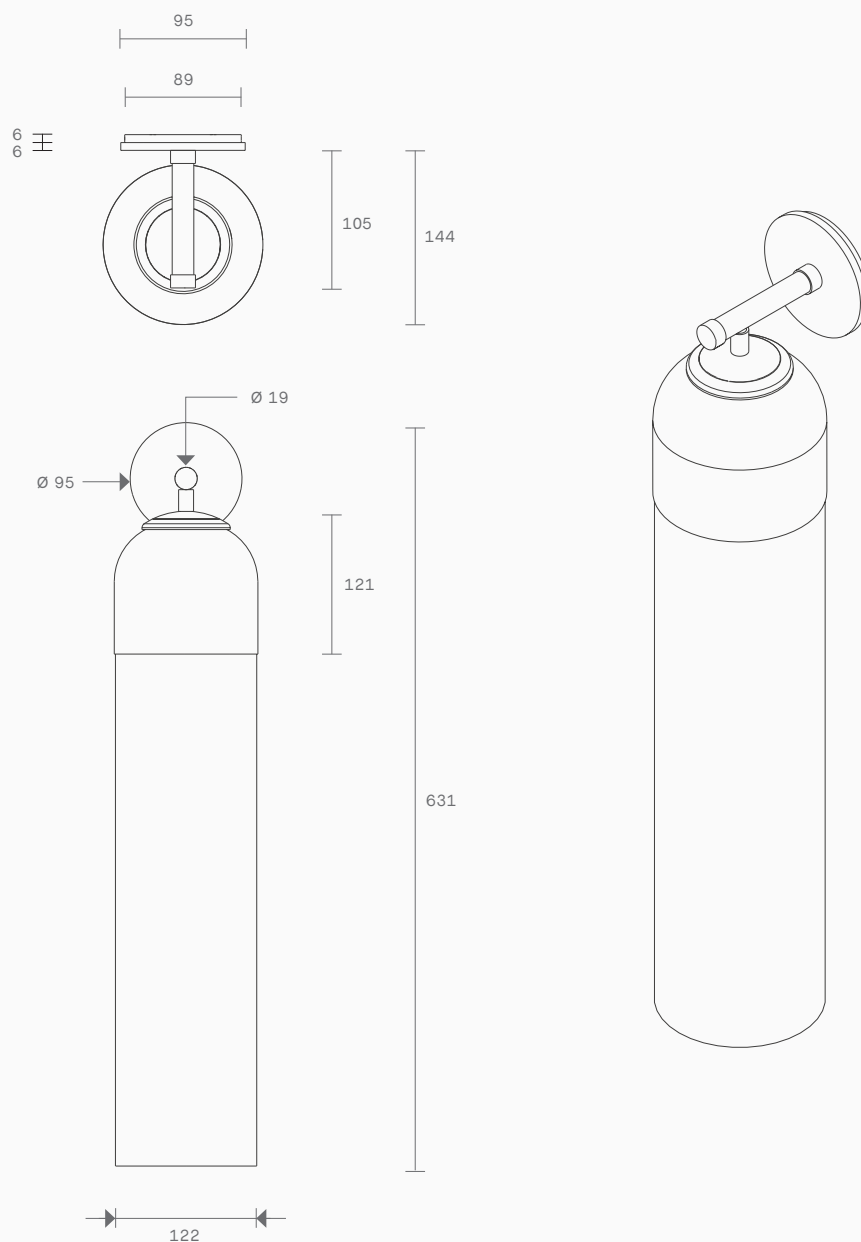

Float Collection
Capped Wall Sconce

Float Collection

Capped Wall Sconce

Specification Sheet

Australia/International

Float is a collection of refined lighting informed by glamorous design cues of a bygone era and defined by its soaring cylindrical form.

Lead time
8 weeks

Light source
240 V E27 T30-300
5W LED tubes
2200K dimmable
500 lumens

Weight
4.3kg

Fitting finishes
Brass
Mid bronze
Articolo black
Matte white
Satin nickel

Shade combinations
Snow
Clear
Grey
Drunken emerald
Smoke

Lead time
8 weeks

Light source
110V E26 T9 long 4W
LED tube
2700K dimmable
450 lumens

Weight
9.5lb

Installation
Supplied with mounting plate
to fit 4.0/3.5 Jbox

Fitting finishes
Brass
Mid bronze
Articolo black
Matte white
Satin nickel