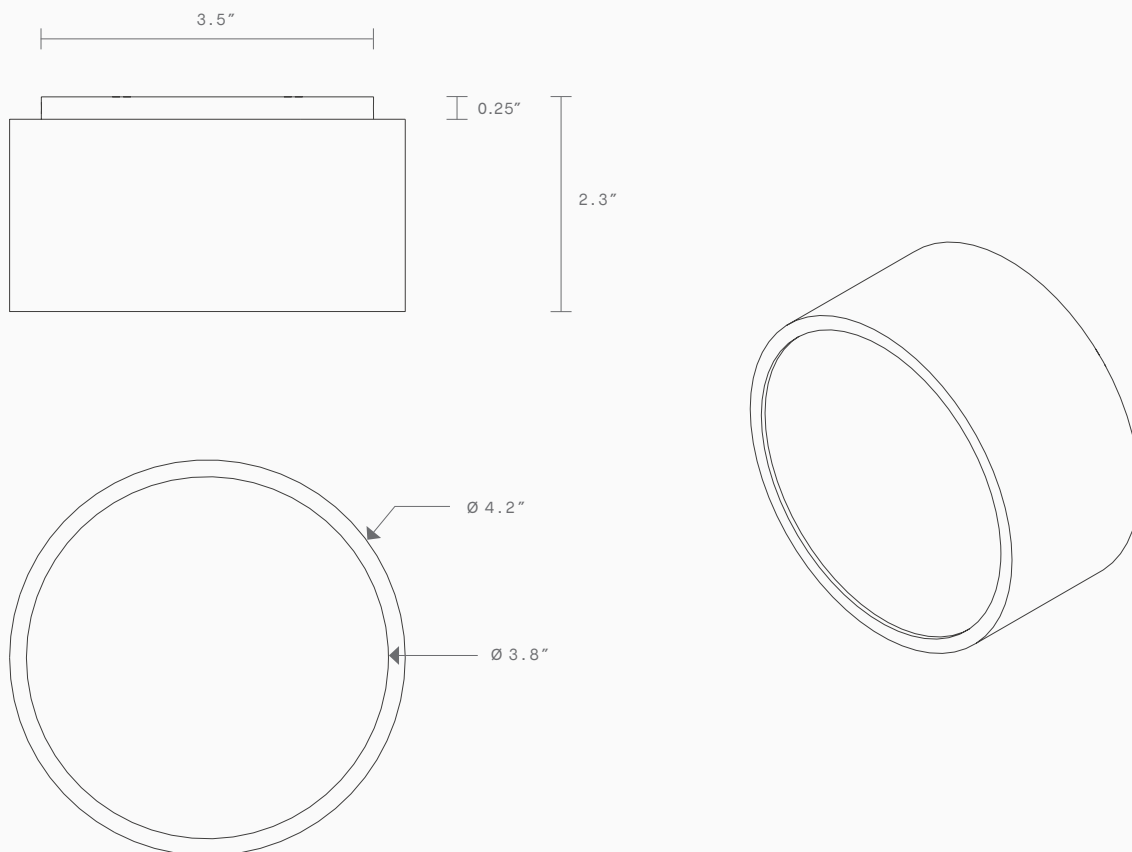

Occhi Collection
Wall Sconce

The Occhi Wall Sconce is distinguished by its etched-glass face; a striking geometric pattern that sits boldly against the restraint of a cylindrical casing in brass, mid-bronze or black.

Weight

1.8kg

Fitting finishes

Brass
Mid bronze
Articolo black
Matte white
Satin nickel

Shade combinations

Black etch
Fizi

The Occhi Wall Sconce is distinguished by its etched-glass face; a striking geometric pattern that sits boldly against the restraint of a cylindrical casing in brass, mid-bronze or black.

Weight
4lb

Installation
Supplied with mounting plate
to fit 4.0/3.5 Jbox

Fitting finishes
Brass
Mid bronze
Articolo black
Matte white
Satin nickel

Shade combinations
Black etch
Fizi