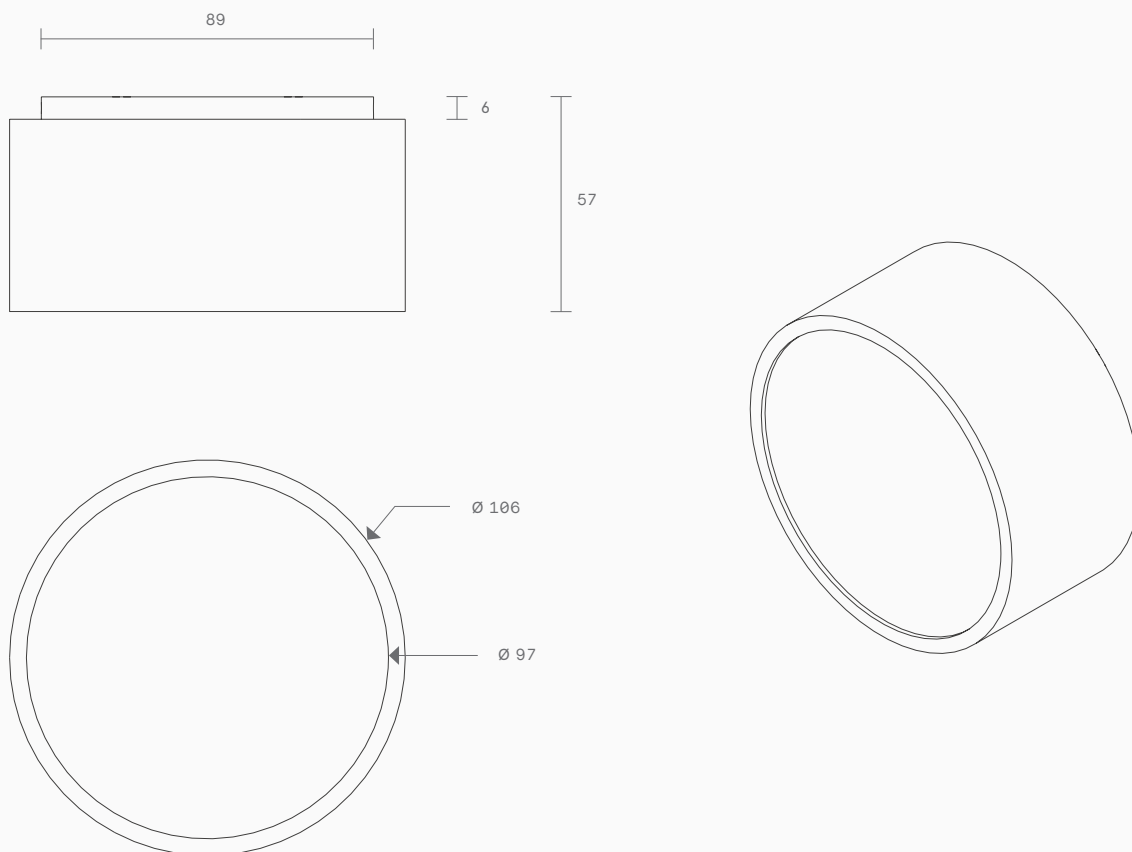

Occhi Collection
Wall Sconce

The Occhi Wall Sconce is distinguished by its etched-glass face; a striking geometric pattern that sits boldly against the restraint of a cylindrical casing in brass, mid-bronze or black.

Weight

1.8kg

Fitting finishes

Brass
Mid bronze
Articolo black
Matte white
Satin nickel

Shade combinations

Black etch
Fizi

The Occhi Wall Sconce is distinguished by its etched-glass face; a striking geometric pattern that sits boldly against the restraint of a cylindrical casing in brass, mid-bronze or black.

Weight
4lb

Installation
Supplied with mounting plate
to fit 4.0/3.5 Jbox

Fitting finishes
Brass
Mid bronze
Articolo black
Matte white
Satin nickel

Shade combinations
Black etch
Fizi