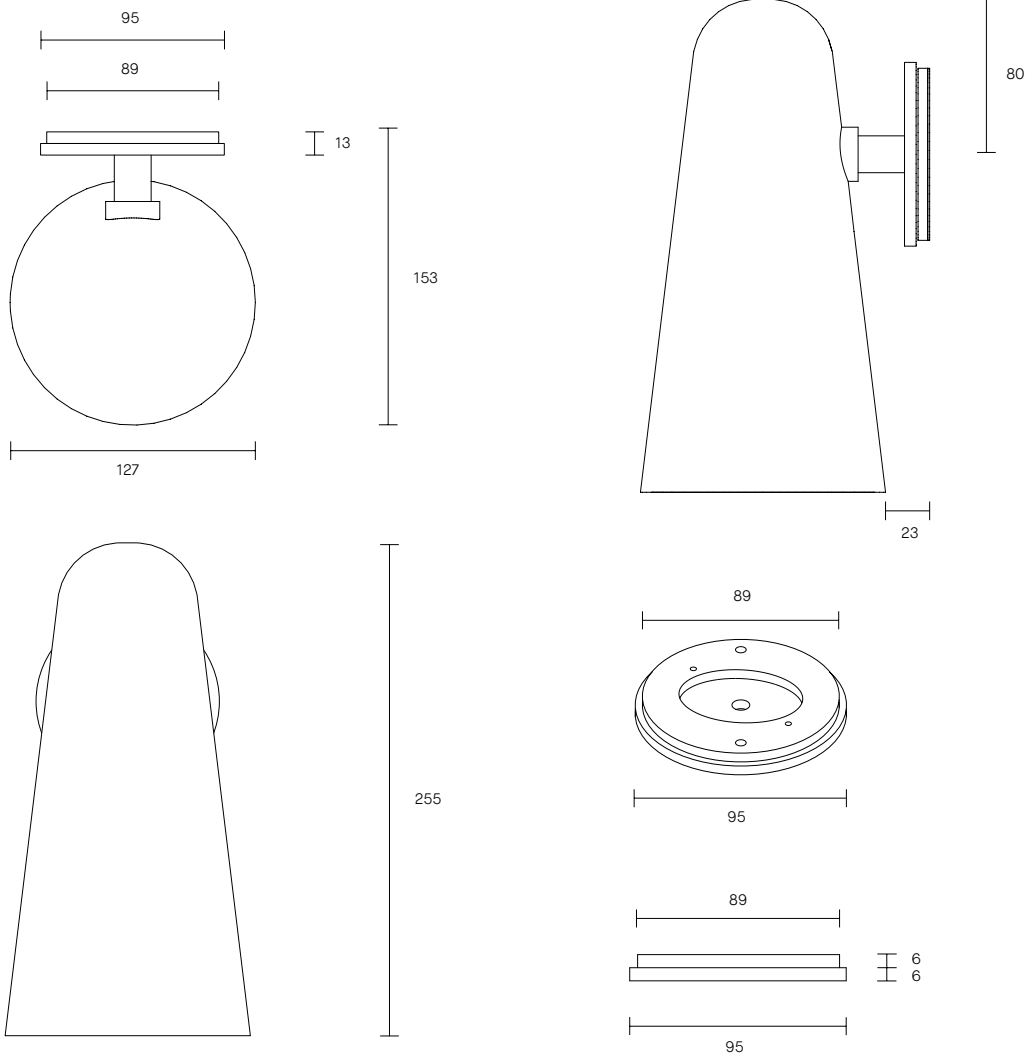

DOMI COLLECTION

WALL SCONCE

SPECIFICATION SHEET

AUSTRALIA / INTERNATIONAL

DO_WS_S_AU_19V1

ABOUT DOMI

Embrace the art of light with the Domi wall sconce imbued with a sense of weightlessness, this unique design appears to float in mid air, gently skirting the wall.

6-8 weeks

LIGHT SOURCE

12V 1W LED Board 3000k

INSTALLATION

Supplied with external driver

WEIGHT

2kg

FITTING FINISHES