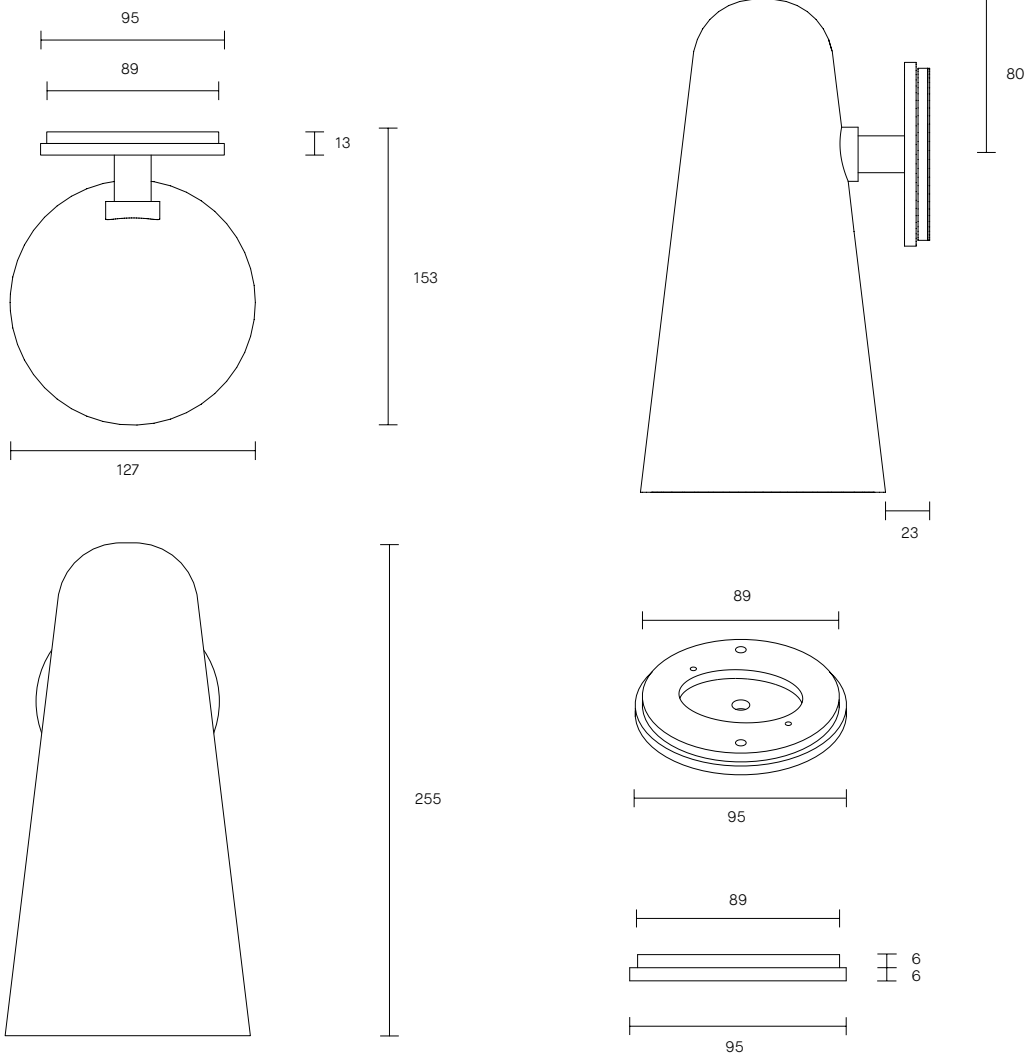

DOMI COLLECTION

WALL SCONCE

SPECIFICATION SHEET

AUSTRALIA / INTERNATIONAL

DO_WS_S_AU_19V1

ABOUT DOMI

Embrace the art of light with the Domi wall sconce imbued with a sense of weightlessness, this unique design appears to float in mid air, gently skirting the wall.

6-8 weeks

LIGHT SOURCE

12V 1W LED Board 3000k

INSTALLATION

Supplied with external driver

WEIGHT

2kg

FITTING FINISHES