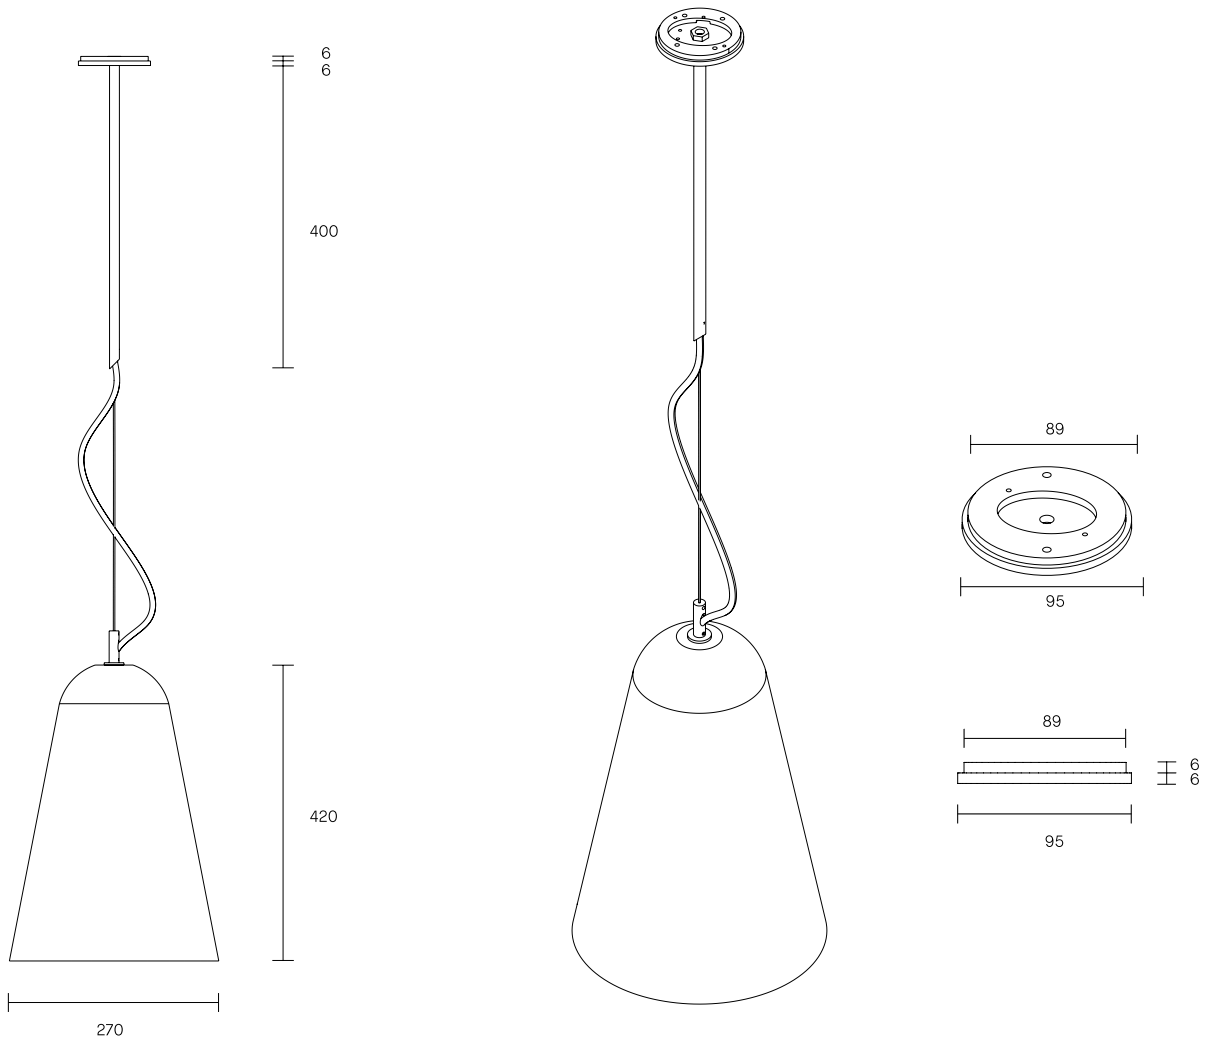

### ABOUT DOMI

Embrace the art of light with the Domi wall sconce imbued with a sense of weightlessness, this unique design appears to float in mid air, gently skirting the wall.

Crafted from mouth blown glass, the delicate curves of the bellshaped Domi shade are contrasted by the detailed fittings.

### LIGHT SOURCE

240V, E14, 95mm 60W  
Convertible

Dimmable