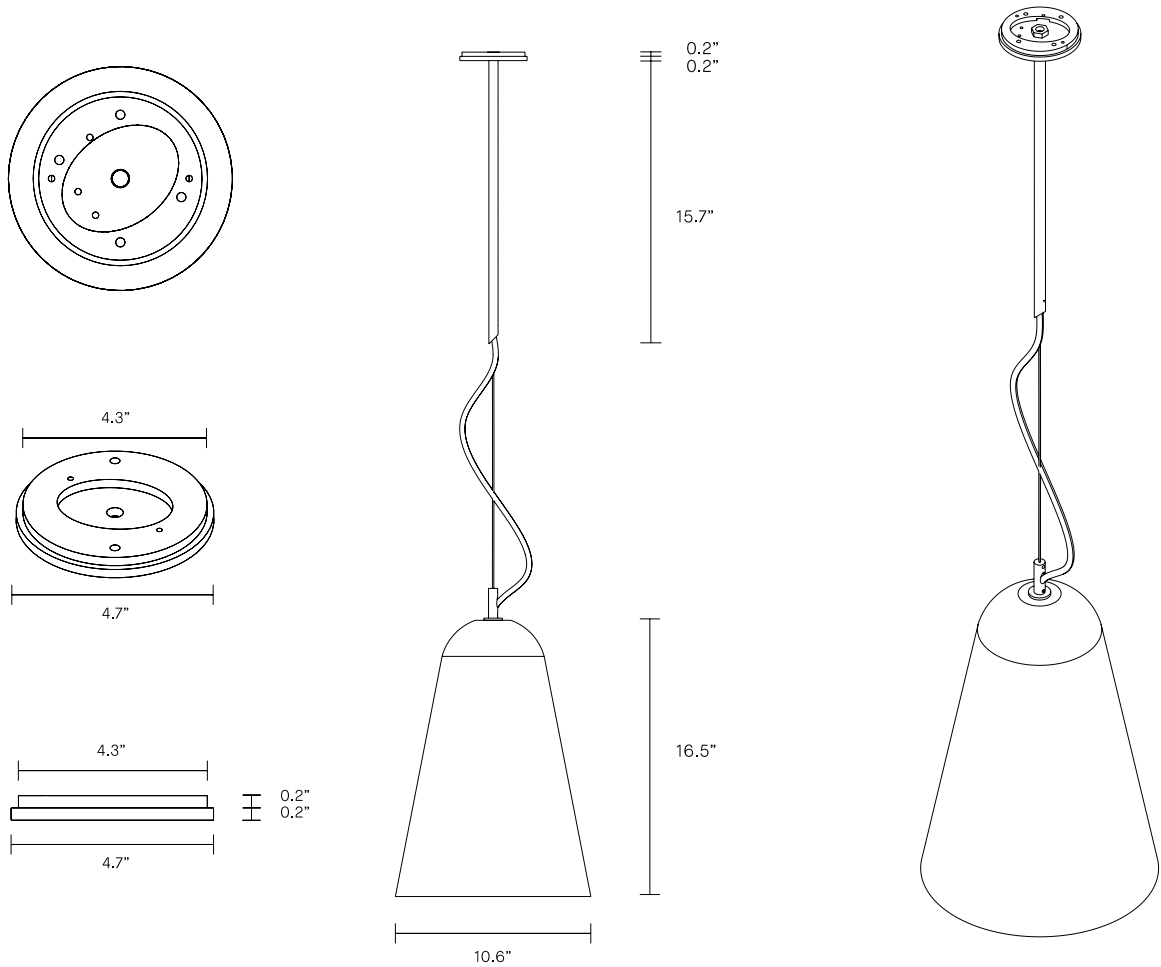

DOMI COLLECTION

PENDANT

UL SPECIFICATION SHEET

NORTH AMERICA

DO_P_S_L_19V1

ABOUT DOMI

Embrace the art of light with the Domi pendant imbued with a sense of weightlessness, this unique design appears to float in mid air.

Crafted from mouth blown glass, the delicate curves of the bellshaped Domi shade are contrasted by the detailed fittings.

Domi is available in wall sconce and pendant.

LEAD TIME

8 - 10 weeks

LIGHT SOURCE

110V E12 3.7" (60W)
Convertible

Dimmable

INSTALLATION

Supplied with mounting plate to fit 4.0/3.5 Jbox

WEIGHT

10lb

FITTING FINISHES

Matte White (cover)
Articolo Black
Mid Bronze
Brass

FLEX CORD COLOURS

White (cover)
Black
Ivory

SHADE COMBINATIONS

2/3 White Frost (cover)