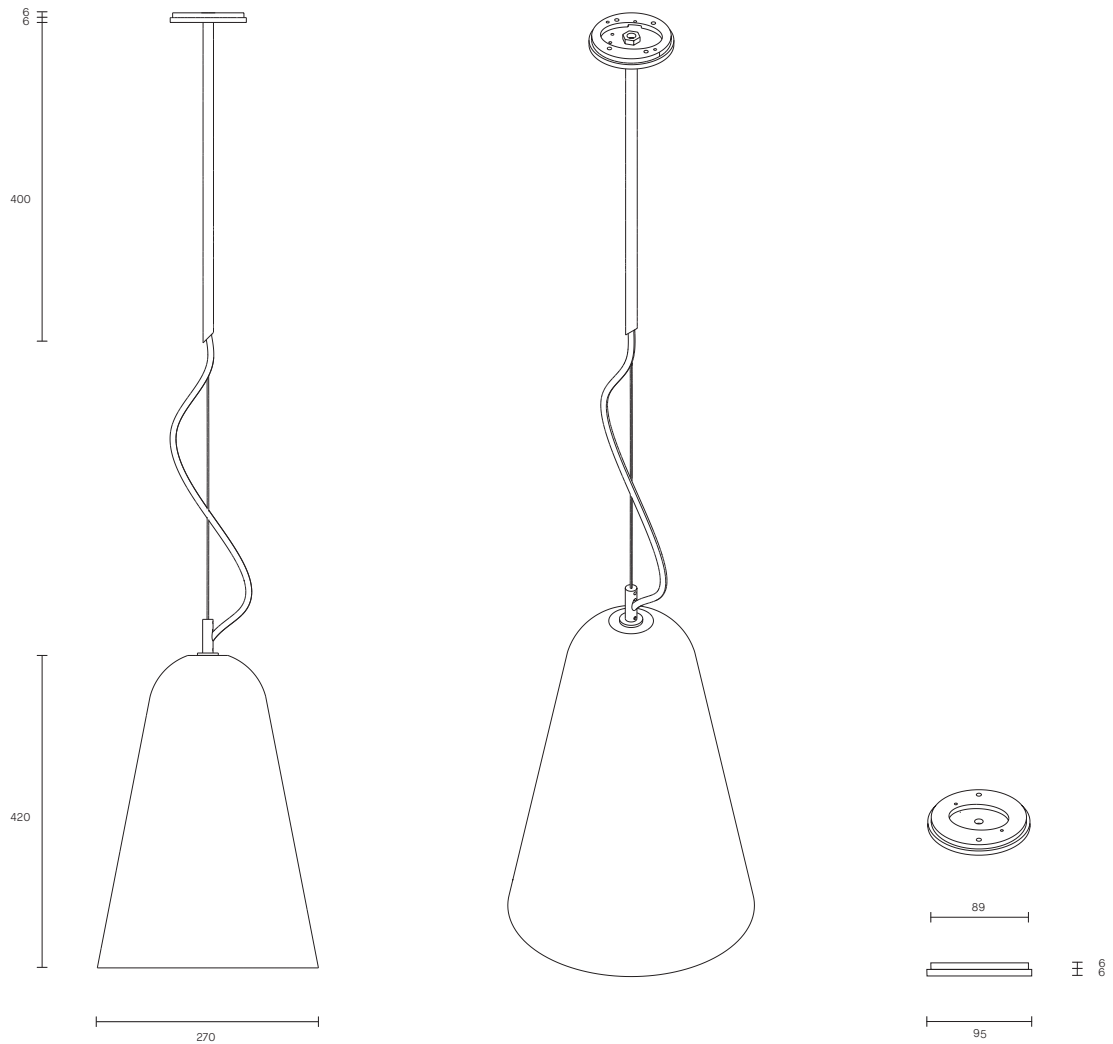

DOMI COLLECTION

PENDANT

SPECIFICATION SHEET

AUSTRALIA / INTERNATIONAL

ABOUT DOMI

Embrace the art of light with the Domi wall sconce imbued with a sense of weightlessness, this unique design appears to float in mid air, gently skirting the wall.

Crafted from mouth blown glass, the delicate curves of the bellshaped Domi shade are contrasted by the detailed fittings.

DomI is available in wall sconce and pendant.

LEAD TIME

6 - 8 weeks

LIGHT SOURCE

240V E14 Fancy Round 30W

2700k warm white

405 lumens

Dimmable

Globe included

WEIGHT

4.5kg

CERTIFICATION

CE/AU

White (shown)

Black

Natural Linen

Black / White Mix

Mid Grey

SHADE COLOURS

2/3 White Frost (shown)