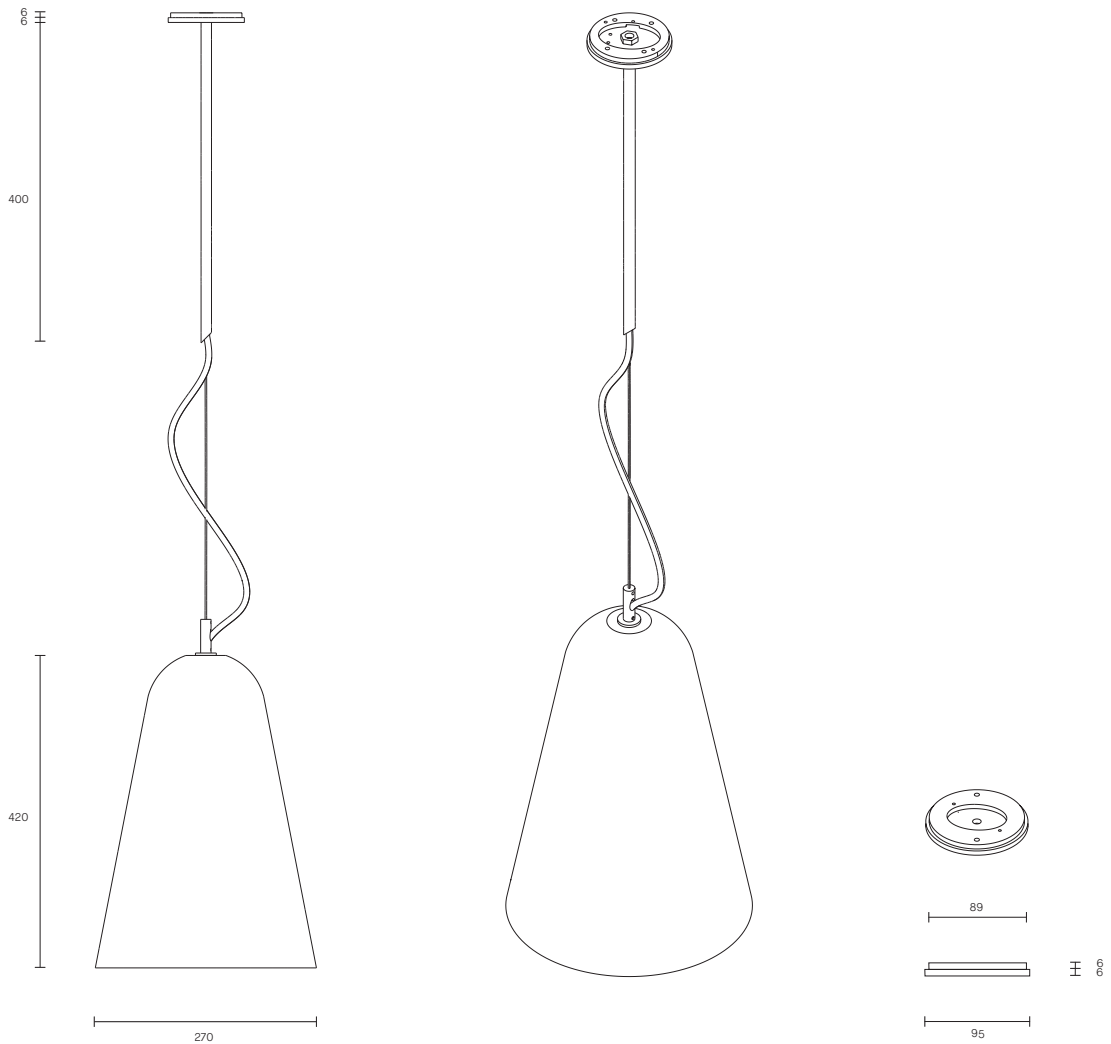

DOMI COLLECTION

PENDANT

SPECIFICATION SHEET

AUSTRALIA / INTERNATIONAL

ABOUT DOMI

Embrace the art of light with the Domi wall sconce imbued with a sense of weightlessness, this unique design appears to float in mid air, gently skirting the wall.

Crafted from mouth blown glass, the delicate curves of the bellshaped Domi shade are contrasted by the detailed fittings.

DomI is available in wall sconce and pendant.

LEAD TIME

6 - 8 weeks

LIGHT SOURCE

240V E14 Fancy Round 4W LED

2700k warm white

400 lumens

Dimmable

Globe included

WEIGHT

4.5kg

CERTIFICATION

CE/AU

White (shown)

Black

Natural Linen

Black / White Mix

Mid Grey

SHADE COLOURS

2/3 White Frost (shown)