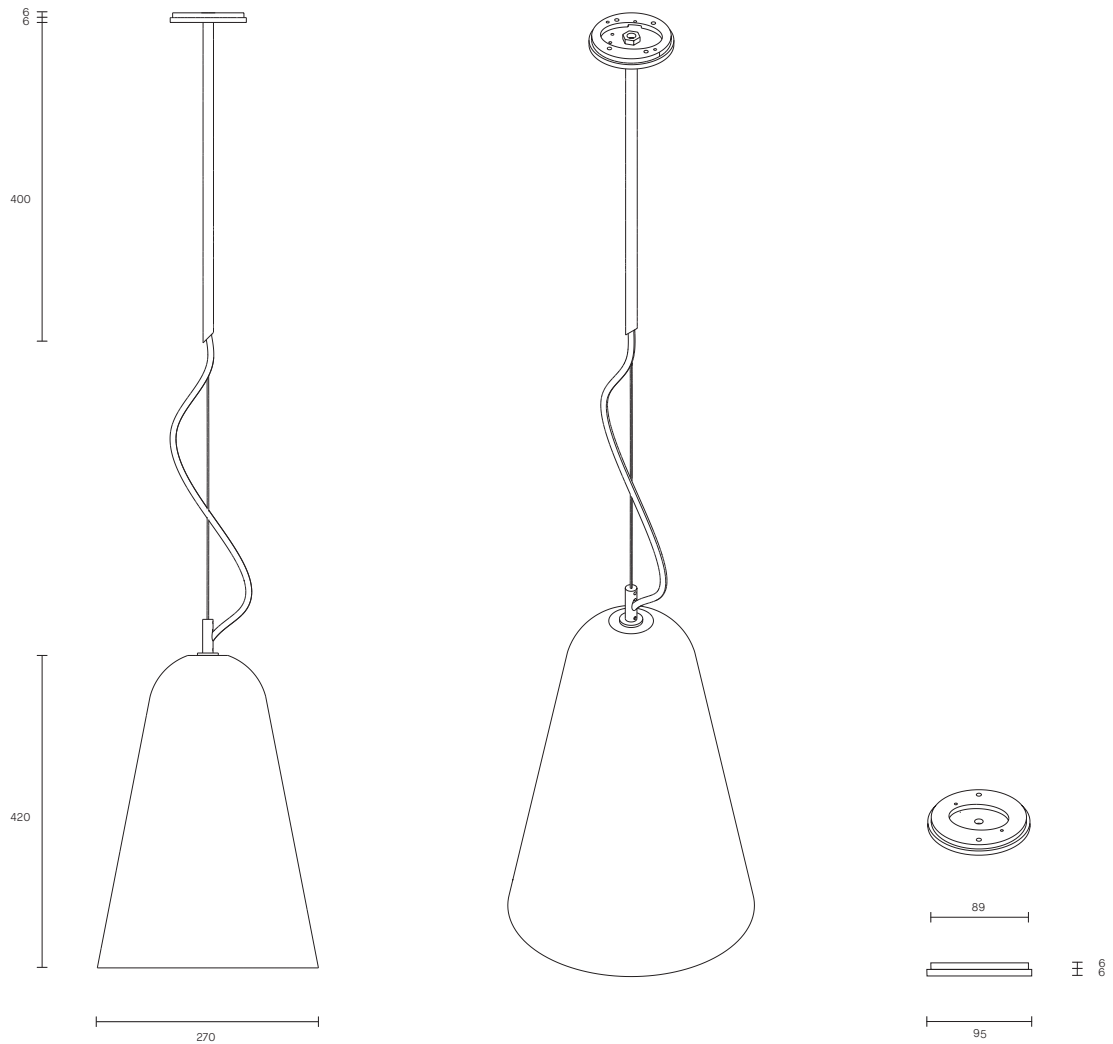

DOMI COLLECTION

PENDANT

SPECIFICATION SHEET

AUSTRALIA / INTERNATIONAL

DO_P_S_AU_20V2

ABOUT DOMI

Embrace the art of light with the Domi wall sconce imbued with a sense of weightlessness, this unique design appears to float in mid air, gently skirting the wall.

Crafted from mouth blown glass, the delicate curves of the bellshaped Domi shade are contrasted by the detailed fittings.

Domi is available in wall sconce and pendant.

LEAD TIME

6 - 8 weeks

LIGHT SOURCE

240V E14 Fancy Round 4W LED
2700k warm white
400 lumens
Dimmable
Globe included

CUSTOMISATION

Standard drop length up to 1200mm. Additional charge will apply for longer drop lengths, price upon request.

WEIGHT

4.5kg

CERTIFICATION

CE/AU

WARRANTY

3 years

FITTING FINISHES

Matte White (shown)
Articolo Black
Brass
Mid Bronze

FLEX CORD COLOURS

White (shown)
Black
Natural Linen
Black / White Mix
Light Grey Linen

SHADE COLOURS

2/3 White Frost (shown)