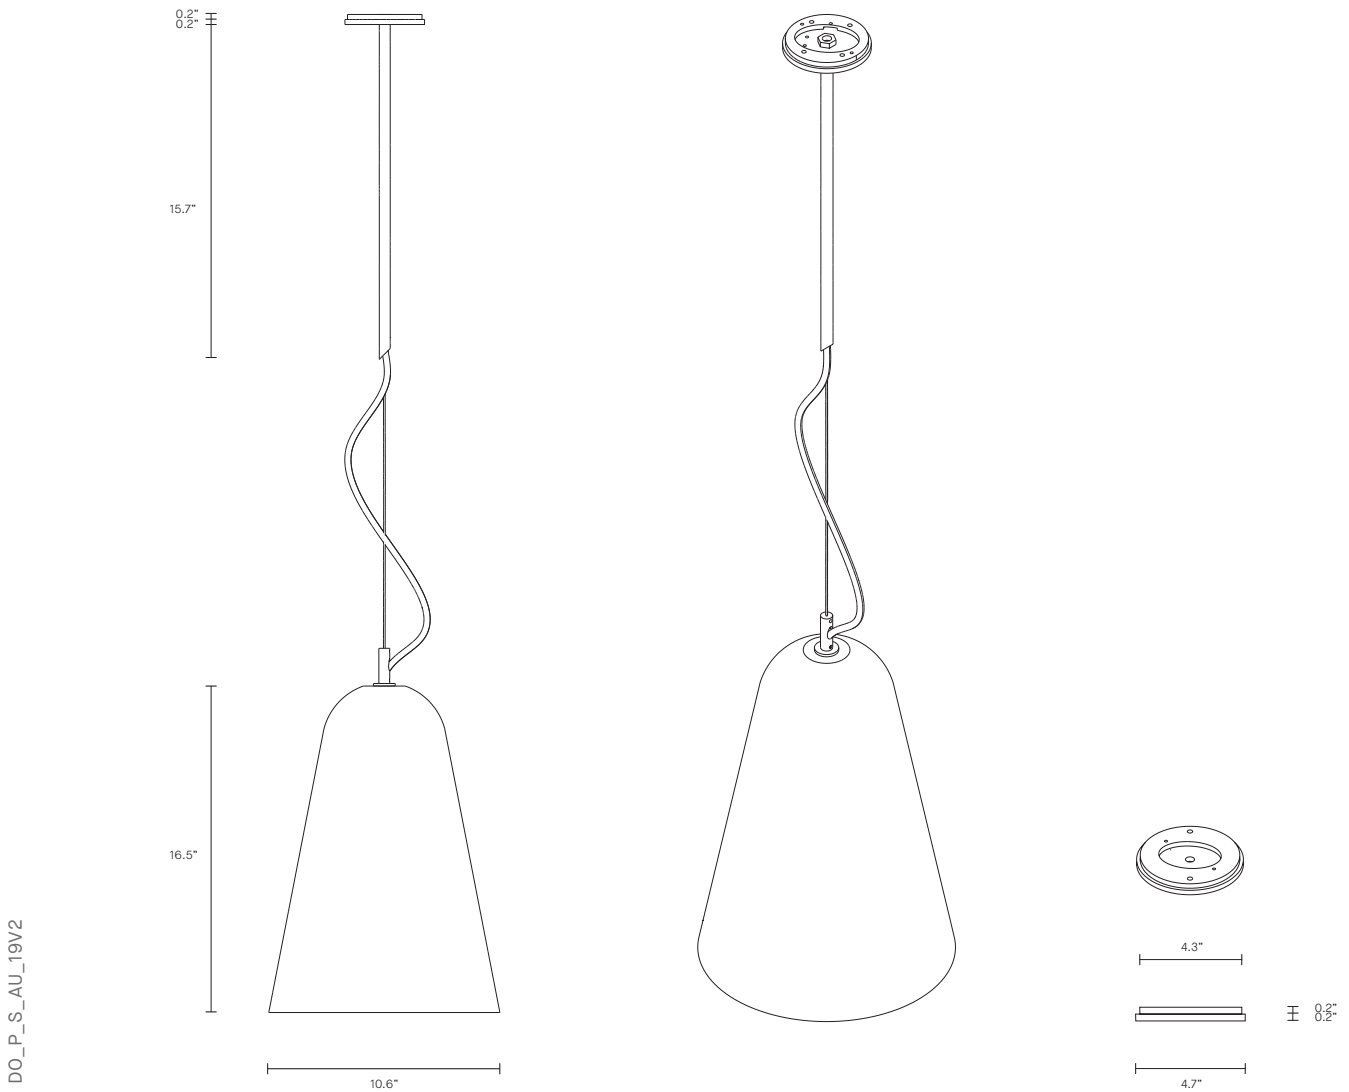

DOMI COLLECTION

PENDANT

UL SPECIFICATION SHEET

NORTH AMERICA

ABOUT DOMI

Embrace the art of light with the Domi wall sconce imbued with a sense of weightlessness, this unique design appears to float in mid air, gently skirting the wall.

Crafted from mouth blown glass, the delicate curves of the bellshaped Domi shade are contrasted by the detailed fittings.

DomI is available in wall sconce and pendant.

LEAD TIME

8 - 10 weeks

LIGHT SOURCE

110V E12 6W LED
2700k warm white
600 lumens
Dimmable
Globe included

WEIGHT

10lb

CERTIFICATION

US/ETL/CA

WARRANTY

3 years

FITTING FINISHES

Matte White (shown)
Articolo Black
Brass
Mid Bronze

FLEX CORD COLOURS

White (shown)
Black
Ivory

SHADE COLOURS

2/3 White Frost (shown)