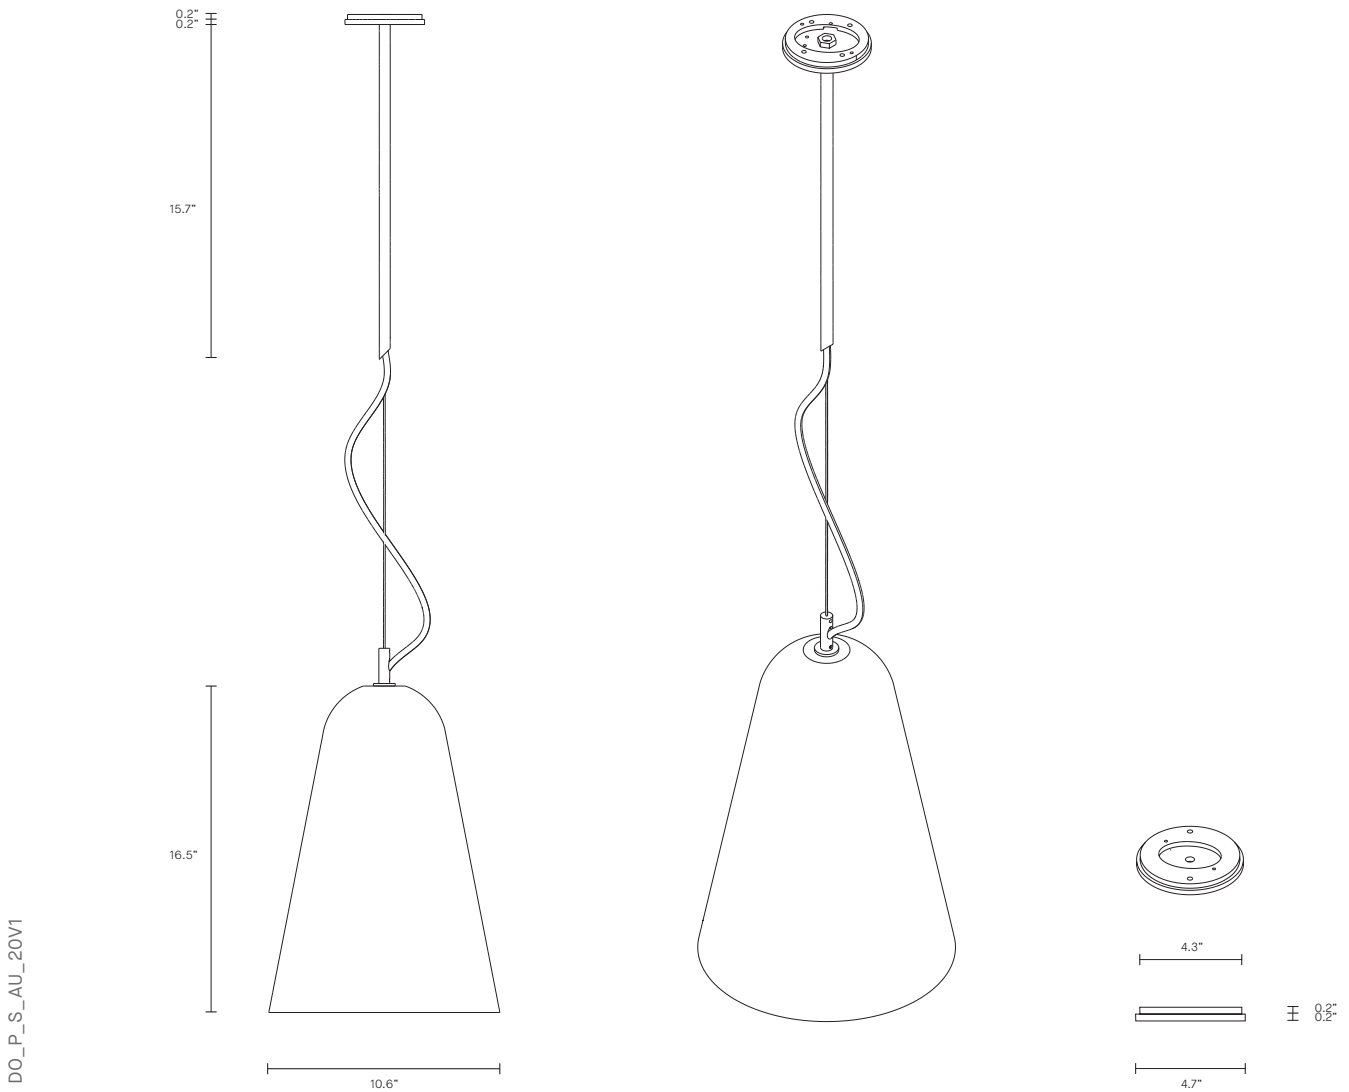

DOMI COLLECTION

PENDANT

UL SPECIFICATION SHEET

NORTH AMERICA

ABOUT DOMI

Embrace the art of light with the Domi wall sconce imbued with a sense of weightlessness, this unique design appears to float in mid air, gently skirting the wall.

Crafted from mouth blown glass, the delicate curves of the bellshaped Domi shade are contrasted by the detailed fittings.

DomI is available in wall sconce and pendant.

LEAD TIME

8 - 10 weeks

LIGHT SOURCE

110V E12 6W LED
2700k warm white
350 lumens
Dimmable
Globe included

WEIGHT

10lb

CERTIFICATION

US/ETL/CA

WARRANTY

3 years

FITTING FINISHES

Matte White (shown)
Articolo Black
Brass
Mid Bronze

FLEX CORD COLOURS

White (shown)
Black
Ivory

SHADE COLOURS

2/3 White Frost (shown)