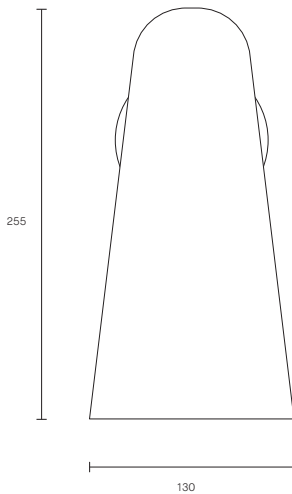

DOMI COLLECTION

WALL SCONCE

SPECIFICATION SHEET

AUSTRALIA / INTERNATIONAL

DO_WS_S_AU_19V2

ABOUT DOMI

Embrace the art of light with the Domi wall sconce imbued with a sense of weightlessness, this unique design appears to float in mid air, gently skirting the wall.

Crafted from mouth blown glass, the delicate curves of the bellshaped Domi shade are contrasted by the detailed fittings and an autumnal colour palette.

Domi is available in wall sconce and pendant.

LEAD TIME

6 - 8 weeks

LIGHT SOURCE

12V 1W LED Board
3000K warm white
130 lumens

INSTALLATION

Supplied with external driver

WEIGHT

2kg

CERTIFICATION

CE/AU

WARRANTY

3 years

FITTING FINISHES

Brass
Mid Bronze
Articolo Black (shown)
Matte White

SHADE COMBINATIONS

Clear
Grey
White Frost
Smoke (shown)
Drunken Emerald