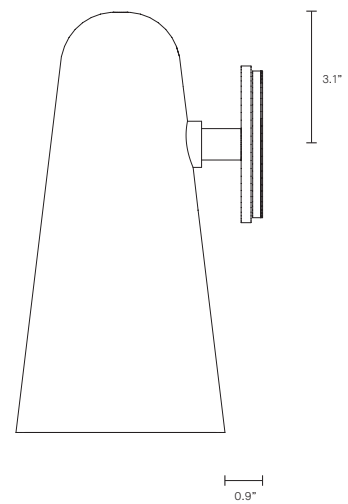

DOMI COLLECTION

WALL SCONCE

UL SPECIFICATION SHEET

NORTH AMERICA

DO_WS_S_AU_19V2

ABOUT DOMI

Embrace the art of light with the Domi wall sconce imbued with a sense of weightlessness, this unique design appears to float in mid air, gently skirting the wall.

Crafted from mouth blown glass, the delicate curves of the bellshaped Domi shade are contrasted by the detailed fittings and an autumnal colour palette.

Domi is available in wall sconce and pendant.

LEAD TIME

8 - 10 weeks

LIGHT SOURCE

12V 1W LED Board
3000K warm white
130 lumens

INSTALLATION

Supplied with external driver
and mounting plate to fit 4.0/3.5
Jbox

WEIGHT

4.4lb

CERTIFICATION

US/ETL/CA

WARRANTY

3 years

FITTING FINISHES

Brass
Mid Bronze
Articolo Black (shown)
Matte White

SHADE COMBINATIONS

Clear
Grey
White Frost
Smoke (shown)
Drunken Emerald