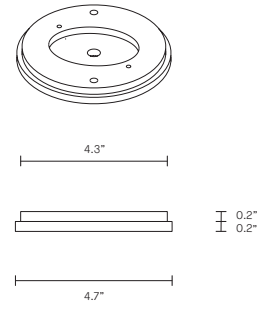

DOMI COLLECTION

WALL SCONCE

UL SPECIFICATION SHEET

NORTH AMERICA

DO_WS_S_AU_19V2

ABOUT DOMI

Embrace the art of light with the Domi wall sconce imbued with a sense of weightlessness, this unique design appears to float in mid air, gently skirting the wall.

Crafted from mouth blown glass, the delicate curves of the bellshaped Domi shade are contrasted by the detailed fittings and an autumnal colour palette.

Domi is available in wall sconce and pendant.

LEAD TIME

8 - 10 weeks

LIGHT SOURCE

12V 1W LED Board
3000K warm white
130 lumens

INSTALLATION

Supplied with external driver
and mounting plate to fit 4.0/3.5
Jbox

WEIGHT

4.4lb

CERTIFICATION

US/ETL/CA

WARRANTY

3 years

FITTING FINISHES

Brass
Mid Bronze
Articolo Black (shown)
Matte White

SHADE COMBINATIONS

Clear
Grey
White Frost
Smoke (shown)
Drunken Emerald