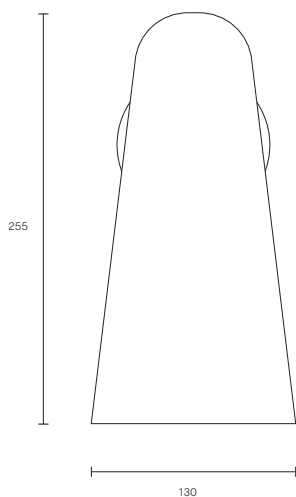

DOMI COLLECTION

WALL SCONCE

SPECIFICATION SHEET

AUSTRALIA / INTERNATIONAL

DO_WS_S_AU_19V2

ABOUT DOMI

Embrace the art of light with the Domi wall sconce imbued with a sense of weightlessness, this unique design appears to float in mid air, gently skirting the wall.

6 - 8 weeks

LIGHT SOURCE

12V 1W LED Board
3000K warm white
130 lumens

INSTALLATION

Supplied with external driver

WEIGHT

2kg

CERTIFICATION