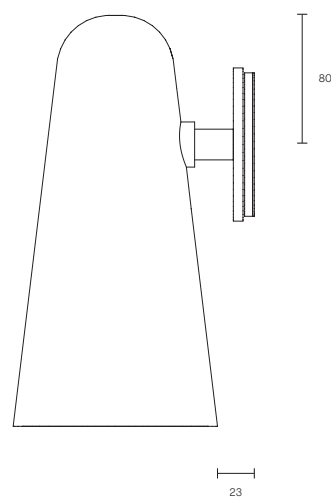

DOMI COLLECTION

WALL SCONCE

SPECIFICATION SHEET

AUSTRALIA / INTERNATIONAL

DO_WS_S_AU_19V2

ABOUT DOMI

Embrace the art of light with the Domi wall sconce imbued with a sense of weightlessness, this unique design appears to float in mid air, gently skirting the wall.

Crafted from mouth blown glass, the delicate curves of the bellshaped Domi shade are contrasted by the detailed fittings and an autumnal colour palette.

Domi is available in wall sconce and pendant.

LEAD TIME