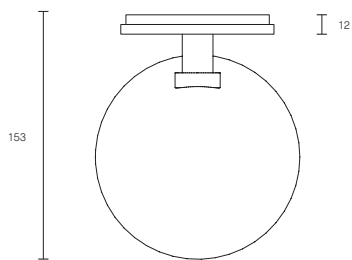

DOMI COLLECTION

WALL SCONCE

SPECIFICATION SHEET

AUSTRALIA / INTERNATIONAL

DO_WS_S_AU_19V2

ABOUT DOMI

Embrace the art of light with the Domi wall sconce imbued with a sense of weightlessness, this unique design appears to float in mid air, gently skirting the wall.