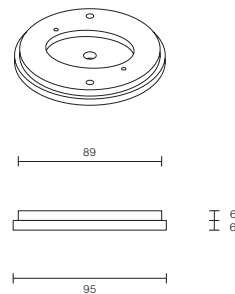

DOMI COLLECTION

WALL SCONCE

SPECIFICATION SHEET

AUSTRALIA / INTERNATIONAL

DO_WS_S_AU_19V2

ABOUT DOMI

Embrace the art of light with the Domi wall sconce imbued with a sense of weightlessness, this unique design appears to float in mid air, gently skirting the wall.