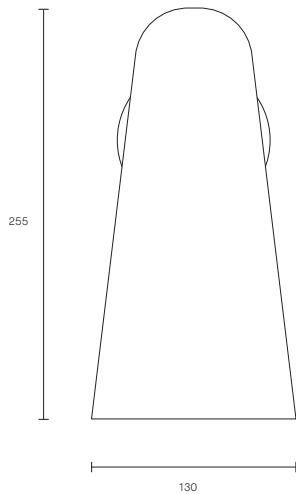

DOMI COLLECTION

WALL SCONCE

SPECIFICATION SHEET

AUSTRALIA / INTERNATIONAL

DO_WS_S_AU_19V2

ABOUT DOMI

Embrace the art of light with the Domi wall sconce imbued with a sense of weightlessness, this unique design appears to float in mid air, gently skirting the wall.

Crafted from mouth blown glass, the delicate curves of the bellshaped Domi shade are contrasted by the detailed fittings and an autumnal colour palette.

Domi is available in wall sconce and pendant.

LEAD TIME

6 - 8 weeks

LIGHT SOURCE

12V 1W LED Board
3000K warm white
130 lumens

INSTALLATION

Supplied with external driver

WEIGHT

2kg

CERTIFICATION

CE/AU

WARRANTY

3 years

FITTING FINISHES

Brass
Mid Bronze
Articolo Black
Matte White (shown)

SHADE COMBINATIONS

Clear
Grey
White Frost (shown)
Smoke
Drunken Emerald