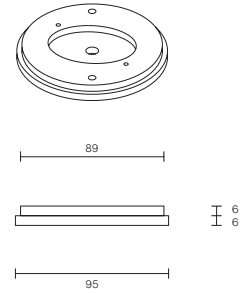

DOMI COLLECTION

WALL SCONCE

SPECIFICATION SHEET

AUSTRALIA / INTERNATIONAL

DO_WS_S_AU_19V2

ABOUT DOMI

Embrace the art of light with the Domi wall sconce imbued with a sense of weightlessness, this unique design appears to float in mid air, gently skirting the wall.

Crafted from mouth blown glass, the delicate curves of the bellshaped Domi shade are contrasted by the detailed fittings and an autumnal colour palette.

Domi is available in wall sconce and pendant.

LEAD TIME

6 - 8 weeks

LIGHT SOURCE

12V 1W LED Board
3000K warm white
130 lumens

INSTALLATION

Supplied with external driver

WEIGHT

2kg

CERTIFICATION

CE/AU

WARRANTY

3 years

FITTING FINISHES

Brass
Mid Bronze
Articolo Black
Matte White (shown)

SHADE COMBINATIONS

Clear
Grey
White Frost (shown)
Smoke
Drunken Emerald