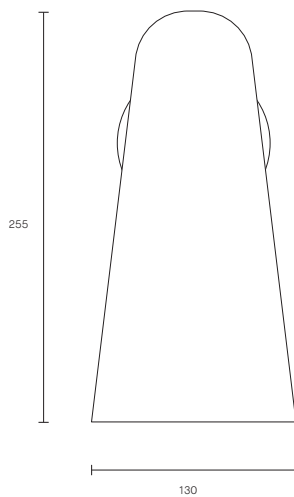

DOMI COLLECTION

WALL SCONCE

SPECIFICATION SHEET

AUSTRALIA / INTERNATIONAL

DO_WS_S_AU_20V1

ABOUT DOMI

Embrace the art of light with the Domi wall sconce imbued with a sense of weightlessness, this unique design appears to float in mid air, gently skirting the wall.