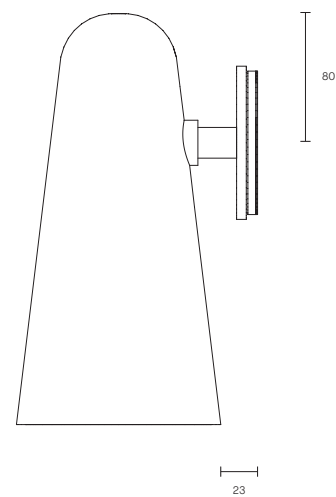

DOMI COLLECTION

WALL SCONCE

SPECIFICATION SHEET

AUSTRALIA / INTERNATIONAL

DO_WS_S_AU_20V1

ABOUT DOMI

Embrace the art of light with the Domi wall sconce imbued with a sense of weightlessness, this unique design appears to float in mid air, gently skirting the wall.