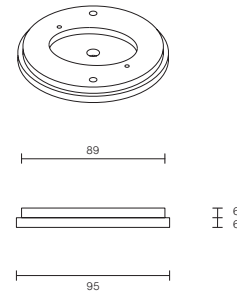

DOMI COLLECTION

WALL SCONCE

SPECIFICATION SHEET

AUSTRALIA / INTERNATIONAL

DO_WS_S_AU_20V1

ABOUT DOMI

Embrace the art of light with the Domi wall sconce imbued with a sense of weightlessness, this unique design appears to float in mid air, gently skirting the wall.