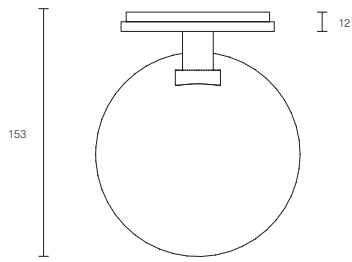

DOMI COLLECTION

WALL SCONCE

SPECIFICATION SHEET

AUSTRALIA / INTERNATIONAL

DO_WS_S_AU_20V1

ABOUT DOMI

Embrace the art of light with the Domi wall sconce imbued with a sense of weightlessness, this unique design appears to float in mid air, gently skirting the wall.