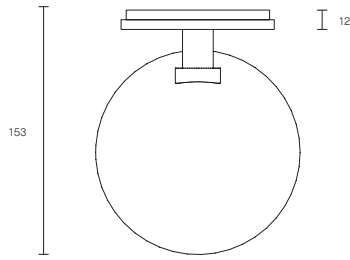

DOMI COLLECTION

WALL SCONCE

SPECIFICATION SHEET

AUSTRALIA / INTERNATIONAL

DO_WS_S_AU_20V1

ABOUT DOMI

Embrace the art of light with the Domi wall sconce imbued with a sense of weightlessness, this unique design appears to float in mid air, gently skirting the wall.