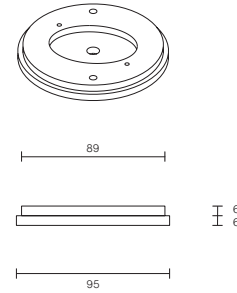

DOMI COLLECTION

WALL SCONCE

SPECIFICATION SHEET

AUSTRALIA / INTERNATIONAL

DO_WS_S_AU_20V1

ABOUT DOMI

Embrace the art of light with the Domi wall sconce imbued with a sense of weightlessness, this unique design appears to float in mid air, gently skirting the wall.