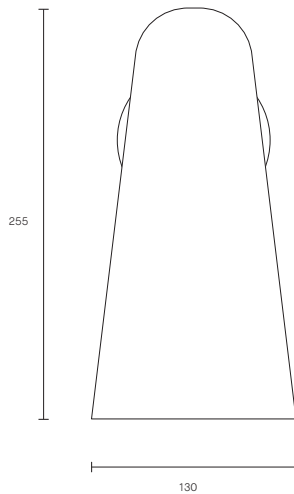

DOMI COLLECTION

WALL SCONCE

SPECIFICATION SHEET

AUSTRALIA / INTERNATIONAL

DO_WS_S_AU_20V1

ABOUT DOMI

Embrace the art of light with the Domi wall sconce imbued with a sense of weightlessness, this unique design appears to float in mid air, gently skirting the wall.