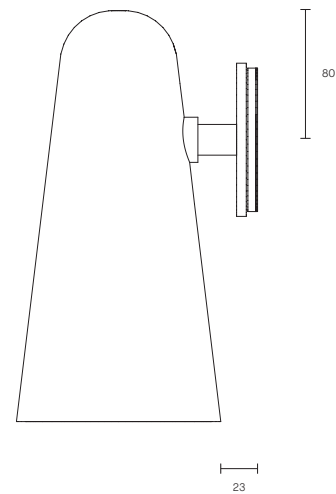

DOMI COLLECTION

WALL SCONCE

SPECIFICATION SHEET

AUSTRALIA / INTERNATIONAL

DO_WS_S_AU_20V1

ABOUT DOMI

Embrace the art of light with the Domi wall sconce imbued with a sense of weightlessness, this unique design appears to float in mid air, gently skirting the wall.