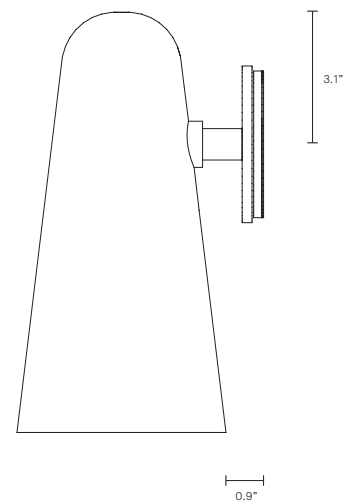

DOMI COLLECTION

WALL SCONCE

UL SPECIFICATION SHEET

NORTH AMERICA

DO_WS_S_AU_19V2

ABOUT DOMI

Embrace the art of light with the Domi wall sconce imbued with a sense of weightlessness, this unique design appears to float in mid air, gently skirting the wall.

Crafted from mouth blown glass, the delicate curves of the bellshaped Domi shade are contrasted by the detailed fittings and an autumnal colour palette.

Domi is available in wall sconce and pendant.

LEAD TIME

8 - 10 weeks

LIGHT SOURCE

12V 1W LED Board
3000K warm white
130 lumens

INSTALLATION

Supplied with external driver
and mounting plate to fit 4.0/3.5
Jbox

WEIGHT

4.4lb

CERTIFICATION

US/ETL/CA

WARRANTY

3 years

FITTING FINISHES

Brass
Mid Bronze
Articolo Black
Matte White (shown)

SHADE COMBINATIONS

Clear
Grey
White Frost (shown)
Smoke
Drunken Emerald