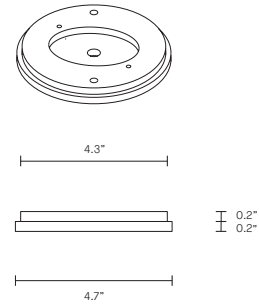

DOMI COLLECTION

WALL SCONCE

UL SPECIFICATION SHEET

NORTH AMERICA

DO_WS_S_AU_19V2

ABOUT DOMI

Embrace the art of light with the Domi wall sconce imbued with a sense of weightlessness, this unique design appears to float in mid air, gently skirting the wall.

Crafted from mouth blown glass, the delicate curves of the bellshaped Domi shade are contrasted by the detailed fittings and an autumnal colour palette.

Domi is available in wall sconce and pendant.

LEAD TIME

8 - 10 weeks

LIGHT SOURCE

12V 1W LED Board
3000K warm white
130 lumens

INSTALLATION

Supplied with external driver
and mounting plate to fit 4.0/3.5
Jbox

WEIGHT

4.4lb

CERTIFICATION

US/ETL/CA

WARRANTY

3 years

FITTING FINISHES

Brass
Mid Bronze
Articolo Black
Matte White (shown)

SHADE COMBINATIONS

Clear
Grey
White Frost (shown)
Smoke
Drunken Emerald