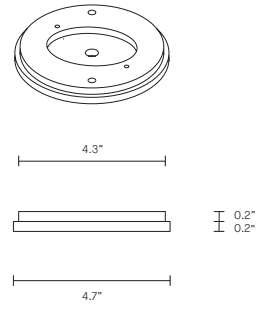

DOMI COLLECTION

WALL SCONCE

UL SPECIFICATION SHEET

NORTH AMERICA

DO_WS_S_AU_20V1

ABOUT DOMI

Embrace the art of light with the Domi wall sconce imbued with a sense of weightlessness, this unique design appears to float in mid air, gently skirting the wall.