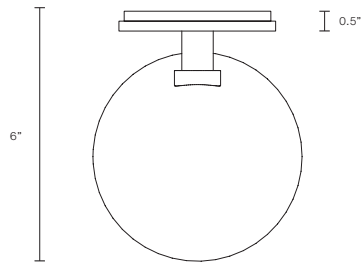

DOMI COLLECTION

WALL SCONCE

UL SPECIFICATION SHEET

NORTH AMERICA

DO_WS_S_AU_20V1

ABOUT DOMI

Embrace the art of light with the Domi wall sconce imbued with a sense of weightlessness, this unique design appears to float in mid air, gently skirting the wall.

8 - 10 weeks

LIGHT SOURCE

110V E12 6W LED
2700K warm white
600 lumens
Dimmable
Globe included

INSTALLATION

Supplied with external driver
and mounting plate to fit 4.0/3.5
Jbox

WEIGHT

4.4lb

CERTIFICATION