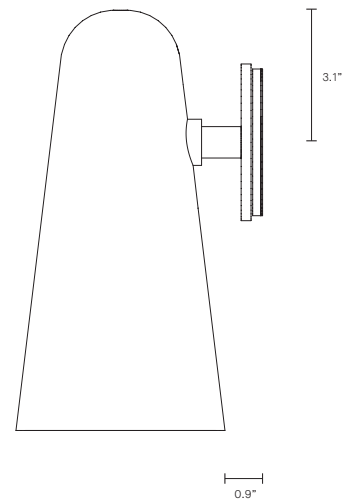

DOMI COLLECTION

WALL SCONCE

UL SPECIFICATION SHEET

NORTH AMERICA

DO_WS_S_AU_20V1

ABOUT DOMI

Embrace the art of light with the Domi wall sconce imbued with a sense of weightlessness, this unique design appears to float in mid air, gently skirting the wall.