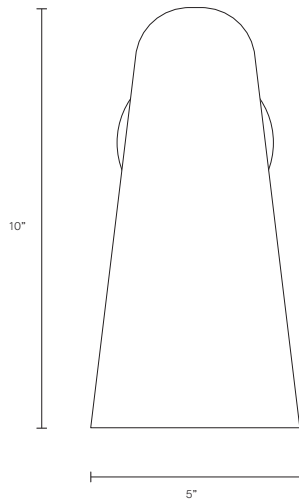

DOMI COLLECTION

WALL SCONCE

UL SPECIFICATION SHEET

NORTH AMERICA

DO_WS_S_AU_20V1

ABOUT DOMI

Embrace the art of light with the Domi wall sconce imbued with a sense of weightlessness, this unique design appears to float in mid air, gently skirting the wall.