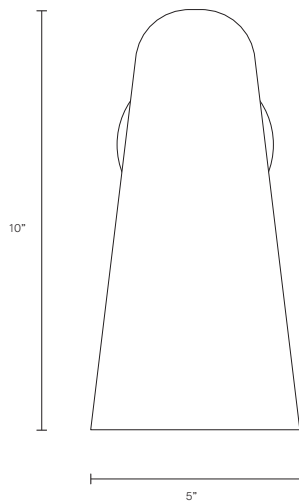

DOMI COLLECTION

WALL SCONCE

UL SPECIFICATION SHEET

NORTH AMERICA

DO_WS_S_AU_20V2

ABOUT DOMI

Embrace the art of light with the Domi wall sconce imbued with a sense of weightlessness, this unique design appears to float in mid air, gently skirting the wall.

8 - 10 weeks

LIGHT SOURCE

110V E12 6W LED
2700K warm white
350 lumens
Dimmable
Globe included

INSTALLATION

Supplied with mounting plate to fit 4.0/3.5 Jbox

WEIGHT

4.4lb

CERTIFICATION