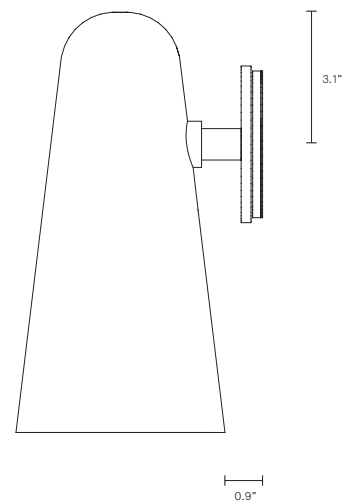

DOMI COLLECTION

WALL SCONCE

UL SPECIFICATION SHEET

NORTH AMERICA

DO_WS_S_AU_20V2

ABOUT DOMI

Embrace the art of light with the Domi wall sconce imbued with a sense of weightlessness, this unique design appears to float in mid air, gently skirting the wall.

8 - 10 weeks

LIGHT SOURCE

110V E12 6W LED
2700K warm white
350 lumens
Dimmable
Globe included

INSTALLATION

Supplied with mounting plate to fit 4.0/3.5 Jbox

WEIGHT

4.4lb

CERTIFICATION