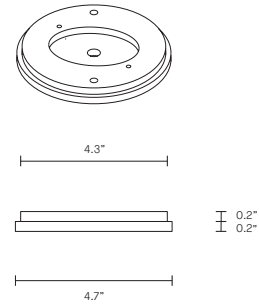

DOMI COLLECTION

WALL SCONCE

UL SPECIFICATION SHEET

NORTH AMERICA

DO_WS_S_AU_20V2

ABOUT DOMI

Embrace the art of light with the Domi wall sconce imbued with a sense of weightlessness, this unique design appears to float in mid air, gently skirting the wall.

8 - 10 weeks

LIGHT SOURCE

110V E12 6W LED
2700K warm white
350 lumens
Dimmable
Globe included

INSTALLATION

Supplied with mounting plate to fit 4.0/3.5 Jbox

WEIGHT

4.4lb

CERTIFICATION