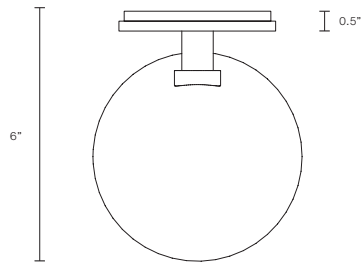

DOMI COLLECTION

WALL SCONCE

UL SPECIFICATION SHEET

NORTH AMERICA

DO_WS_S_AU_20V2

ABOUT DOMI

Embrace the art of light with the Domi wall sconce imbued with a sense of weightlessness, this unique design appears to float in mid air, gently skirting the wall.

8 - 10 weeks

LIGHT SOURCE

110V E12 6W LED
2700K warm white
350 lumens
Dimmable
Globe included

INSTALLATION

Supplied with mounting plate to fit 4.0/3.5 Jbox

WEIGHT

4.4lb

CERTIFICATION