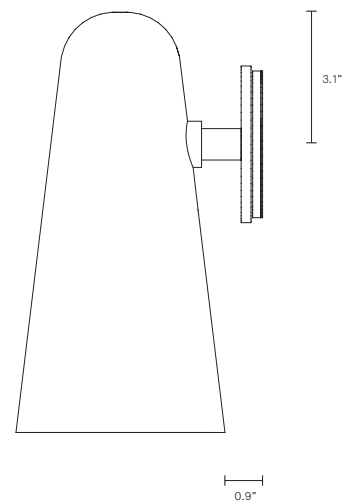

DOMI COLLECTION

WALL SCONCE

UL SPECIFICATION SHEET

NORTH AMERICA

DO_WS_S_AU_19V2

ABOUT DOMI

Embrace the art of light with the Domi wall sconce imbued with a sense of weightlessness, this unique design appears to float in mid air, gently skirting the wall.

Crafted from mouth blown glass, the delicate curves of the bellshaped Domi shade are contrasted by the detailed fittings and an autumnal colour palette.

Domi is available in wall sconce and pendant.

LEAD TIME

8 - 10 weeks

LIGHT SOURCE

12V 1W LED Board
3000K warm white
130 lumens

INSTALLATION

Supplied with external driver and mounting plate to fit 4.0/3.5 Jbox

WEIGHT

4.4lb

CERTIFICATION

US/ETL/CA

WARRANTY

3 years

FITTING FINISHES

Brass
Mid Bronze (shown)
Articolo Black
Matte White

SHADE COMBINATIONS

Clear (shown)
Grey
White Frost
Smoke
Drunken Emerald