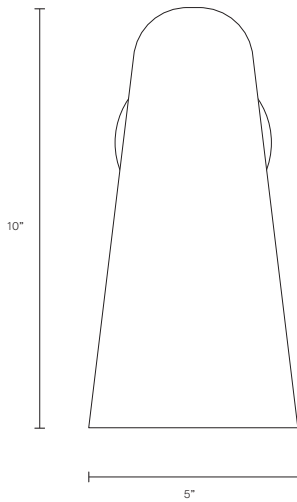

DOMI COLLECTION

WALL SCONCE

UL SPECIFICATION SHEET

NORTH AMERICA

DO_WS_S_AU_19V2

ABOUT DOMI

Embrace the art of light with the Domi wall sconce imbued with a sense of weightlessness, this unique design appears to float in mid air, gently skirting the wall.