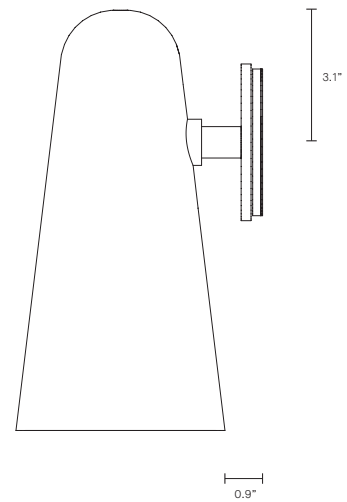

DOMI COLLECTION

WALL SCONCE

UL SPECIFICATION SHEET

NORTH AMERICA

DO_WS_S_AU_19V2

ABOUT DOMI

Embrace the art of light with the Domi wall sconce imbued with a sense of weightlessness, this unique design appears to float in mid air, gently skirting the wall.