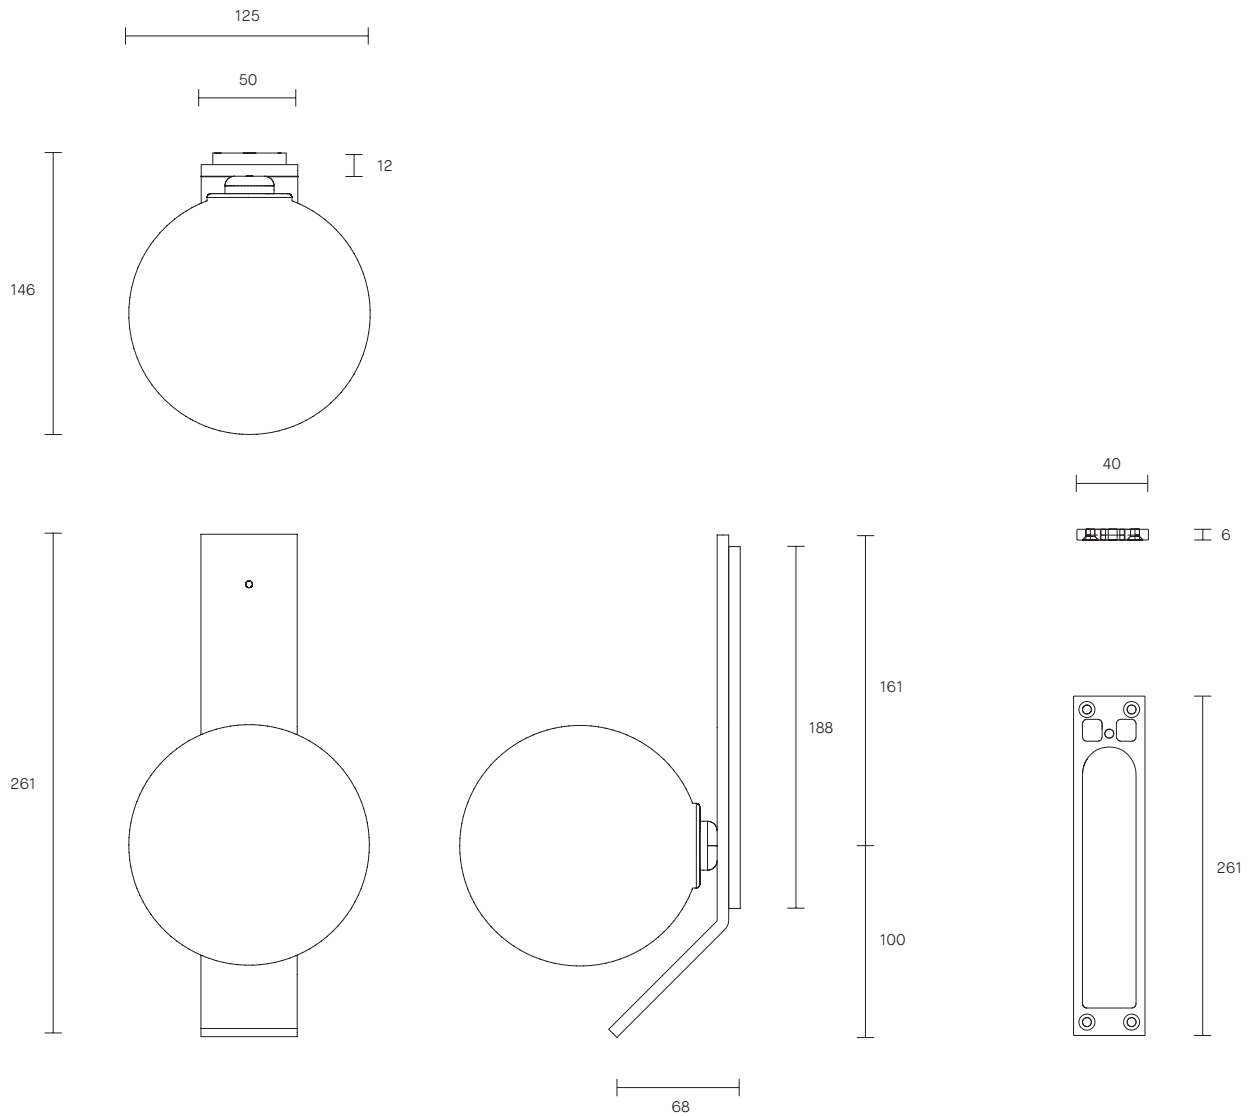

DUO COLLECTION
WALL SCONCE WITH KICK

SPECIFICATION SHEET
AUSTRALIA / INTERNATIONAL

ARTICOLO

DUO COLLECTION

WALL SCONCE WITH KICK

SPECIFICATION SHEET

AUSTRALIA / INTERNATIONAL

DU_WSK_S_AU_19V1

ABOUT DUO

The Duo's simple yet elegant shape draws the eye to its unique materiality, demonstrating the fluidity of form in mouth-blown glass through a compelling design.

Duo's understated and restrained refinement responds admirably to a range of materials palettes suitable for both residential and commercial interiors. Established by the exploration of tone found in mouth blown glass Duo has been redefined in Articolo's signature drunken emerald, available in both Wall Sconce and Pendant.

LEAD TIME

6 - 8 weeks

LIGHT SOURCE

12V G4 2W LED bipin
2700k warm white
200 lumens
Dimmable
Globe included

INSTALLATION

Supplied with external driver

WEIGHT

2kg

CERTIFICATION

CE/AU

WARRANTY

3 years

FITTING DESIGN

Kick (shown)
Flat
Round

FITTING FINISH

Brass
Mid Bronze
Satin Nickel
Articolo Black (shown)
Matte White