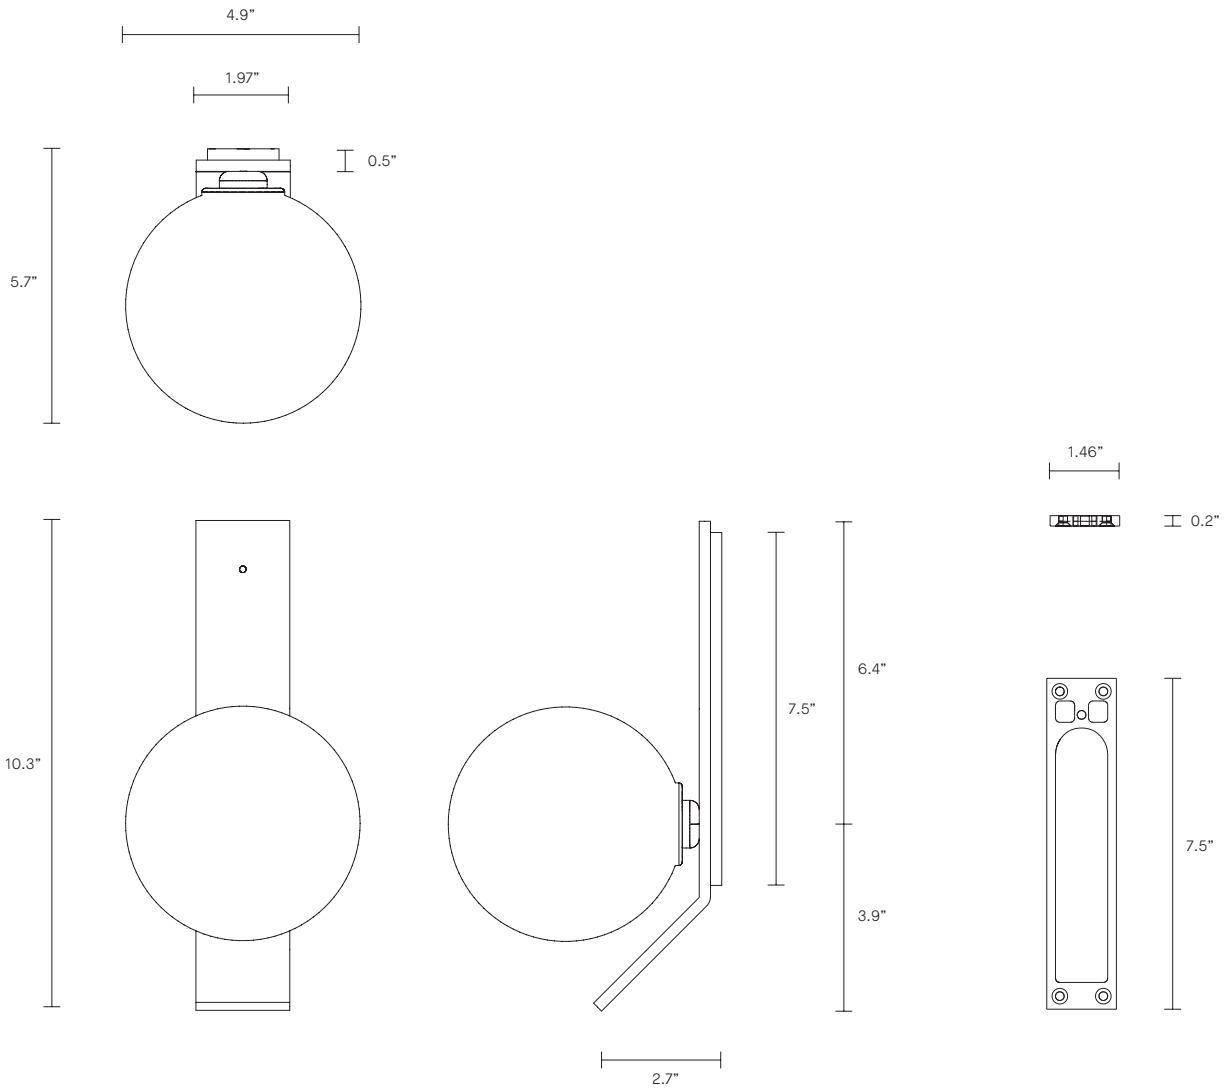

DUO COLLECTION
WALL SCONCE WITH KICK

UL SPECIFICATION SHEET
NORTH AMERICA

ARTICOLO

DUO COLLECTION

WALL SCONCE WITH KICK

UL SPECIFICATION SHEET

NORTH AMERICA

DU_WSK_S_UL_20V2

LEAD TIME

8 - 10 weeks

LIGHT SOURCE

12V G4 LED Bi-Pin 2.5W

2700k warm white

250 lumens

Dimmable (Luxtron/Diva/CL)

Globe included