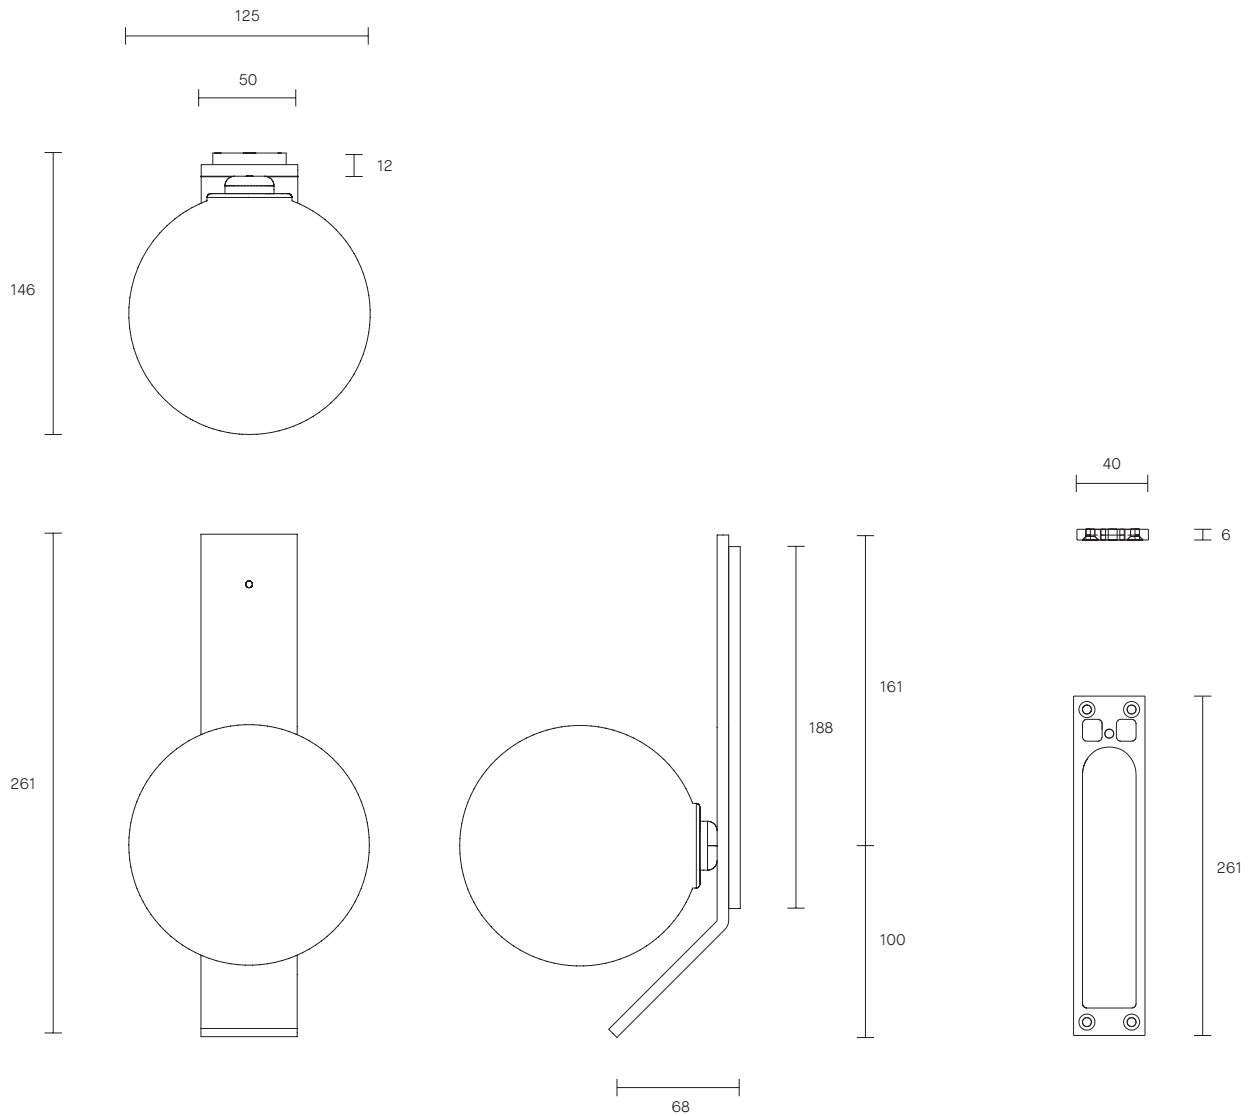

DUO COLLECTION

WALL SCONCE WITH KICK

SPECIFICATION SHEET

AUSTRALIA / INTERNATIONAL

DU_WSK_S_AU_19V1

ABOUT DUO

The Duo's simple yet elegant shape draws the eye to its unique materiality, demonstrating the fluidity of form in mouth-blown glass through a compelling design.

LEAD TIME

6 - 8 weeks

LIGHT SOURCE

12V G4 2W LED bipin
2700k warm white
200 lumens
Dimmable
Globe included

INSTALLATION

Supplied with external driver

WEIGHT

2kg