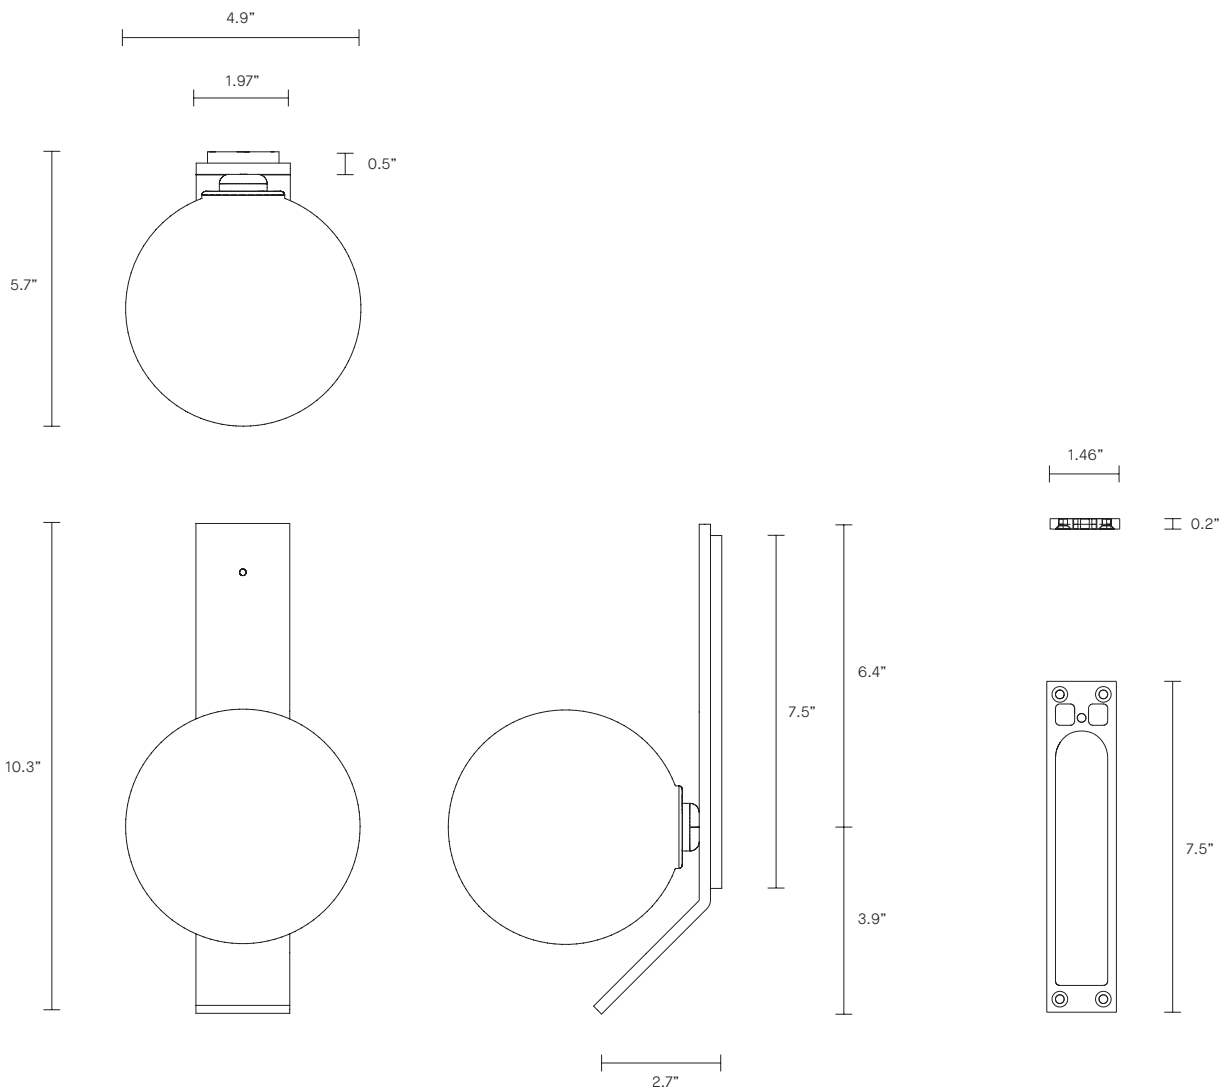

DUO COLLECTION
WALL SCONCE WITH KICK

UL SPECIFICATION SHEET
NORTH AMERICA

ARTICOLO

DUO COLLECTION

WALL SCONCE WITH KICK

UL SPECIFICATION SHEET

NORTH AMERICA

DU_WSK_S_UL_20V1

ABOUT DUO

The Duo's simple yet elegant shape draws the eye to its unique materiality, demonstrating the fluidity of form in mouth-blown glass through a compelling design.

Duo's understated and restrained refinement responds admirably to a range of materials palettes suitable for both residential and commercial interiors. Established by the exploration of tone found in mouth blown glass Duo has been redefined in Articolo's signature drunken emerald, available in both Wall Sconce and Pendant.

LEAD TIME

8 - 10 weeks

LIGHT SOURCE

12V G4 2W LED bipin
3000k warm white
210 lumens
Dimmable (Luxtron/Diva/CL)
Globe included

INSTALLATION

Supplied with external driver and mounting plate to fit 4.0/3.5 Jbox
Escutcheons may be ordered to conceal Jbox openings where needed

WEIGHT

4 lb

FITTING DESIGN

Kick (shown)
Flat
Round

FITTING FINISH

Brass
Mid Bronze (shown)
Satin Nickel
Articolo Black
Matte White

SHADE COLOURS

Grey and Clear
Smoke and Clear (shown)