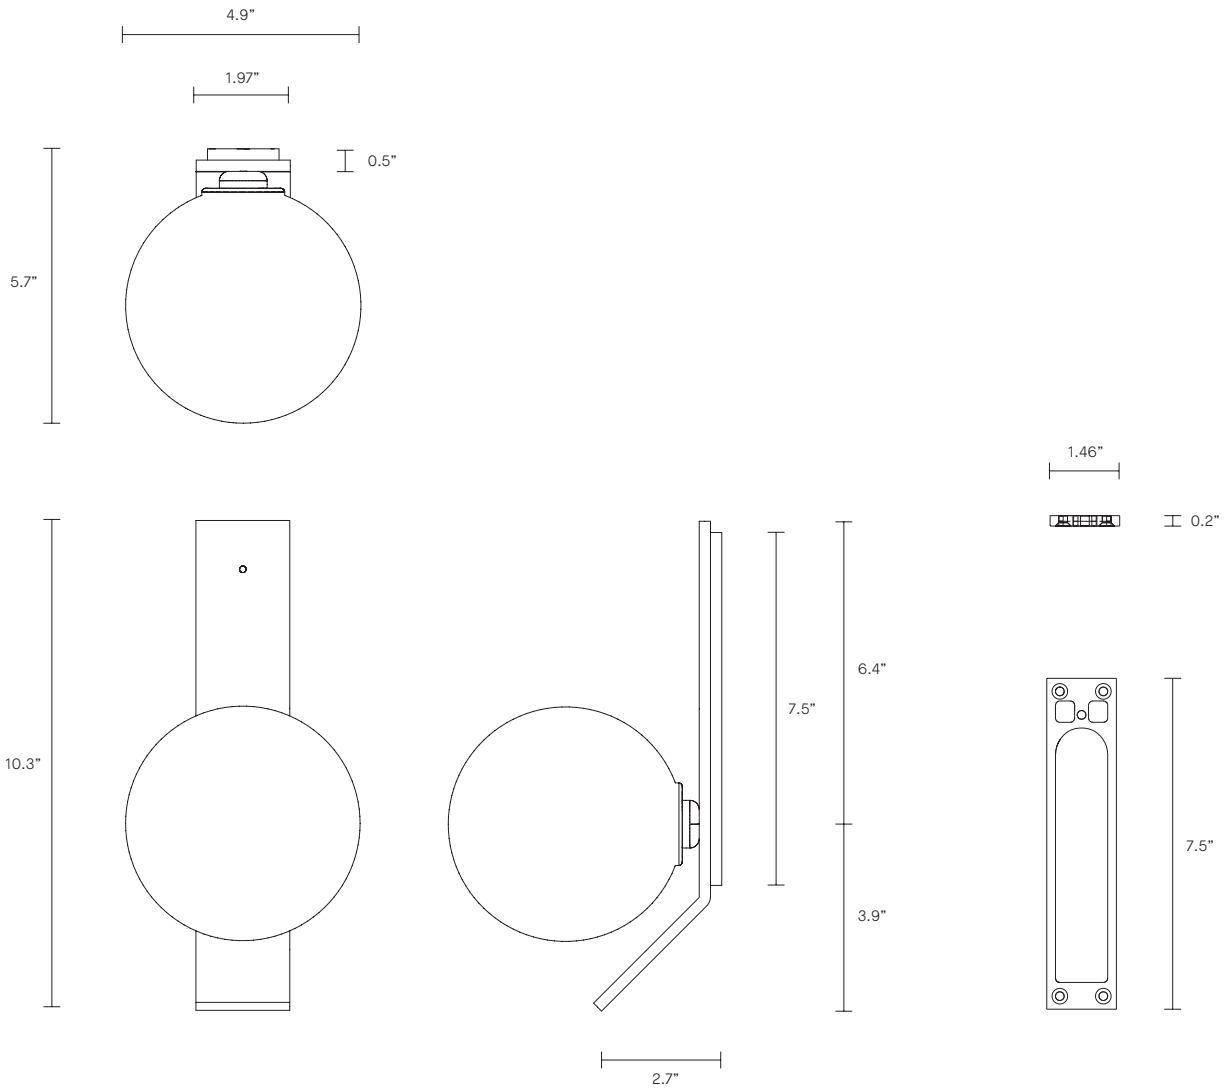

DUO COLLECTION

WALL SCONCE WITH KICK

UL SPECIFICATION SHEET

NORTH AMERICA

DU_WSK_S_UL_20V2

ABOUT DUO

The Duo's simple yet elegant shape draws the eye to its unique materiality, demonstrating the fluidity of form in mouth-blown glass through a compelling design.

Duo's understated and restrained refinement responds admirably to a range of materials palettes suitable for both residential and commercial interiors. Established by the exploration of tone found in mouth blown glass Duo has been redefined in Articolo's signature drunken emerald, available in both Wall Sconce and Pendant.

LEAD TIME

8 - 10 weeks

LIGHT SOURCE

12V G4 LED Bi-Pin 2.5W

2700k warm white

250 lumens

Dimmable (Luxtron/Diva/CL)

Globe included

INSTALLATION

Supplied with external driver and mounting plate to fit 4.0/3.5 Jbox

Escutcheons may be ordered to conceal Jbox openings where needed

WEIGHT

4 lb

FITTING DESIGN

Kick (shown)

Flat

Round

FITTING FINISH

Brass

Mid Bronze (shown)

Satin Nickel

Articolo Black

Matte White

SHADE COLOURS

Grey and Clear

Smoke and Clear (shown)

CERTIFICATION

US/ETL/CA

WARRANTY

3 years