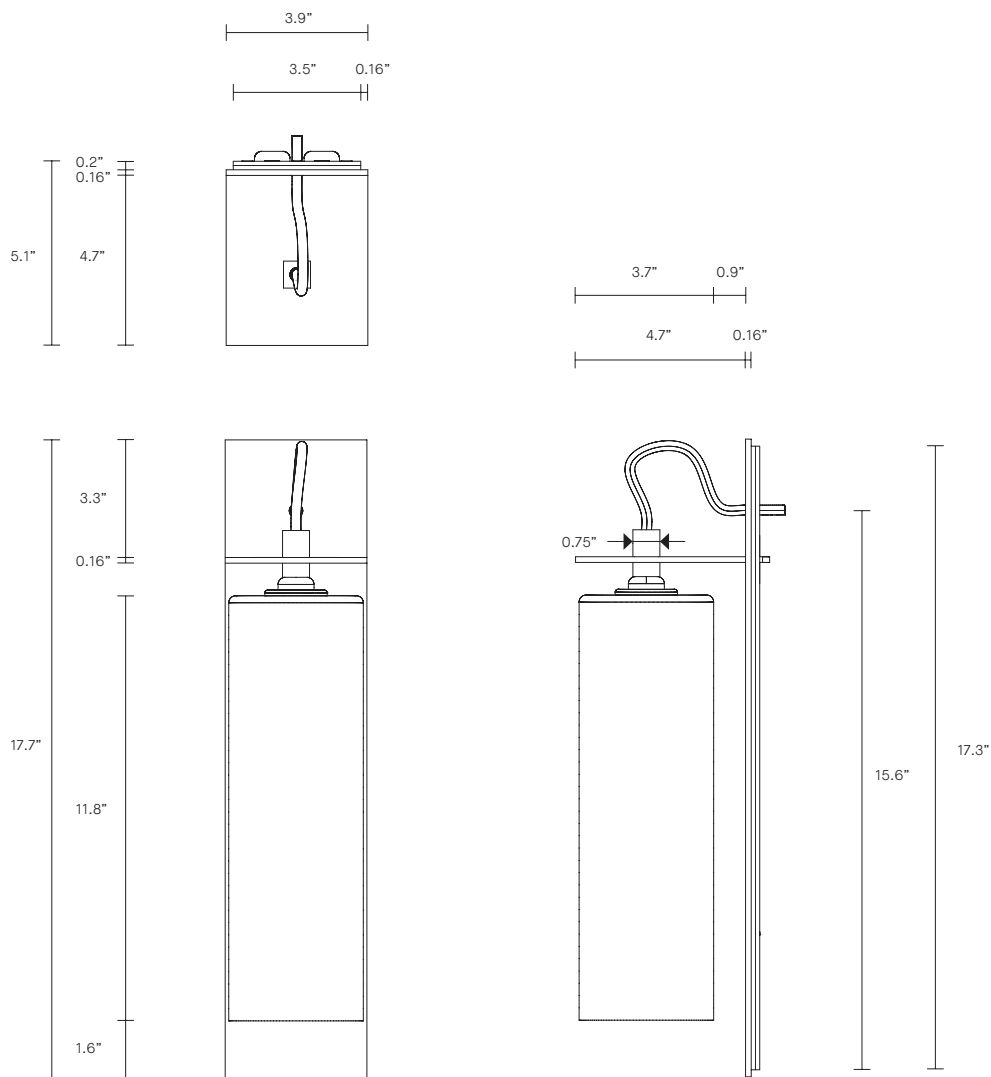

ECLIPSE COLLECTION
SHORT WALL SCONCE

UL SPECIFICATION SHEET
NORTH AMERICA

ARTICOLO

ECLIPSE COLLECTION

SHORT WALL SCONCE

UL SPECIFICATION SHEET

NORTH AMERICA

EC_SWS_S_UL_19V1

LEAD TIME

8 - 10 weeks

LIGHT SOURCE

240V E14 95mm 60W

2700K warm white

405 lumens

Dimmable

Globe included