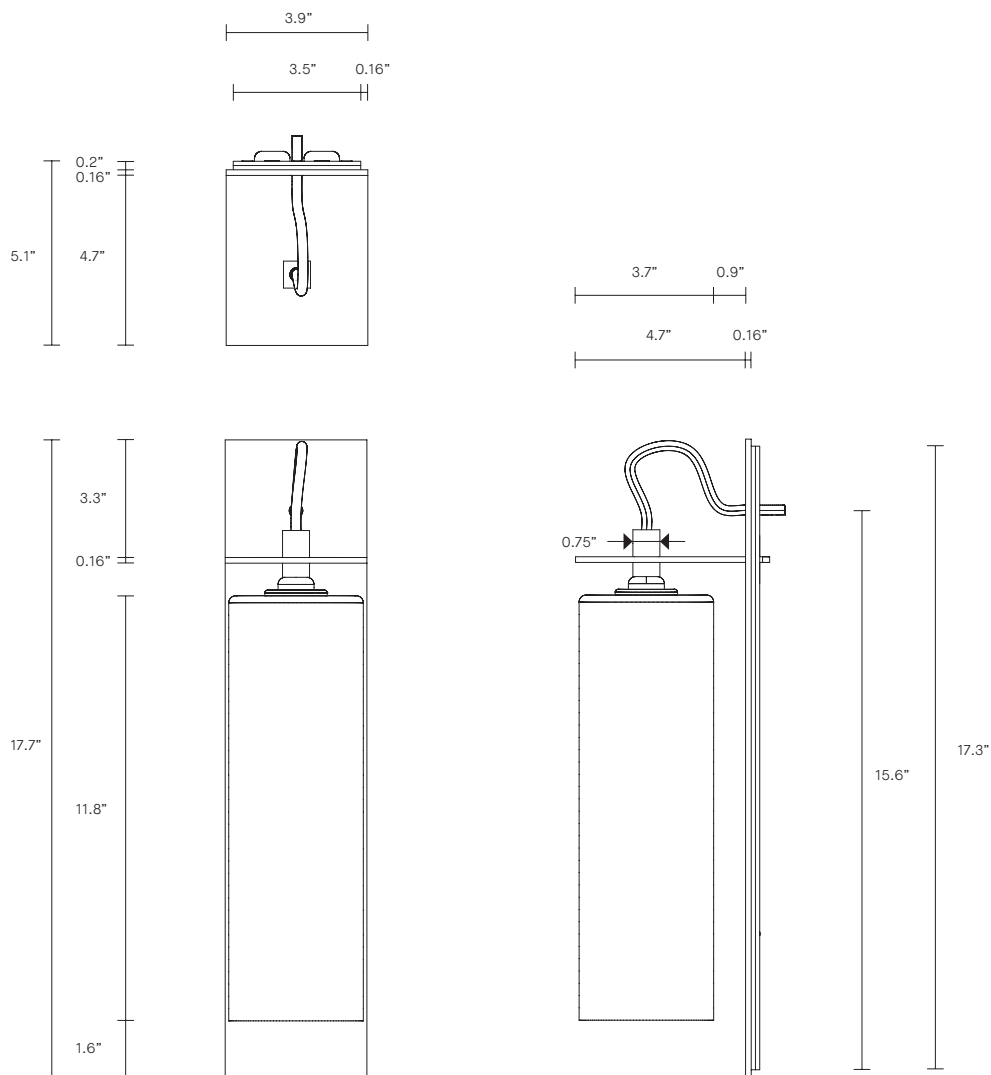

ECLIPSE COLLECTION
SHORT WALL SCONCE

UL SPECIFICATION SHEET
NORTH AMERICA

ARTICOLO

ECLIPSE COLLECTION

SHORT WALL SCONCE

UL SPECIFICATION SHEET

NORTH AMERICA

EC_SWS_S_UL_19V1

Thoughtful in form, the cylindrical glass shape of the Eclipse evokes a modern aesthetic that is further defined in the autumnal colour palette of shades such as smoke, grey and white.

The Eclipse shade is removable for easy cleaning.

LEAD TIME

8 - 10 weeks

LIGHT SOURCE

110V E12 6W LED
2700K warm white
600 lumens
Dimmable
Globe included

WEIGHT

11 lb

CERTIFICATION

CE/AU