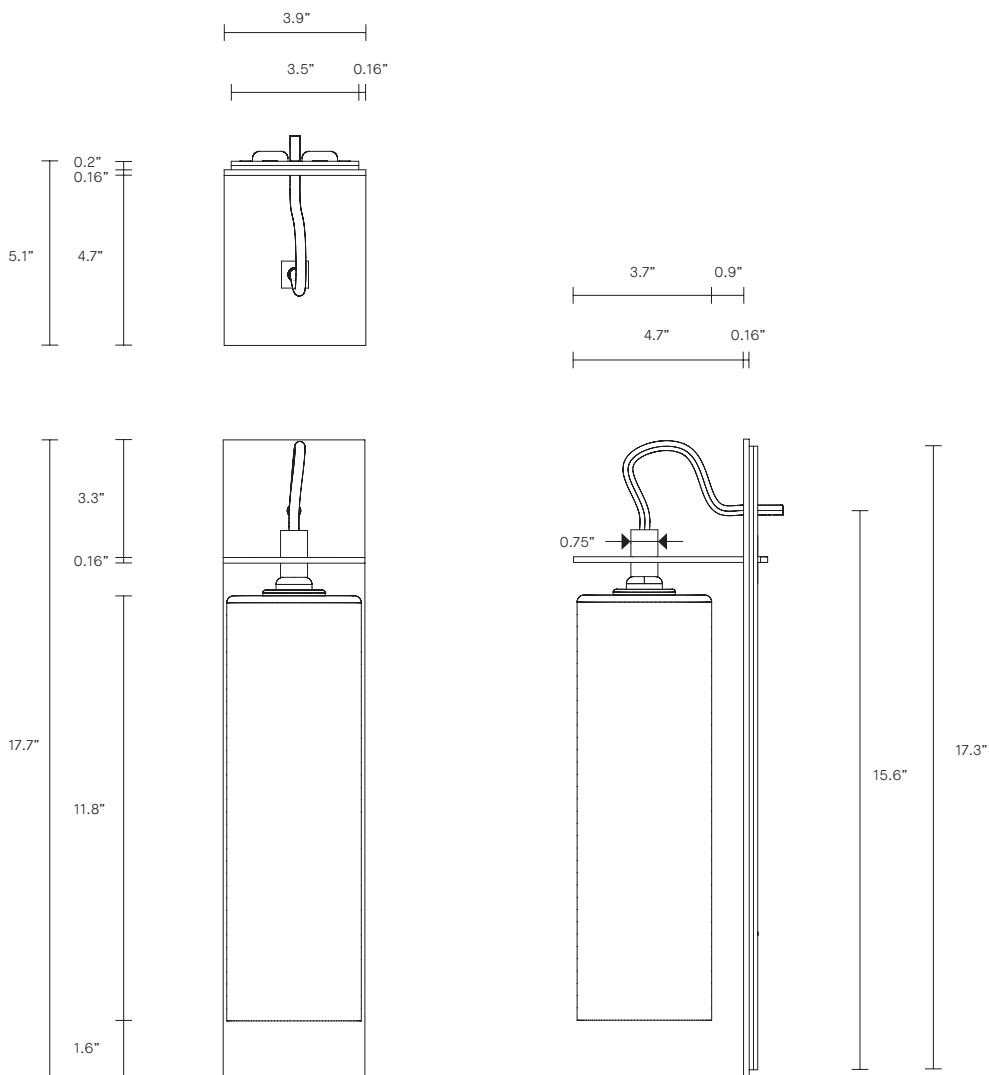

ECLIPSE COLLECTION
SHORT WALL SCONCE

UL SPECIFICATION SHEET
NORTH AMERICA

ARTICOLO

ECLIPSE COLLECTION

SHORT WALL SCONCE

UL SPECIFICATION SHEET

NORTH AMERICA

EC_SWS_S_UL_19V1

LEAD TIME

8 - 10 weeks

LIGHT SOURCE

240V E14 95mm 60W
2700K warm white
405 lumens
Dimmable
Globe included

WEIGHT

11 lb

CERTIFICATION

CE/AU