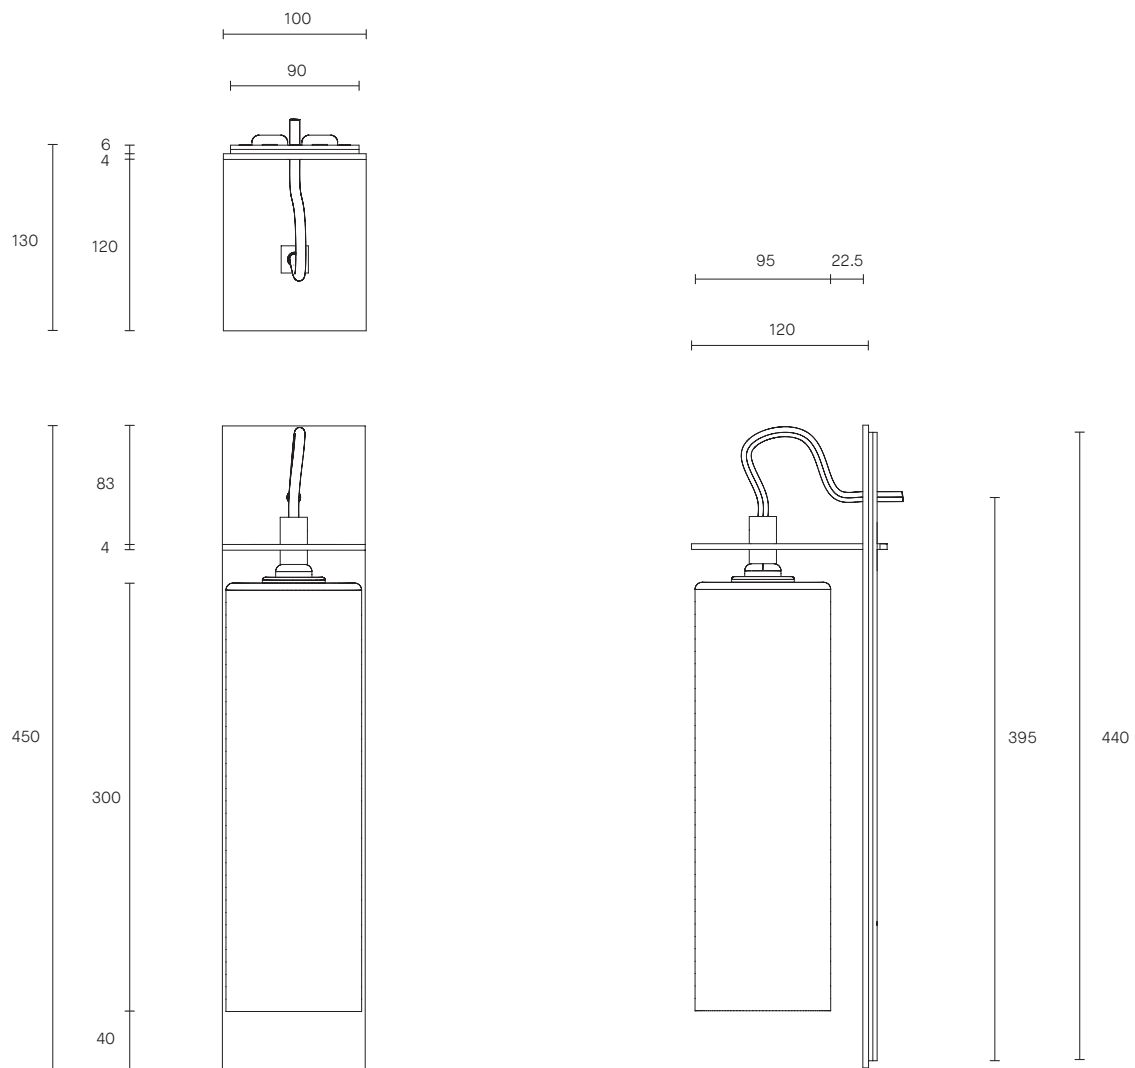

ECLIPSE COLLECTION
SHORT WALL SCONCE

SPECIFICATION SHEET
AUSTRALIA / INTERNATIONAL

ECLIPSE COLLECTION

SHORT WALL SCONCE

SPECIFICATION SHEET

AUSTRALIA / INTERNATIONAL

EC_SWS_S_AU_19V1

ABOUT ECLIPSE

LEAD TIME

6 - 8 weeks

LIGHT SOURCE

240V E14 95mm 60W

2700K warm white

405 lumens

Dimmable

Globe included