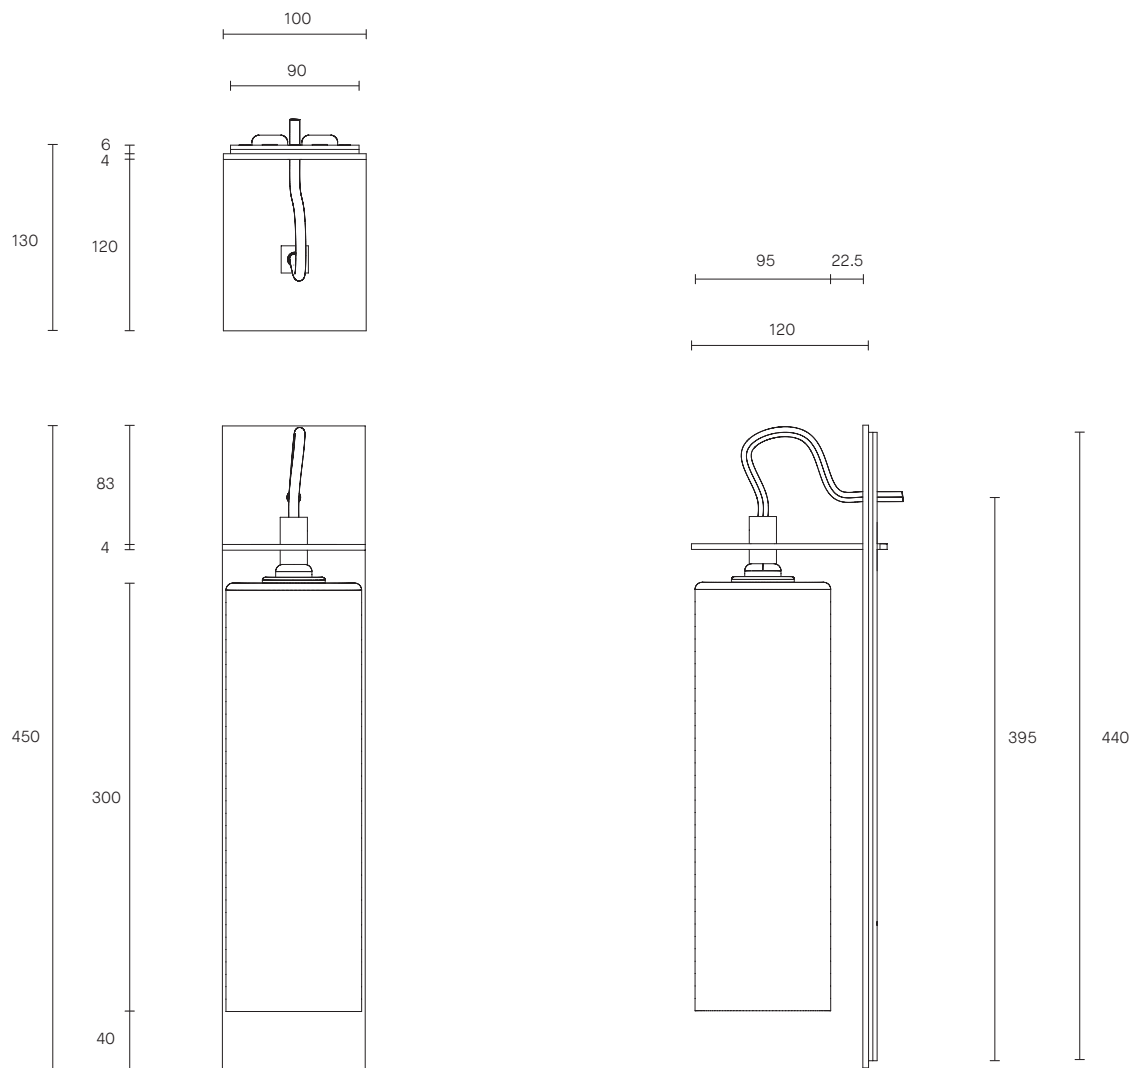

ECLIPSE COLLECTION
SHORT WALL SCONCE

SPECIFICATION SHEET
AUSTRALIA / INTERNATIONAL

ECLIPSE COLLECTION

SHORT WALL SCONCE

SPECIFICATION SHEET

AUSTRALIA / INTERNATIONAL

ABOUT ECLIPSE

Handsome and sophisticated, the Eclipse collection subtly explores the beauty of mouthblown glass. Through its understated form, the elongated shape of the Eclipse draws the eye to the textural contrast of the acid etch detailing on the mouthblown glass.

Thoughtful in form, the cylindrical glass shape of the Eclipse evokes a modern aesthetic that is further defined in the autumnal colour palette of shades such as smoke, grey and white.

The Eclipse shade is removable for easy cleaning.

LEAD TIME

6 - 8 weeks

LIGHT SOURCE

240V E14 Fancy Round 4W LED

2700K warm white

400 lumens

Dimmable

Globe included