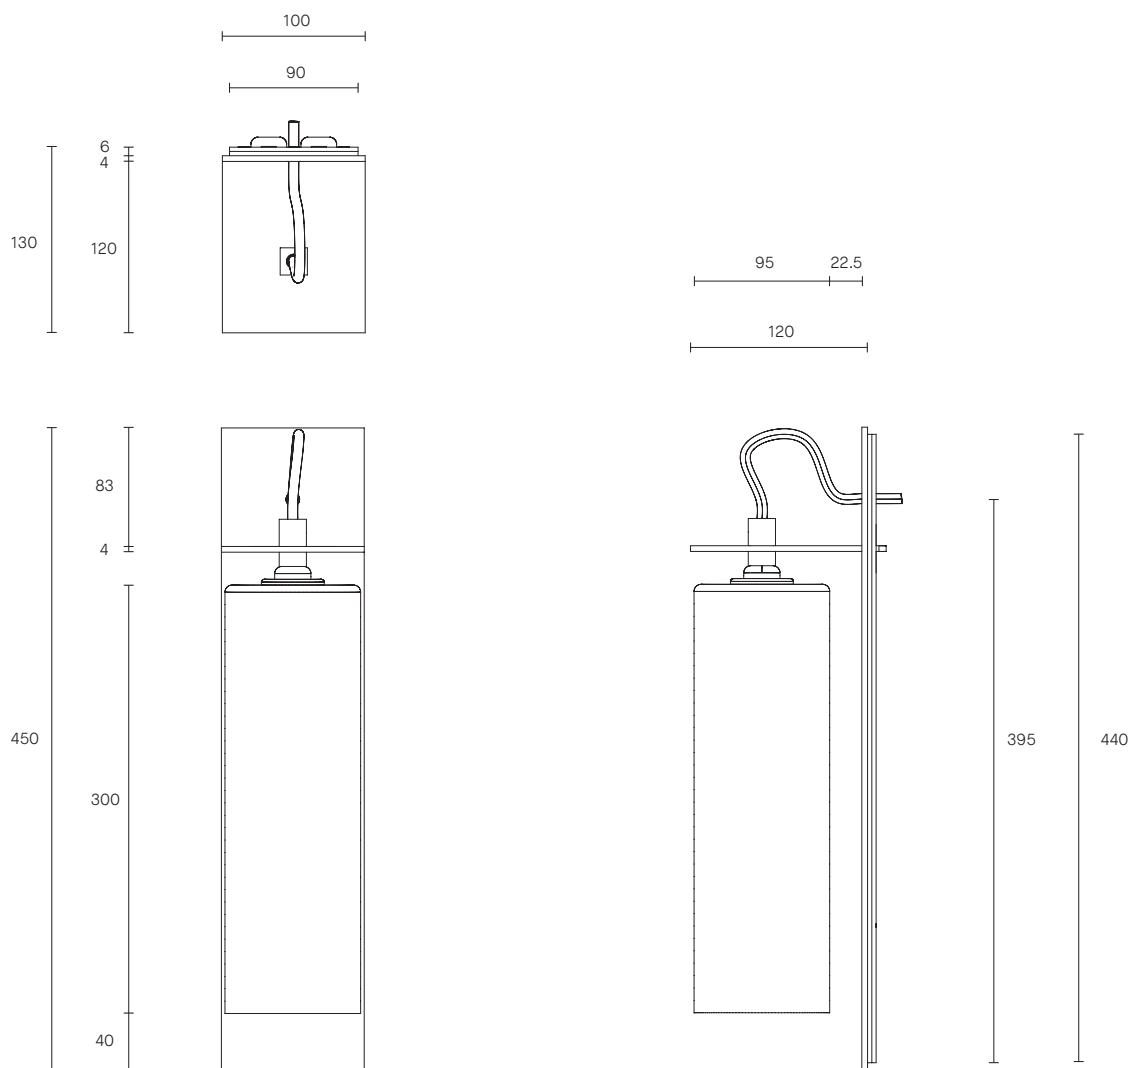

ECLIPSE COLLECTION
SHORT WALL SCONCE

SPECIFICATION SHEET
AUSTRALIA / INTERNATIONAL

ECLIPSE COLLECTION

SHORT WALL SCONCE

SPECIFICATION SHEET

AUSTRALIA / INTERNATIONAL

ABOUT ECLIPSE

Handsome and sophisticated, the Eclipse collection subtly explores the beauty of mouthblown glass. Through its understated form, the elongated shape of the Eclipse draws the eye to the textural contrast of the acid etch detailing on the mouthblown glass.

Thoughtful in form, the cylindrical glass shape of the Eclipse evokes a modern aesthetic that is further defined in the autumnal colour palette of shades such as smoke, grey and white.

The Eclipse shade is removable for easy cleaning.

LEAD TIME

6 - 8 weeks

LIGHT SOURCE

240V E14 Fancy Round 4W LED

2700K warm white

400 lumens

Dimmable

Globe included

WEIGHT

5kg

CERTIFICATION

CE/AU

WARRANTY

3 years

FITTING FINISHES

Brass (shown)