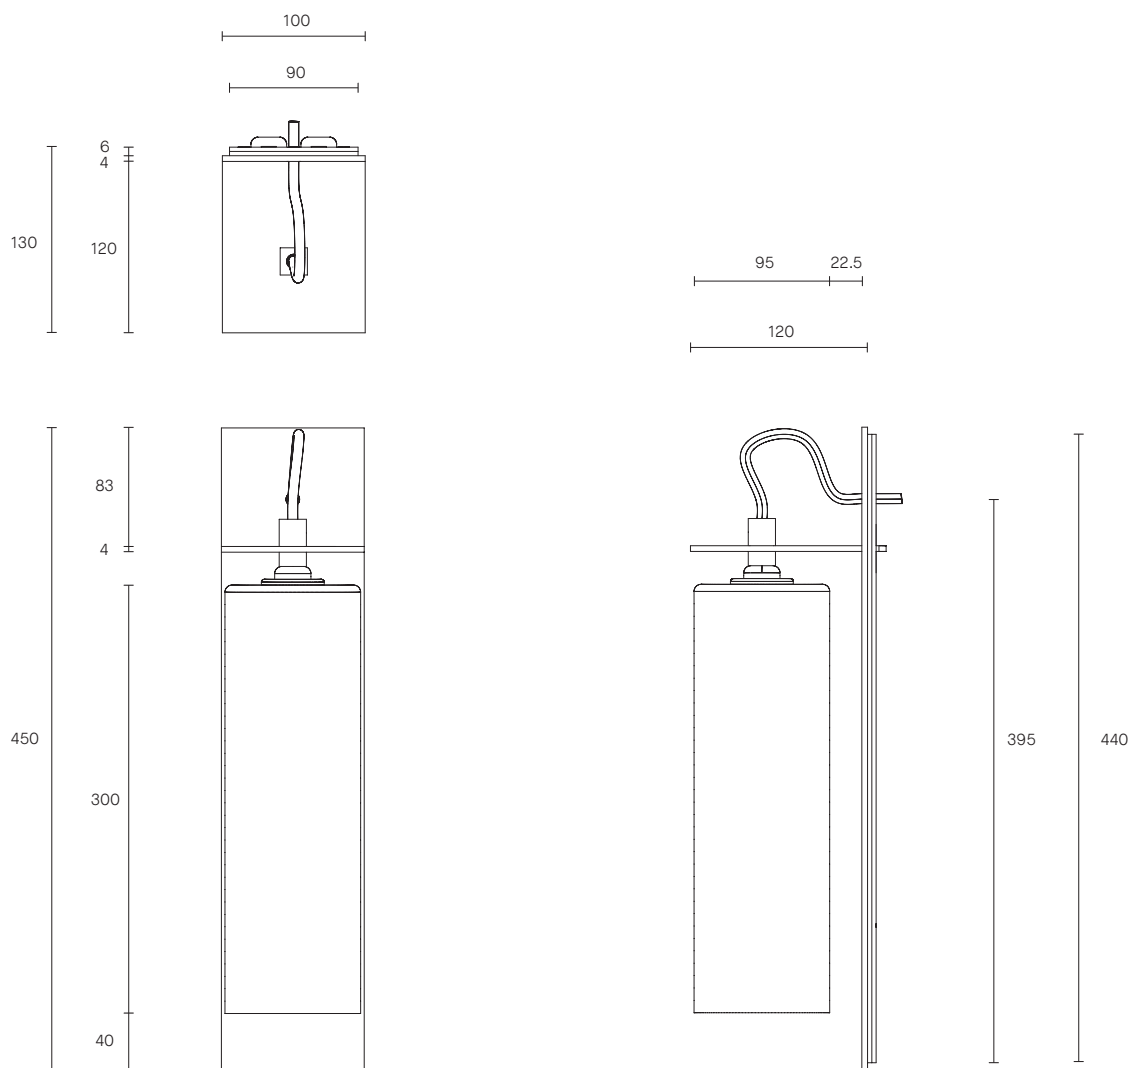

ECLIPSE COLLECTION
SHORT WALL SCONCE

SPECIFICATION SHEET
AUSTRALIA / INTERNATIONAL

ECLIPSE COLLECTION

SHORT WALL SCONCE

SPECIFICATION SHEET

AUSTRALIA / INTERNATIONAL

EC_SWS_S_AU_20V3

ABOUT ECLIPSE

LEAD TIME

6 - 8 weeks

LIGHT SOURCE

240V E14 Fancy Round 4W LED

2700K warm white

400 lumens

Dimmable

Globe included