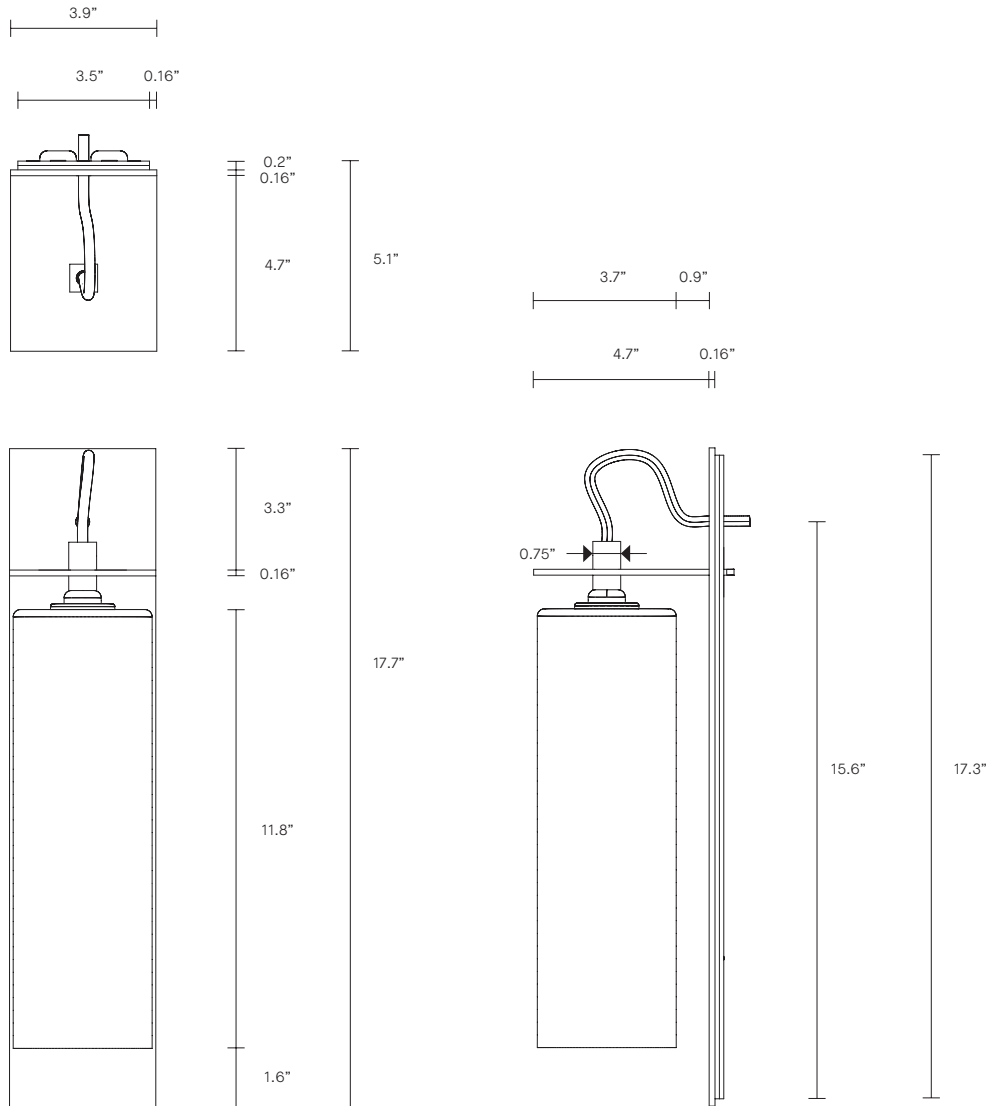

ECLIPSE COLLECTION
SHORT WALL SCONCE

UL SPECIFICATION SHEET
NORTH AMERICA

ARTICOLO

ECLIPSE COLLECTION

SHORT WALL SCONCE

UL SPECIFICATION SHEET

NORTH AMERICA

EC_SWS_S_L_18V3

LEAD TIME

8 - 10 weeks

LIGHT SOURCE

110V E12 (35W)
Small Fancy Round

Dimmable

INSTALLATION

Supplied with mounting plate to fit 4.0/3.5 Jbox

Escutcheons may be ordered to conceal Jbox openings where needed