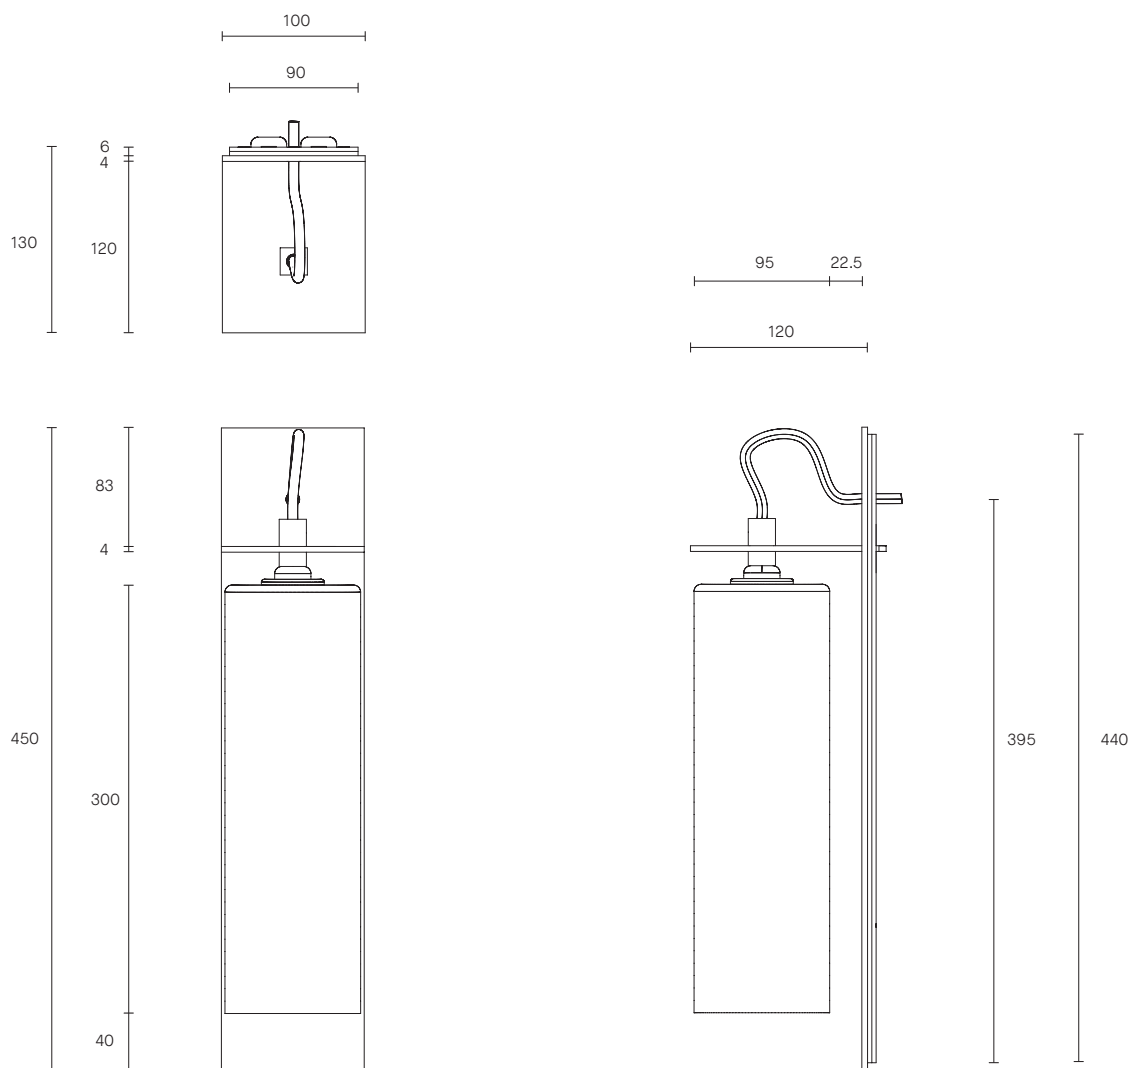

ECLIPSE COLLECTION
SHORT WALL SCONCE

SPECIFICATION SHEET
AUSTRALIA / INTERNATIONAL

ECLIPSE COLLECTION

SHORT WALL SCONCE

SPECIFICATION SHEET

AUSTRALIA / INTERNATIONAL

EC_SWS_S_AU_20V1

ABOUT ECLIPSE

LEAD TIME

6 - 8 weeks

LIGHT SOURCE

240V E14 Fancy Round 4W LED

2700K warm white

400 lumens

Dimmable

Globe included