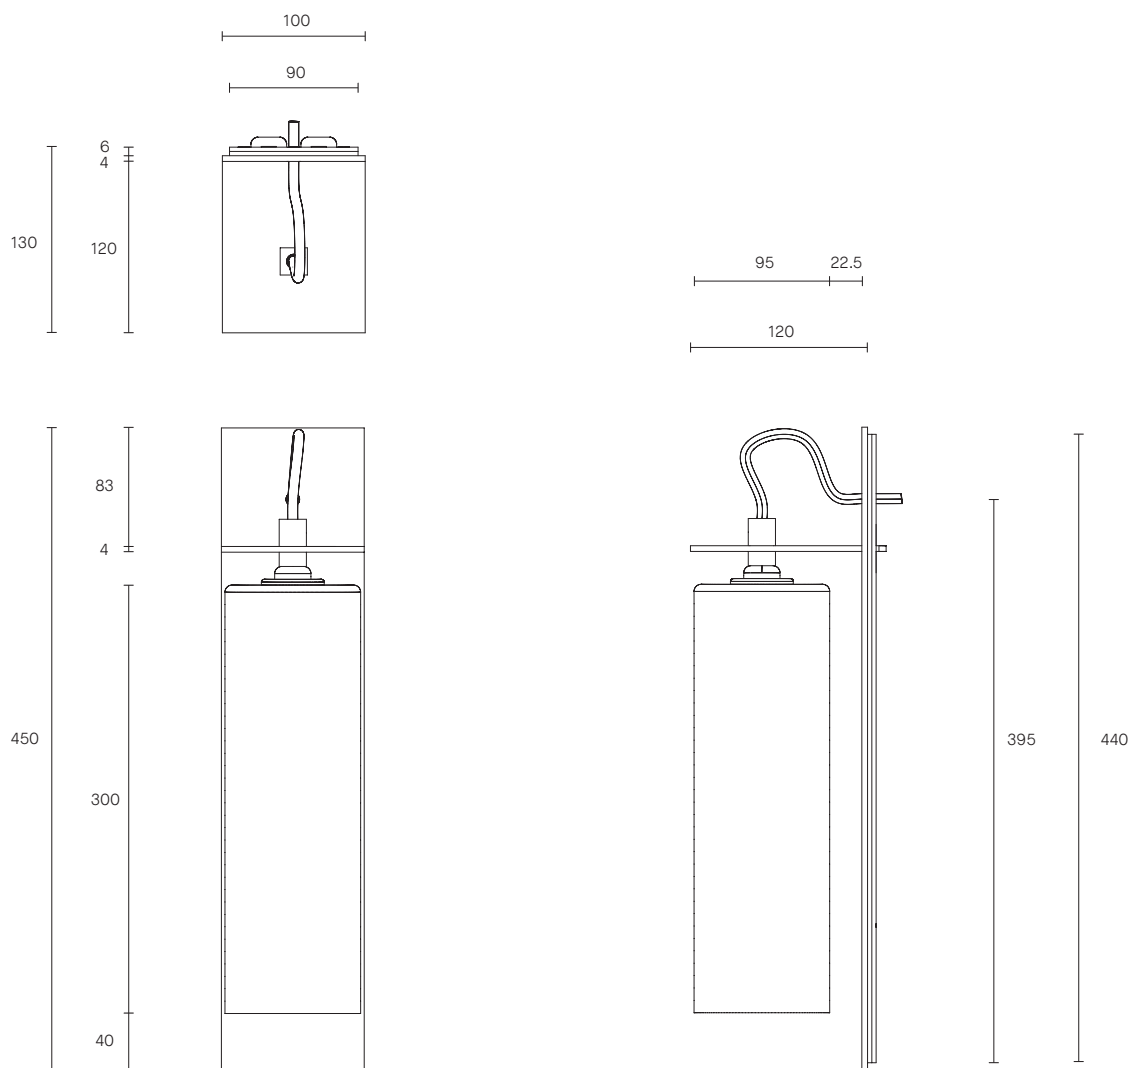

ECLIPSE COLLECTION
SHORT WALL SCONCE

SPECIFICATION SHEET
AUSTRALIA / INTERNATIONAL

ECLIPSE COLLECTION

SHORT WALL SCONCE

SPECIFICATION SHEET

AUSTRALIA / INTERNATIONAL

EC_SWS_S_AU_20V2

ABOUT ECLIPSE

LEAD TIME

6 - 8 weeks

LIGHT SOURCE

240V E14 Fancy Round 4W LED

2700K warm white

400 lumens

Dimmable

Globe included